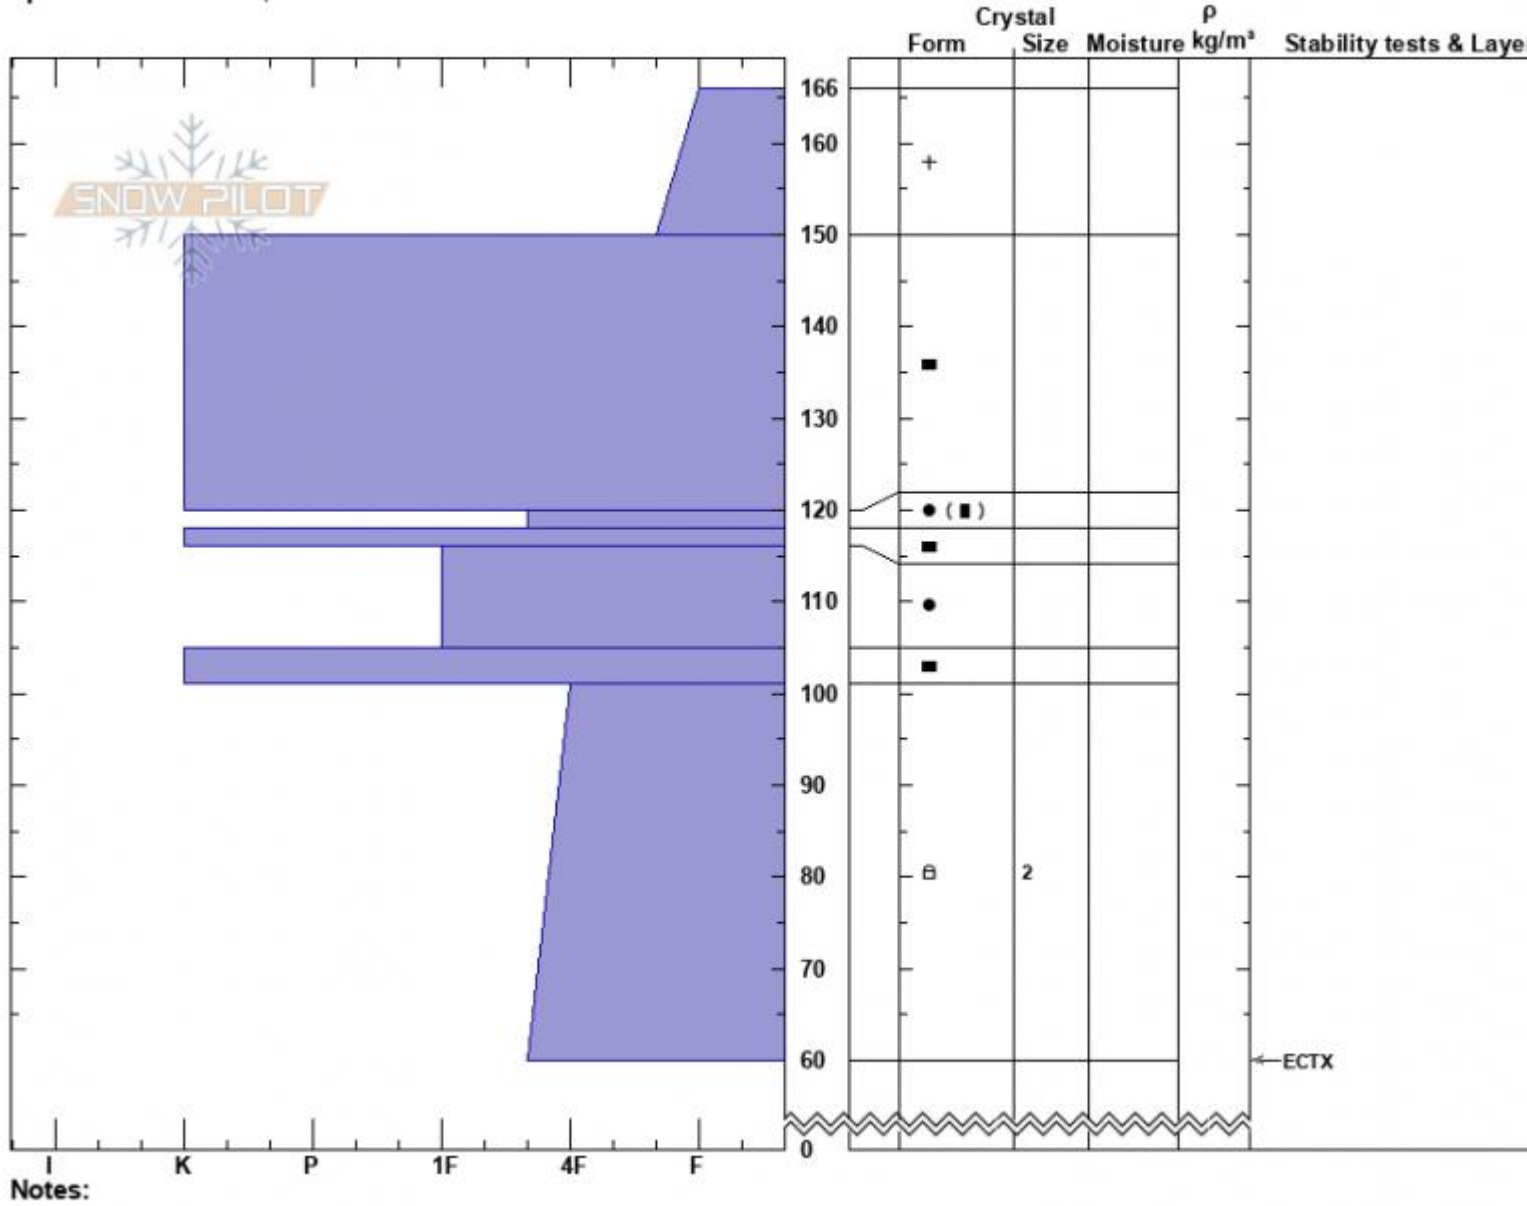

Spanky's
 Madison Range-N
 MT
 Elevation: 9218 ft
 Aspect: 60°
 Specifics: We skied slope

Hannah Marshall
 04/05/2022 - 12:00pm
 Co-ord: 45.32365N, -111.38105W
 Slope Angle: 20°
 Wind Loading: yes

Stability:
 Air Temperature:
 Sky Cover: OVC
 Precipitation: S-1
 Wind: W Moderate

HS:166 Layer Notes:
 PF:15
 PS:15

Notes:
 Advisory Region
 Northern Madison
 Longitude
 -111.38W
 Latitude
 45.33N
 Northern Madison, 2022-04-05