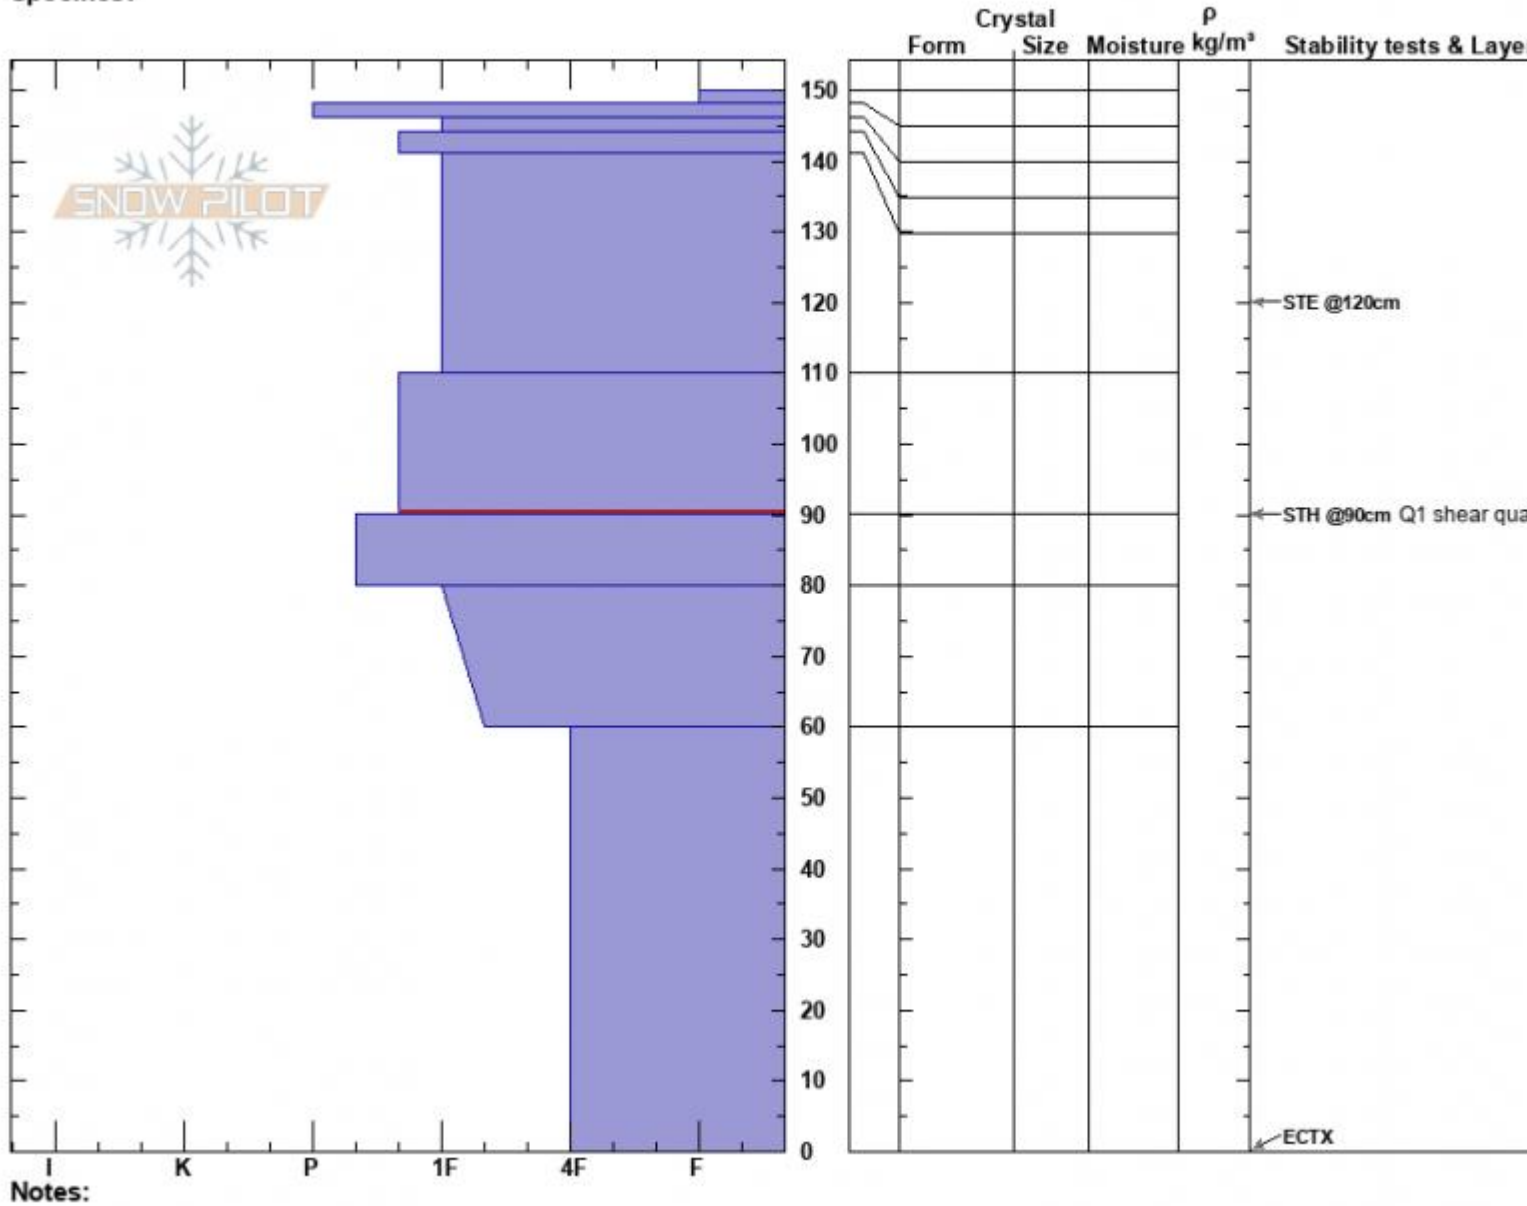

Flathead Pass  
 Bridger Range  
 MT  
 Elevation: 2325 m  
 Aspect: NE  
 Specifics:

Erich Schreier  
 05/01/2022 - 10:30am  
 Co-ord: 45.96732N, -111.01052W  
 Slope Angle: 30°  
 Wind Loading: yes

Stability:  
 Air Temperature: 0°C  
 Sky Cover: X  
 Precipitation: S-1  
 Wind: SW Light Breeze

HS:150    **Layer Notes:**  
 110-90cm: Problematic layer

Advisory Region  
 Bridger Range  
 Longitude  
 -111.02W  
 Latitude  
 45.97N  
 Bridger Range, 2022-05-02