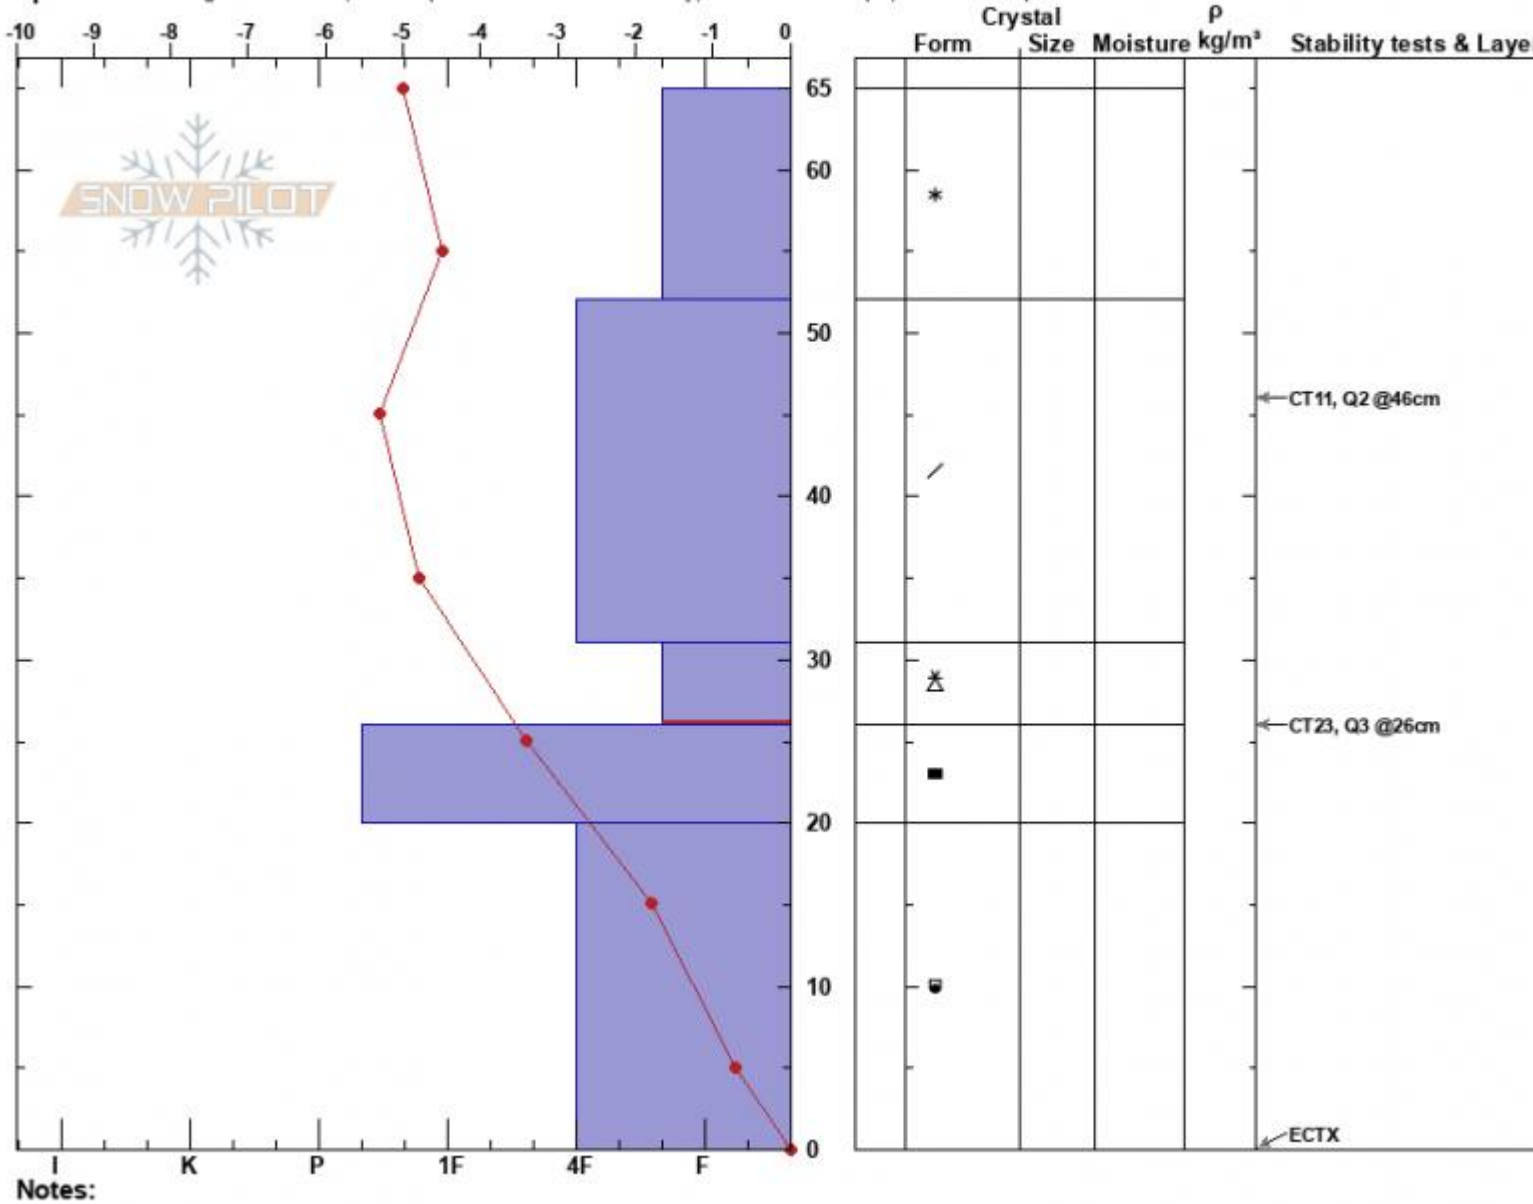

Hidden Gulley
 Bridger Range
 MT
 Elevation: 7460 ft
 Aspect: E

Ethan Jeannette
 11/13/2022 - 12:00pm
 Co-ord: 45.82462N, -110.92463W
 Slope Angle: 25°
 Wind Loading: no

Stability: Good
 Air Temperature: -5°C
 Sky Cover: OVC
 Precipitation: S1
 Wind: Calm

HS:65
 Layer Notes:
 31-26cm: Problematic layer

Specifics: Pit dug in a Ski Area; Pit is representative of backcountry; Ski tracks on slope; We skied slope

Notes:
 Advisory Region
 Bridger Range
 Longitude
 -110.92W
 Latitude
 45.82N
 Bridger Range, 2022-11-14