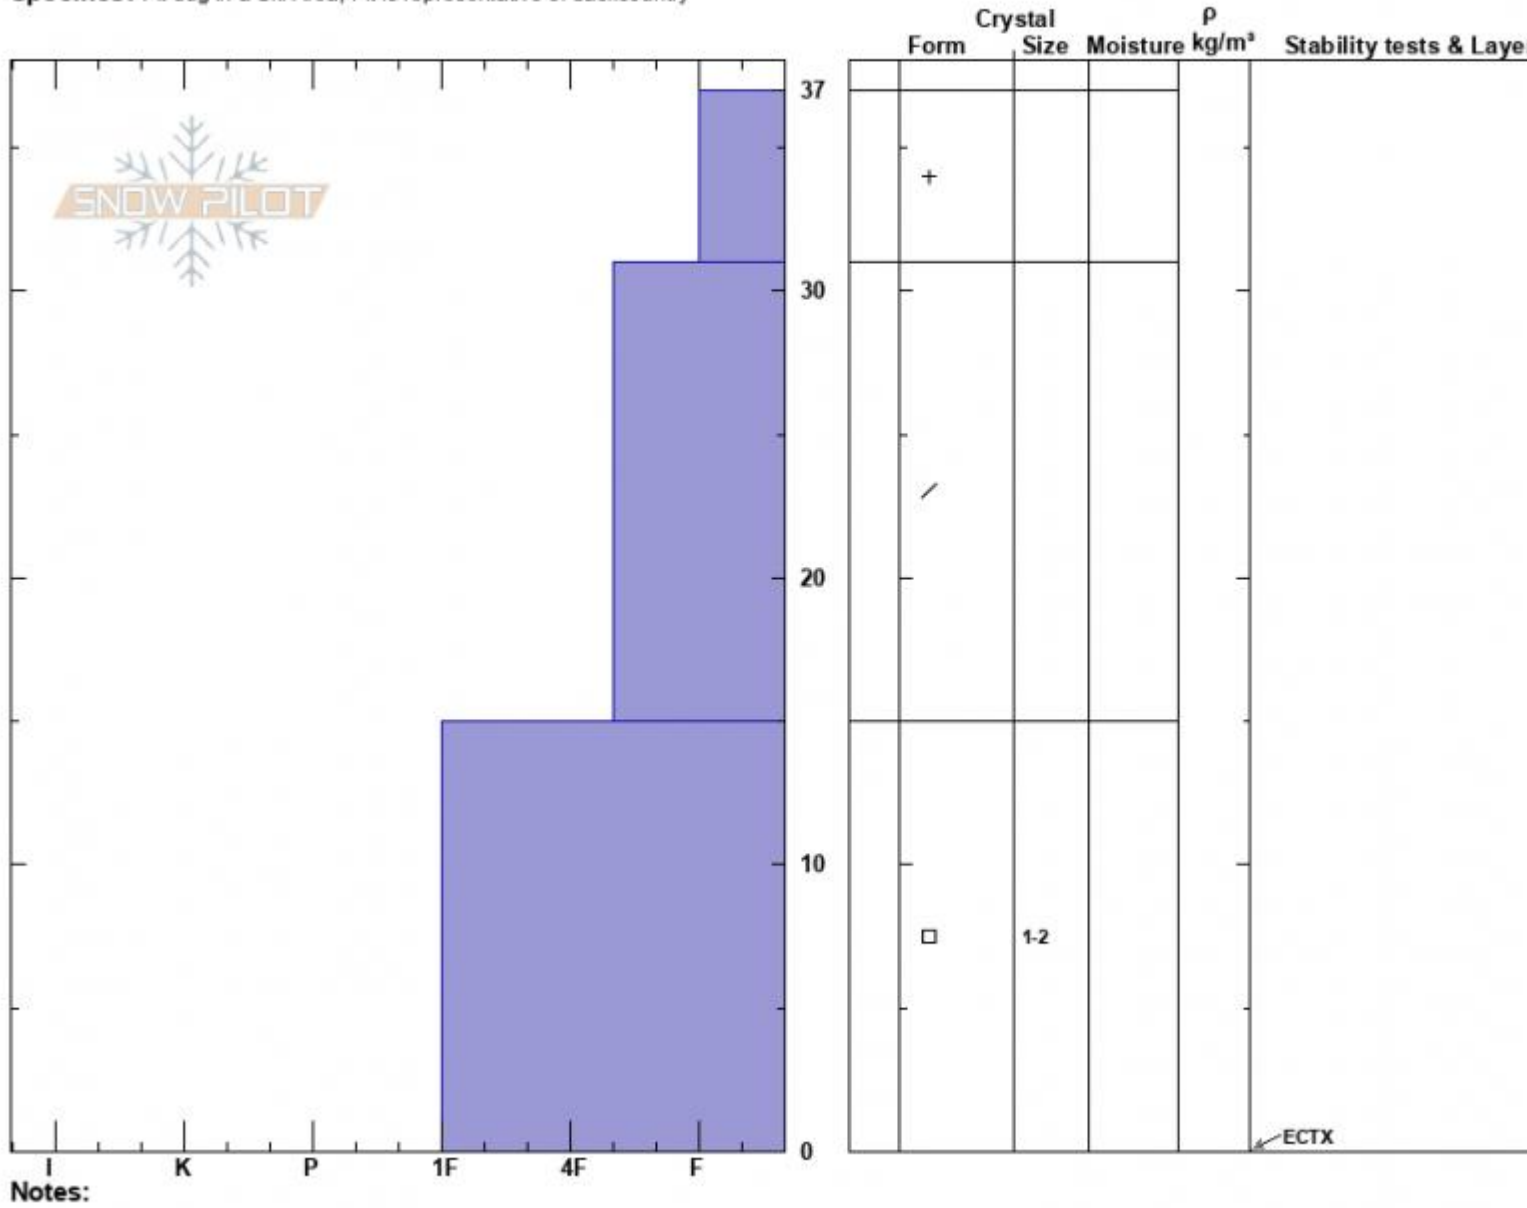

Fingers Meadow
Bridger Range
MT
Elevation: 7921 ft
Aspect: 100°
Specifics: Pit dug in a Ski Area; Pit is representative of backcountry

Dave Zinn
11/15/2022 - 11:15am
Co-ord: 45.80559N, -110.92734W
Slope Angle: 20°
Wind Loading:

Stability: Very Good
Air Temperature:
Sky Cover: SCT
Precipitation: NO
Wind: N Light Breeze

HS:37
PF:20
Layer Notes:

Advisory Region
Bridger Range
Longitude
-110.92W
Latitude
45.82N
Bridger Range, 2022-11-15