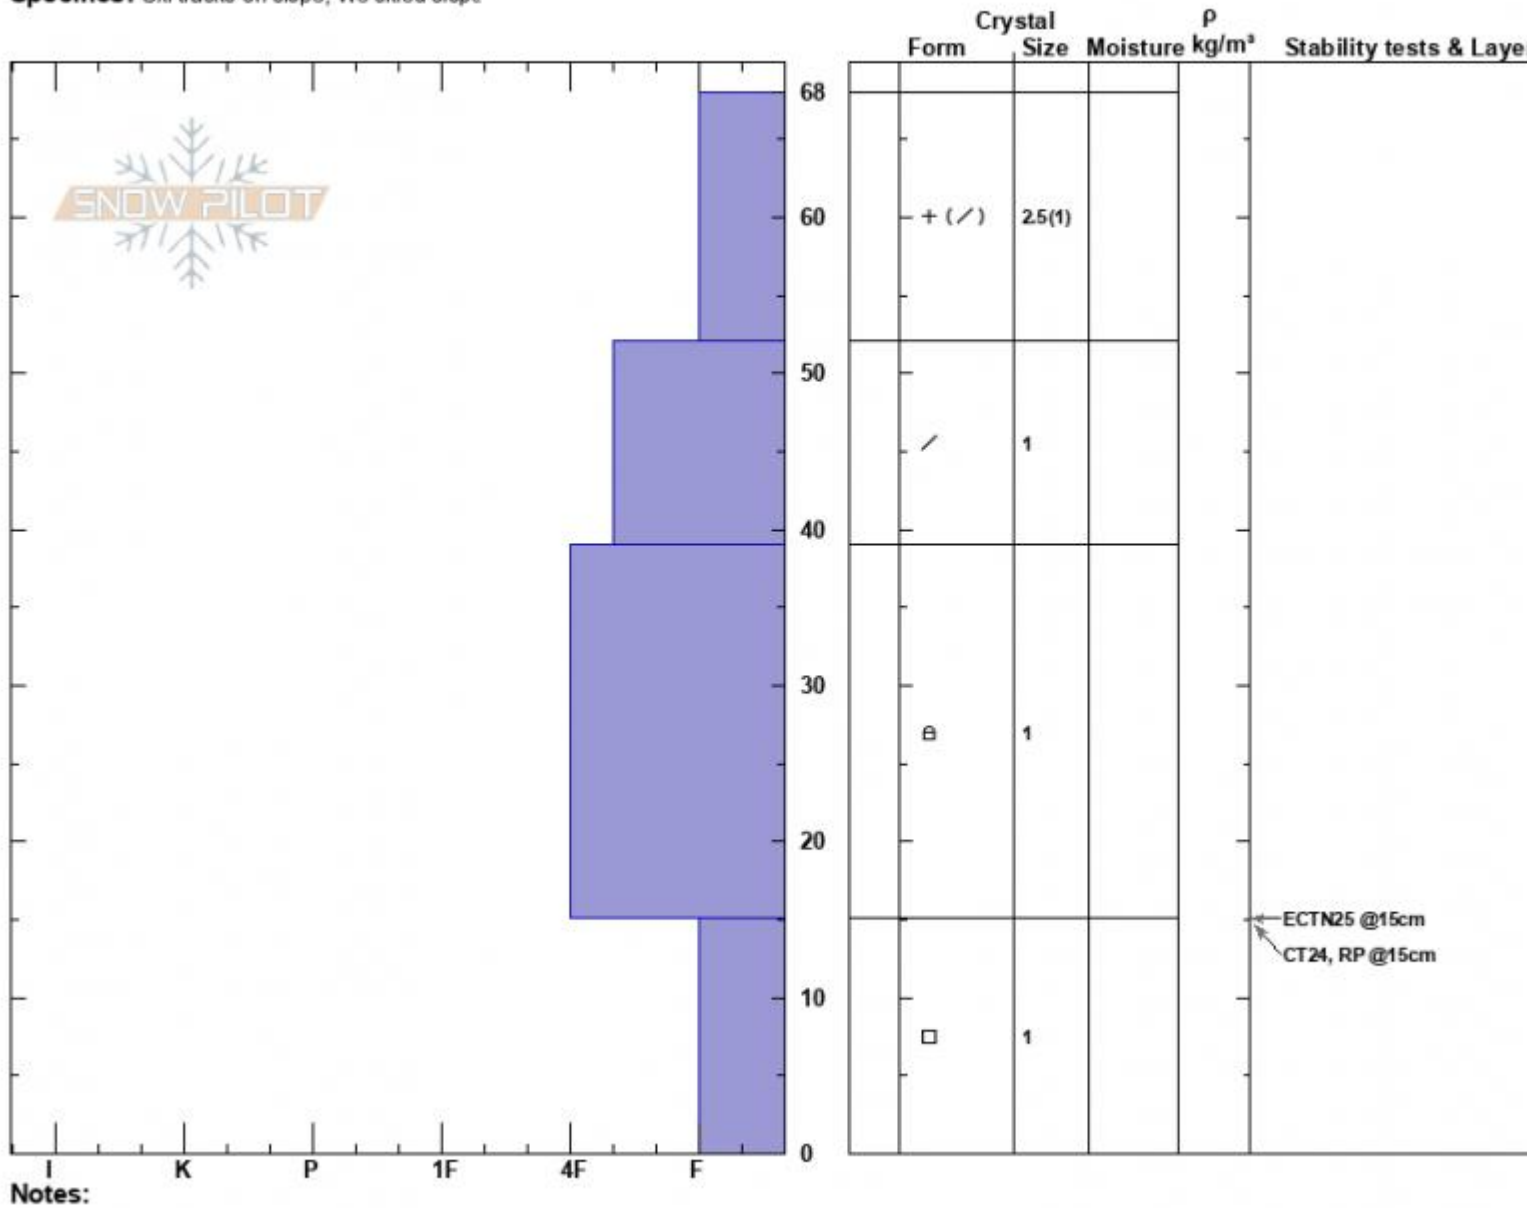

Bacon Rind South
 Madison Range-S
 MT
 Elevation: 8835 ft
 Aspect: E
 Specifics: Ski tracks on slope; We skied slope

Mike Lavery
 11/16/2022 - 10:20am
 Co-ord: 44.95996N, -111.09943W
 Slope Angle: 18°
 Wind Loading:

Stability: Good
 Air Temperature:
 Sky Cover: BKN
 Precipitation: S-1
 Wind: Calm

HS:68
 Layer Notes:
 15-0cm: Problematic layer

Advisory Region
 Southern Madison
 Longitude
 -111.10W
 Latitude
 44.96N
 Southern Madison, 2022-11-17