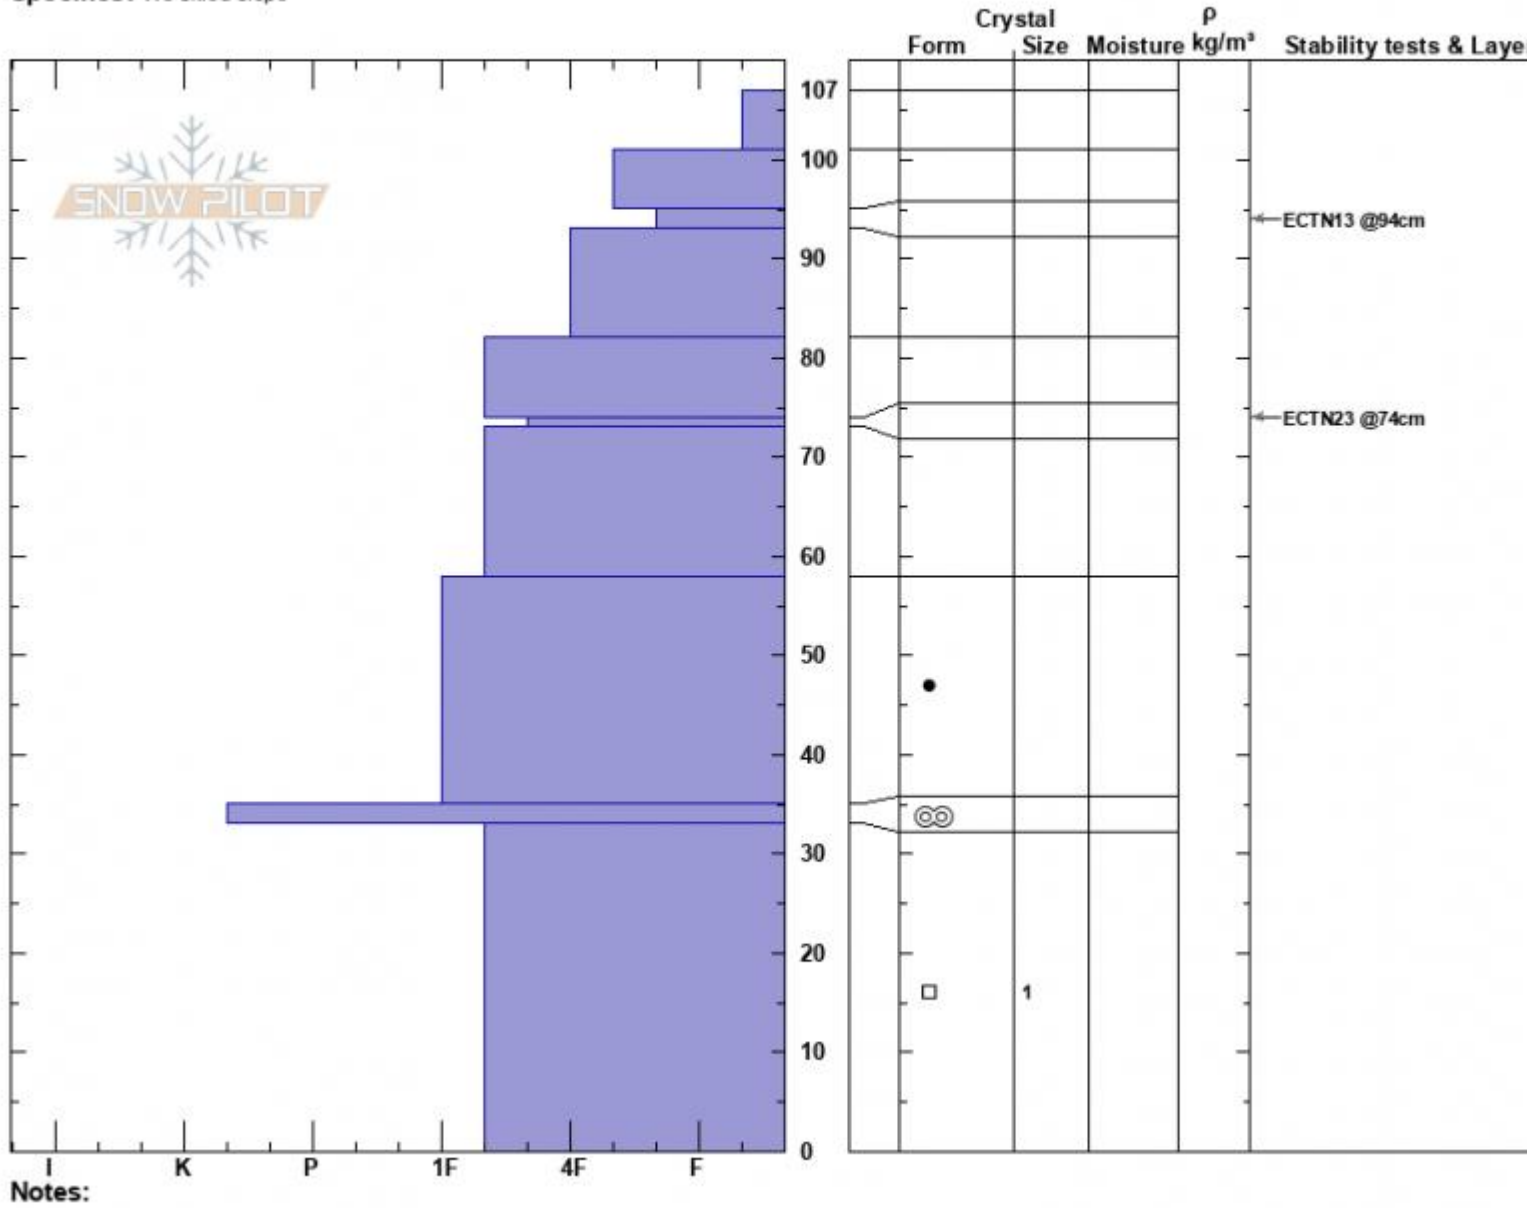

west Woody Ridge
 Absaroka Range
 MT
 Elevation: 9993 ft
 Aspect: 273°
 Specifics: We skied slope

Beau Fredlund
 11/16/2022 - 2:30pm
 Co-ord: 44.98433N, -109.92371E
 Slope Angle: 27°
 Wind Loading:

Stability:
 Air Temperature:
 Sky Cover:
 Precipitation: S-1
 Wind: Light Breeze

HS:107 Layer Notes:
 33-0cm: Problematic layer

Advisory Region
 Cooke City
 Longitude
 -109.92W
 Latitude
 44.97N
 Cooke City, 2022-11-24