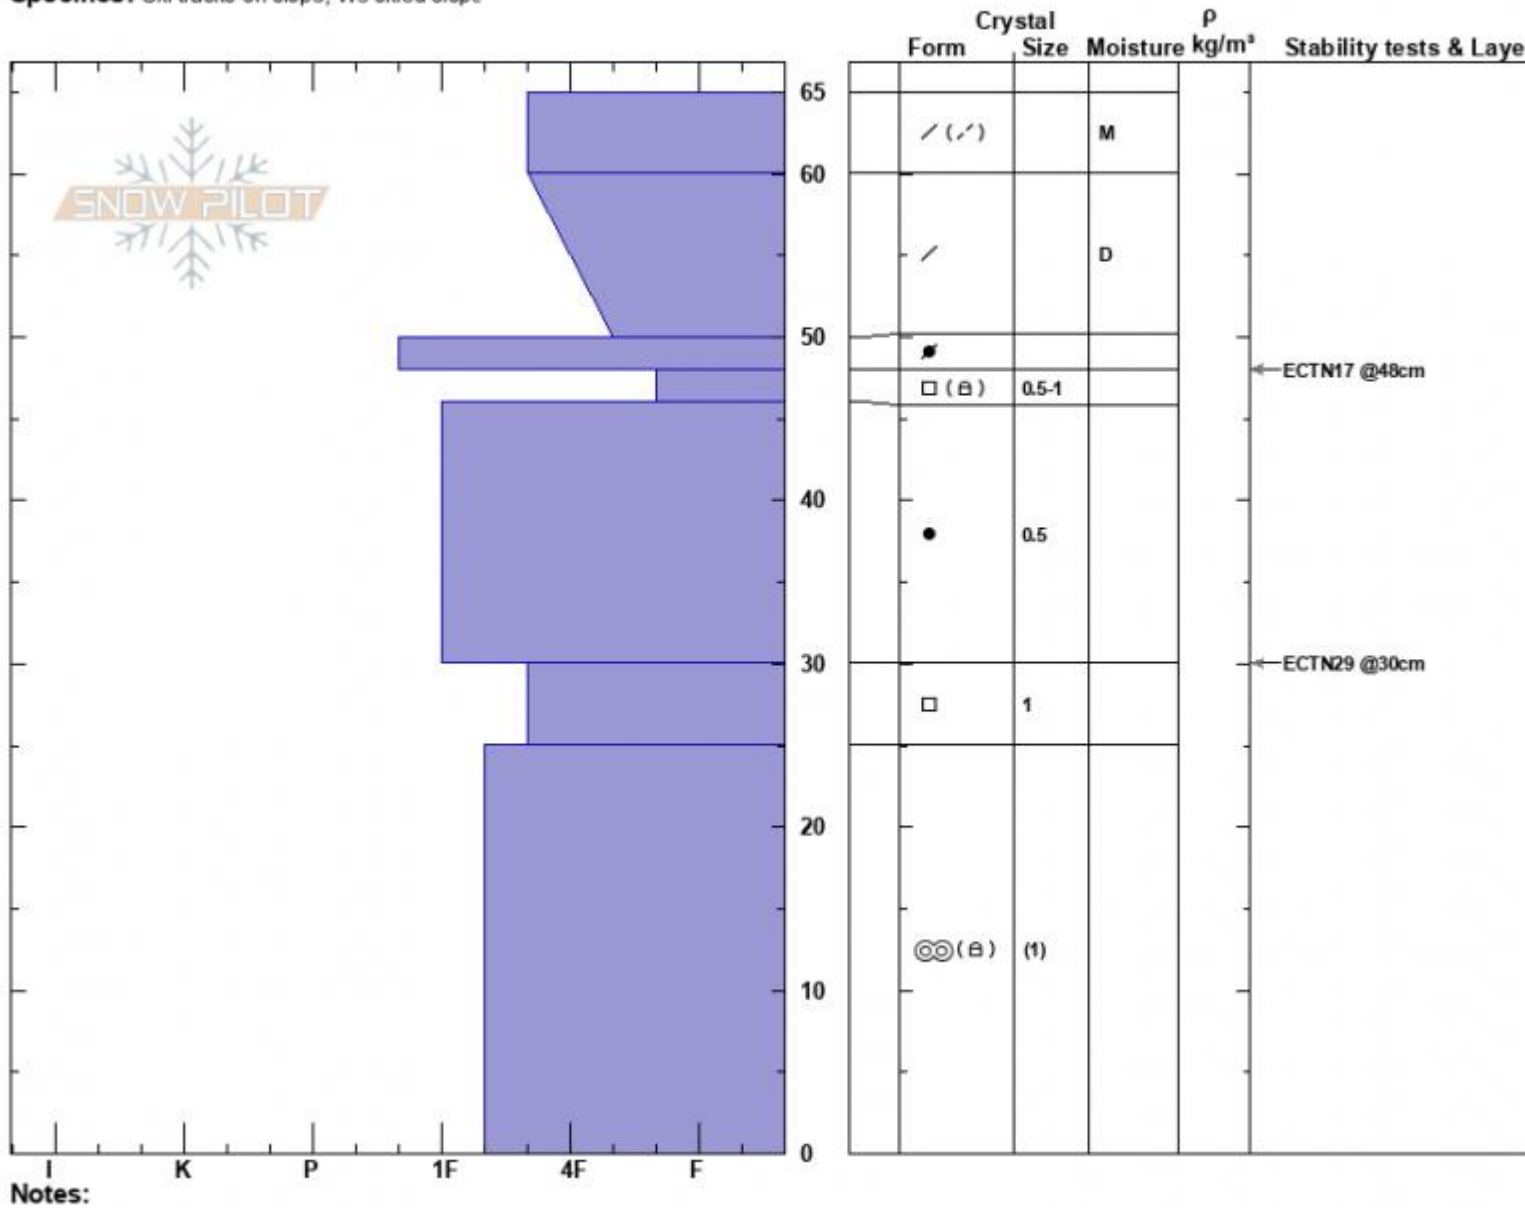

Bradley's meadow  
 Bridger Range  
 MT  
 Elevation: 7800 ft  
 Aspect: 80°  
 Specifics: Ski tracks on slope; We skied slope

Alex Marienthal  
 11/25/2022 - 12:44pm  
 Co-ord: 45.83030N, -110.92707W  
 Slope Angle: 21°  
 Wind Loading: yes

Stability: Good  
 Air Temperature: 7°C  
 Sky Cover: FEW  
 Precipitation: NO  
 Wind: Calm

HS:65  
 Layer Notes:  
 48-46cm: Problematic layer

Advisory Region  
 Bridger Range  
 Longitude  
 -110.93W

Latitude

45.83N

Bridger Range, 2022-11-26