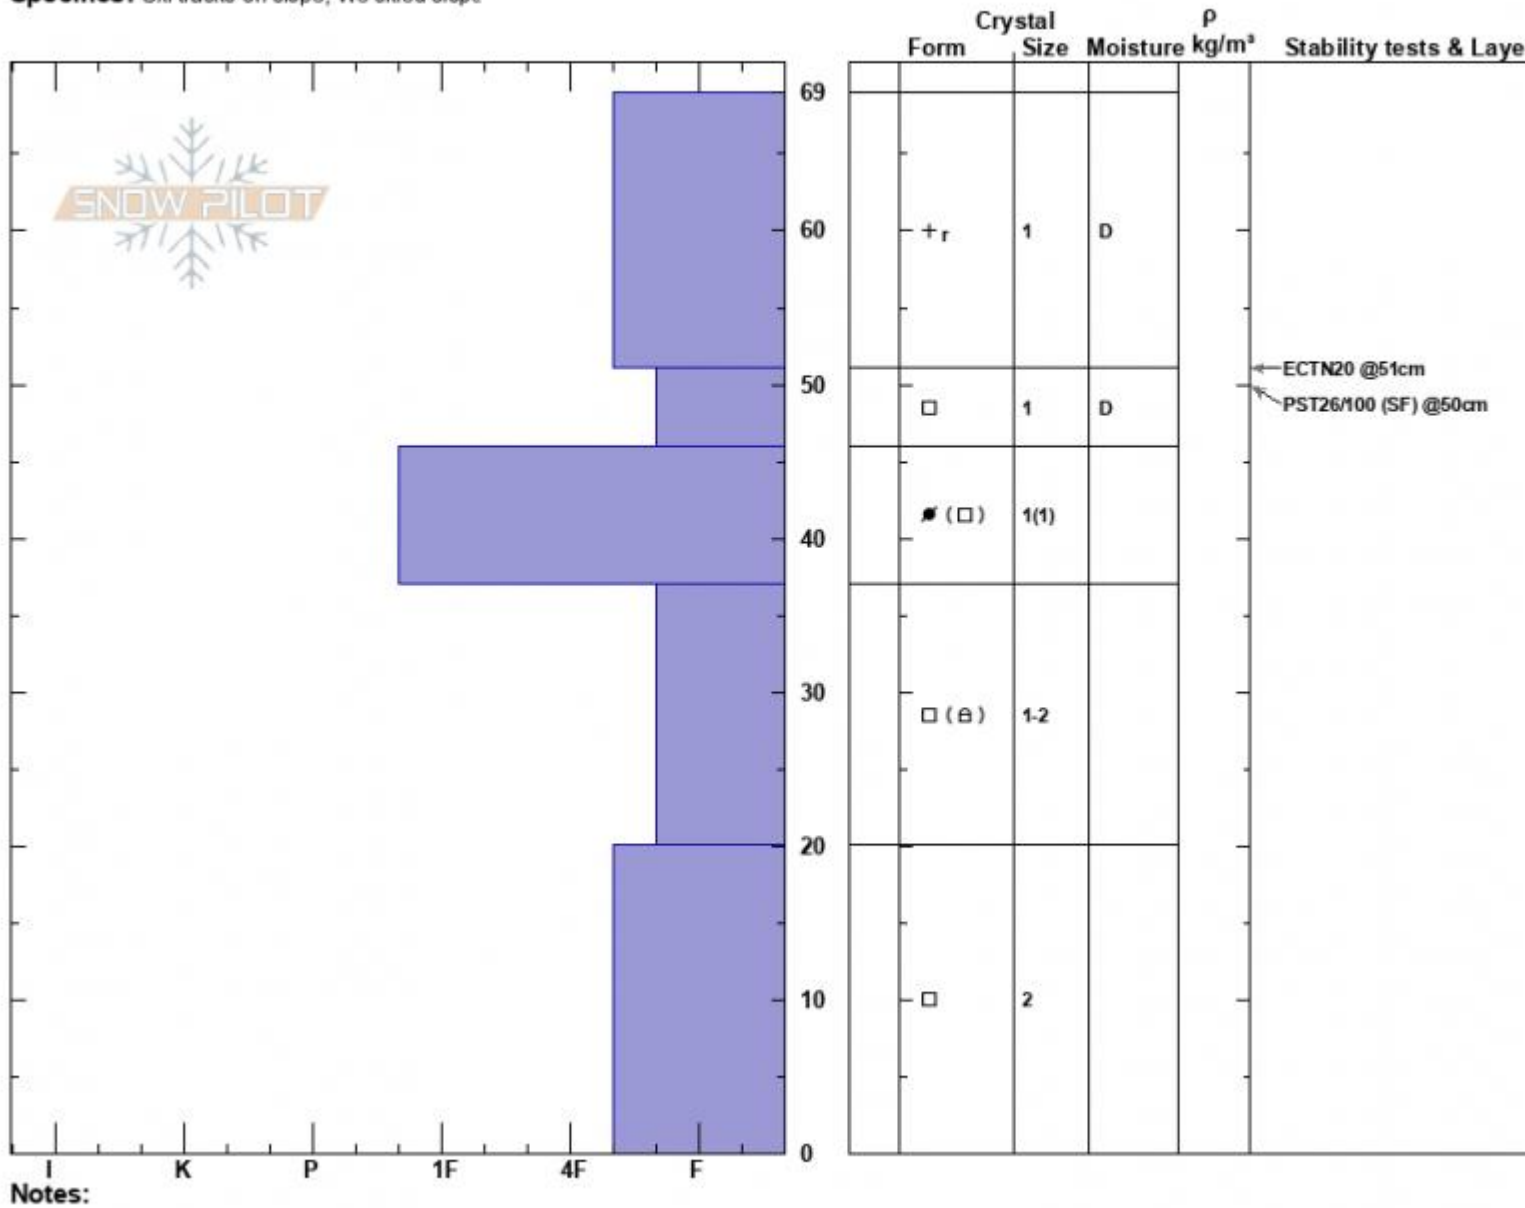

The Ramp  
 Bridger Range  
 MT  
 Elevation: 8185 ft  
 Aspect: 45°  
 Specifics: Ski tracks on slope; We skied slope

Alex Mariantal  
 11/25/2022 - 1:21pm  
 Co-ord: 45.82903N, -110.93135W  
 Slope Angle: 35°  
 Wind Loading: previous

Stability: Good  
 Air Temperature: 6.5°C  
 Sky Cover: FEW  
 Precipitation: NO  
 Wind: Calm

HS:69  
 Layer Notes:  
 51-46cm: Problematic layer

Advisory Region  
 Bridger Range  
 Longitude  
 -110.93W

Latitude

45.83N

Bridger Range, 2022-11-26