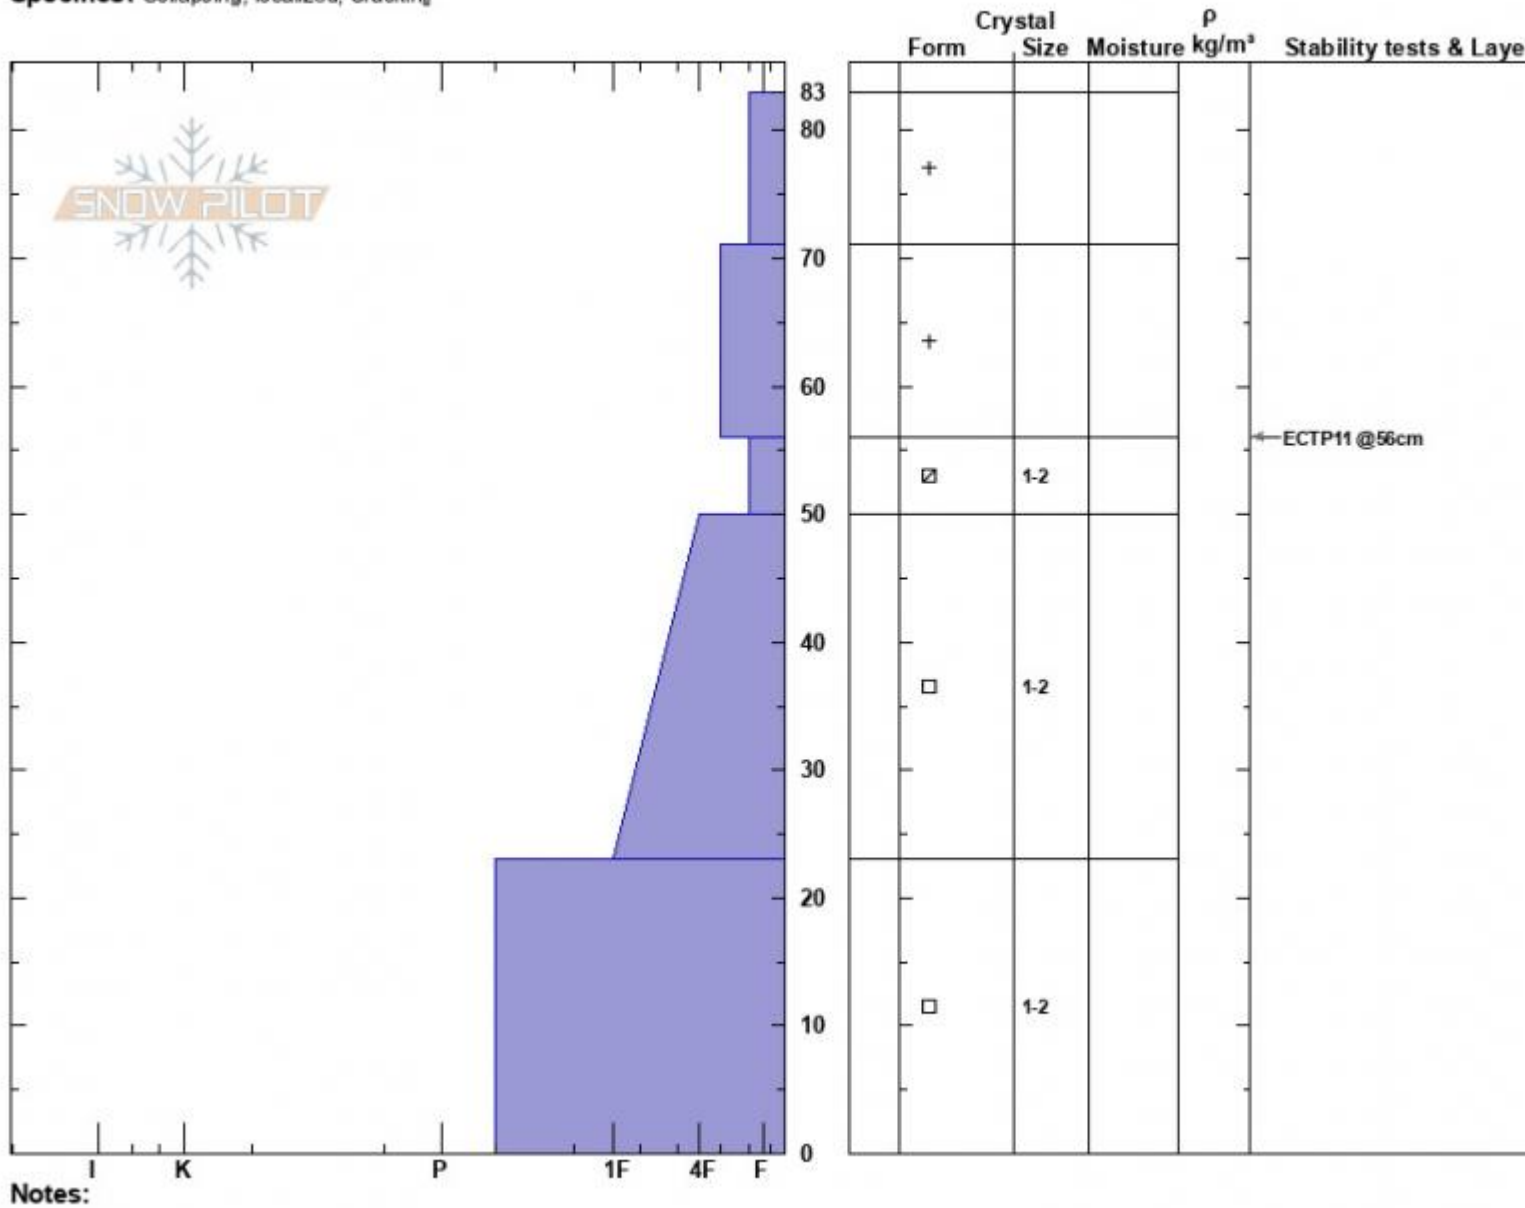

Whumpf-WYellow
 Lionhead Range
 MT
 Elevation: 8573 ft
 Aspect: 45°
 Specifics: Collapsing, localized; Cracking

Alex Haddad
 11/28/2022 - 12:38pm
 Co-ord: 44.70610N, -111.30330W
 Slope Angle: 20°
 Wind Loading: previous

Stability: Poor
 Air Temperature:
 Sky Cover: CLR
 Precipitation: NO
 Wind: Calm

HS:83
 PF:35
 PS: 10
 Layer Notes:
 56-50cm:Problematic layer

Advisory Region
 Lionhead Range
 Longitude
 -111.32W
 Latitude
 44.71N
 Lionhead Range, 2022-11-29