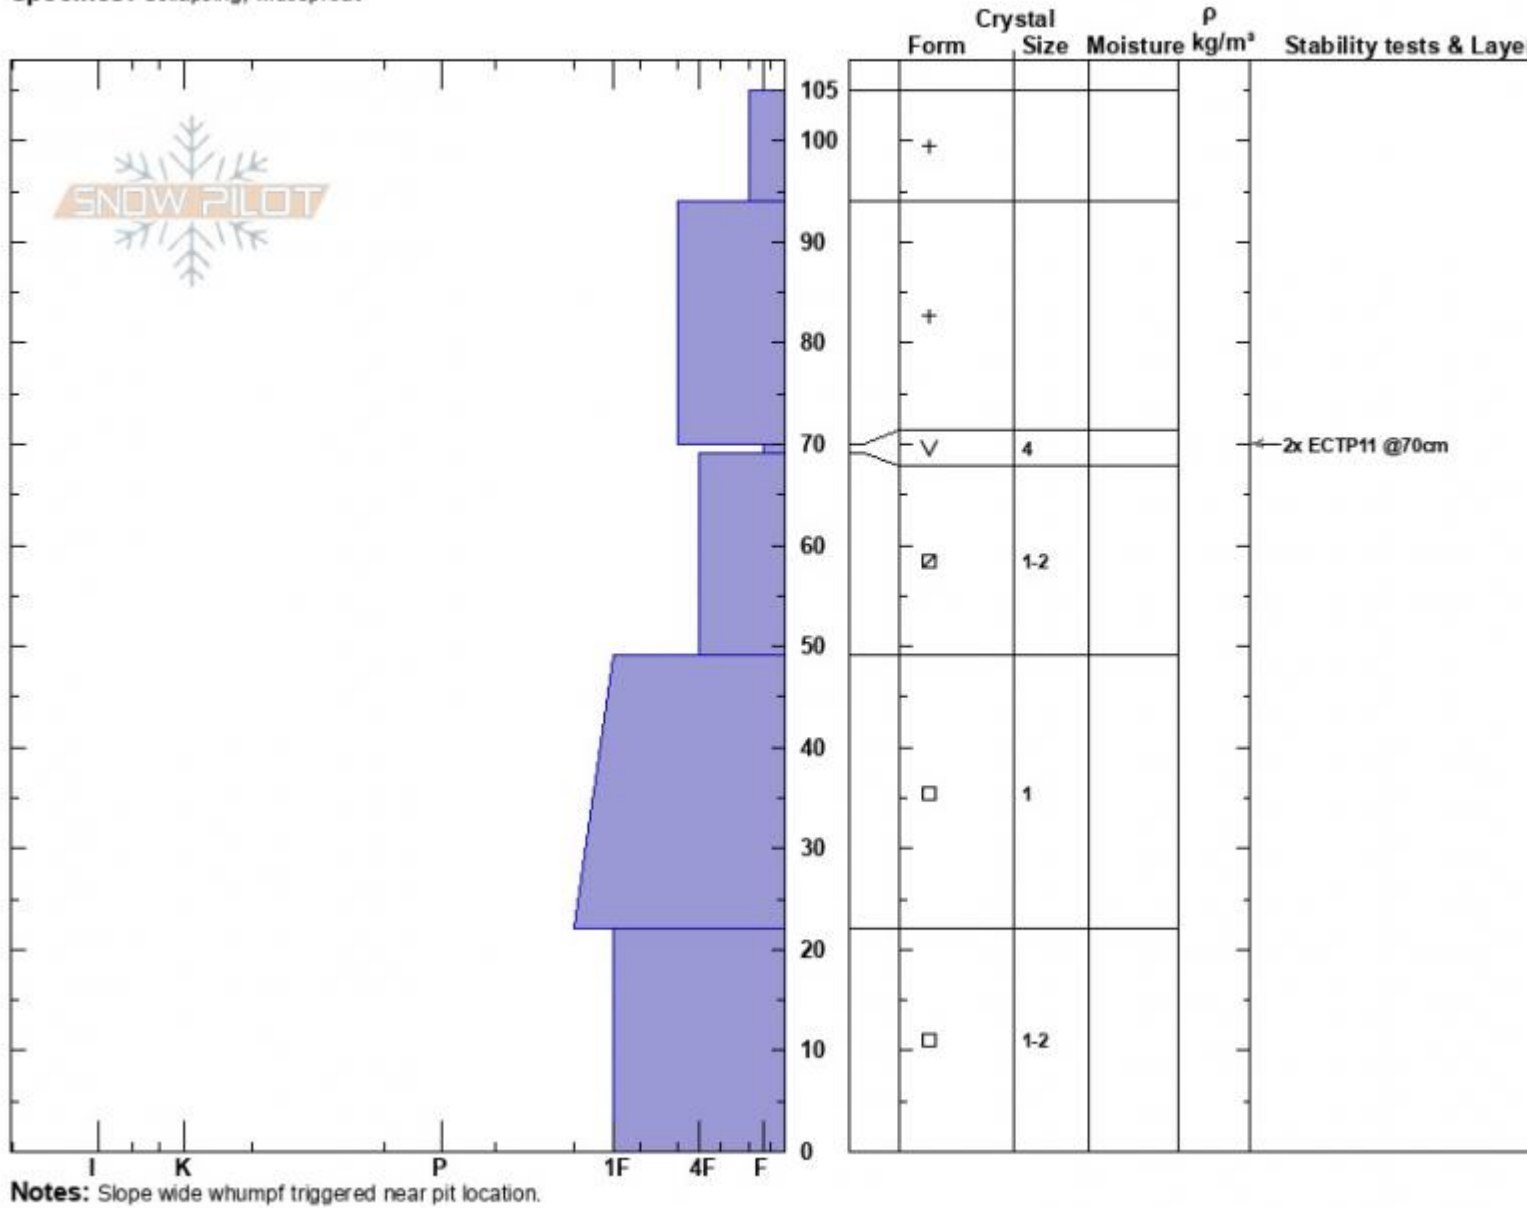

Whumpf2-WYellow  
 Lionhead Range  
 MT  
 Elevation: 8648 ft  
 Aspect: 45°  
 Specifics: Collapsing, widespreac

Alex Haddad  
 11/28/2022 - 1:09pm  
 Co-ord: 44.70720N, -111.30560W  
 Slope Angle: 12°  
 Wind Loading: previous

Stability: Poor  
 Air Temperature:  
 Sky Cover: CLR  
 Precipitation: NO  
 Wind: S Light Breeze

HS:105  
 PF:30 70-69cm:Problematic layer  
 PS:5

Advisory Region  
 Lionhead Range  
 Longitude  
 -111.32W  
 Latitude  
 44.71N  
 Lionhead Range, 2022-11-29