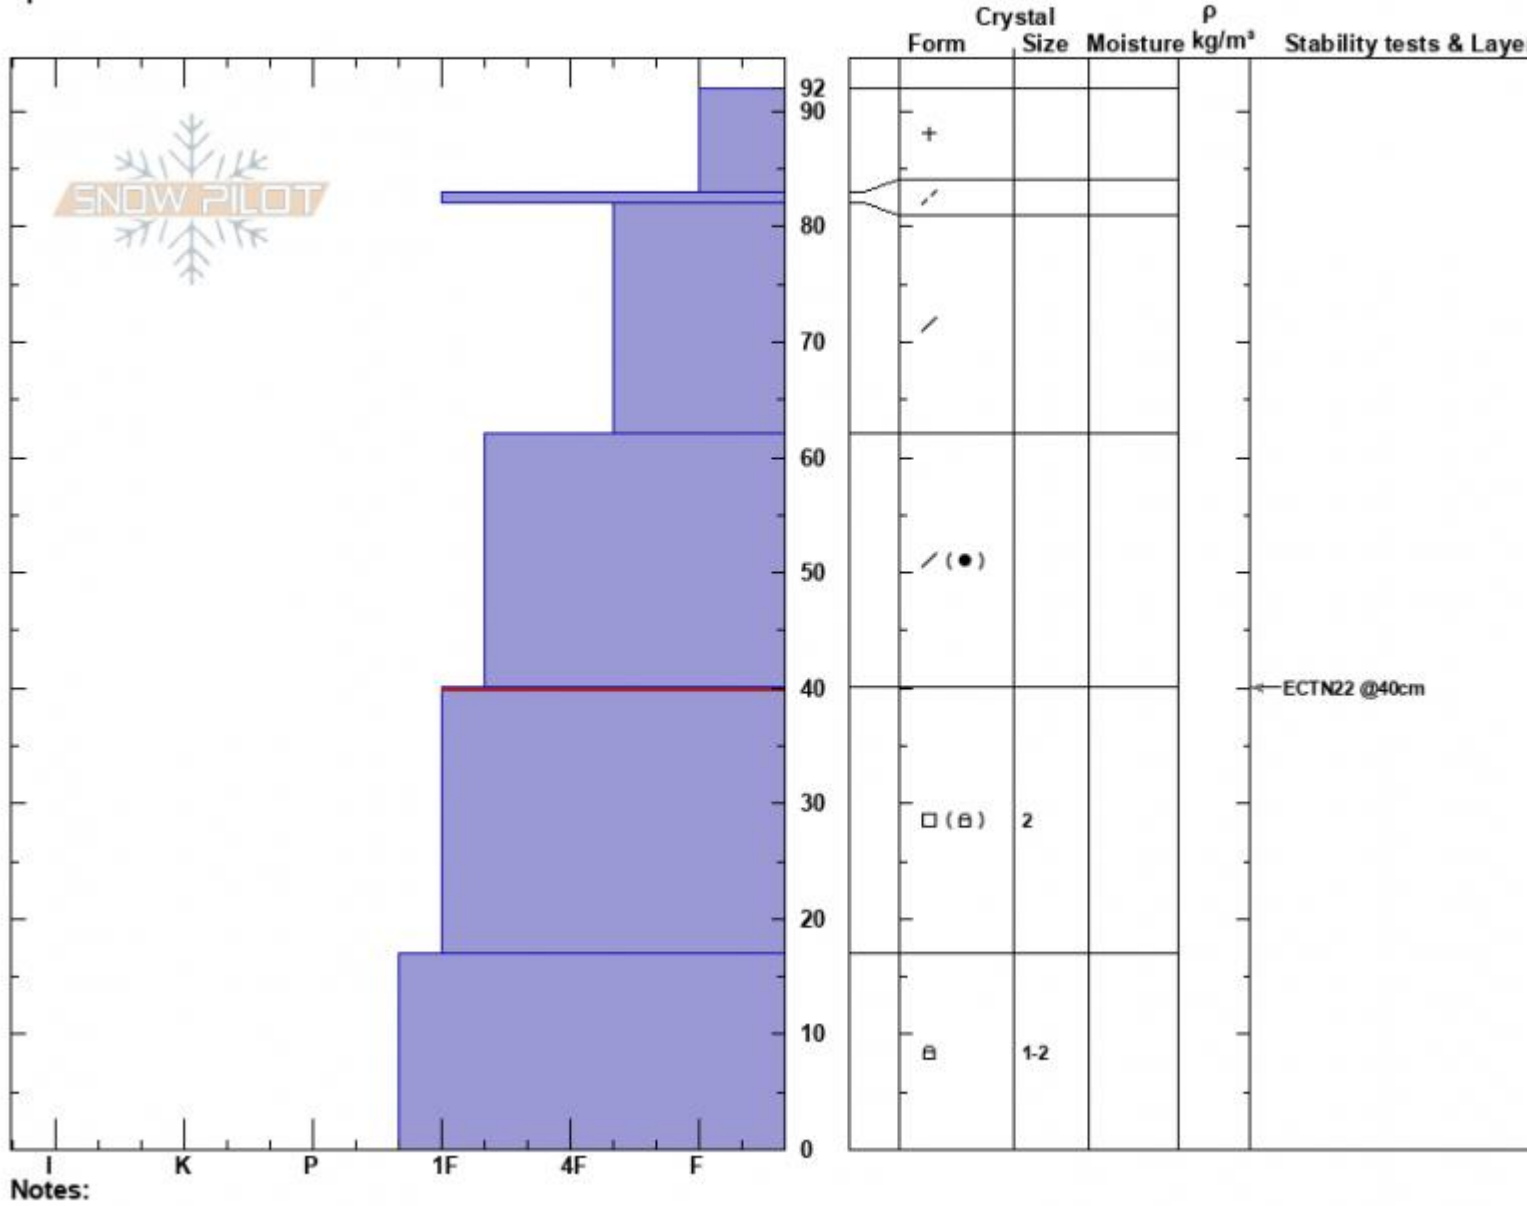

Lower Fifth Grade  
 Madison Range-N  
 MT  
 Elevation: 8707 ft  
 Aspect: 260°  
 Specifics:

Dave Zinn  
 11/29/2022 - 11:00am  
 Co-ord: 45.32680N, -111.38629W  
 Slope Angle: 15°  
 Wind Loading: no

Stability: Good  
 Air Temperature: -16°C  
 Sky Cover: OVC  
 Precipitation: S-1  
 Wind: S Light Breeze

HS:92  
 PF:80  
 Layer Notes:  
 40-17cm:Problematic layer

Notes:  
 Advisory Region  
 Northern Madison  
 Longitude  
 -111.39W  
 Latitude  
 45.34N  
 Northern Madison, 2022-11-30