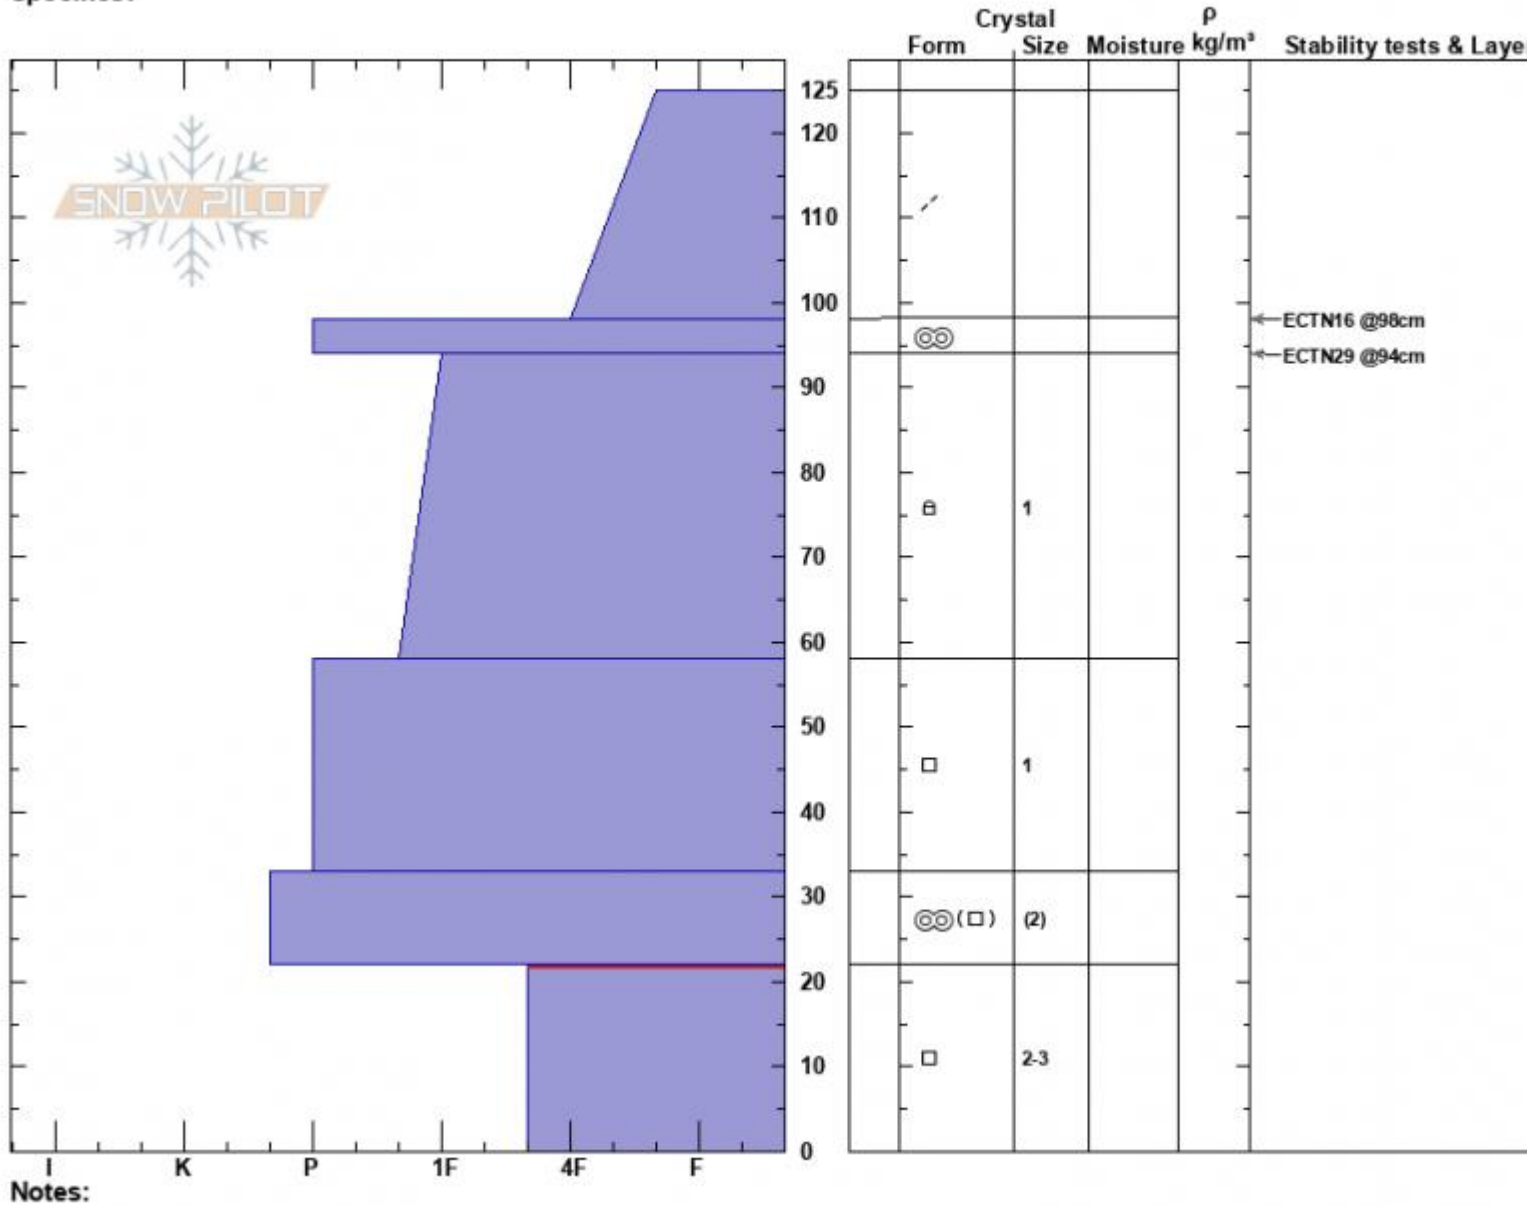

Wapiti Ridge
 Madison Range-S
 MT
 Elevation: 9263 ft
 Aspect: 190°
 Specifics:

Dave Zinn
 12/02/2022 - 2:30pm
 Co-ord: 44.96578N, -111.31703W
 Slope Angle: 10°
 Wind Loading: previous

Stability:
 Air Temperature:
 Sky Cover: FEW
 Precipitation: NO
 Wind: S Light Breeze

HS:125 **Layer Notes:**
 22-0cm: Problematic layer

Notes:
 Advisory Region
 Southern Madison
 Longitude
 -111.31W
 Latitude
 44.96N
 Southern Madison, 2022-12-03