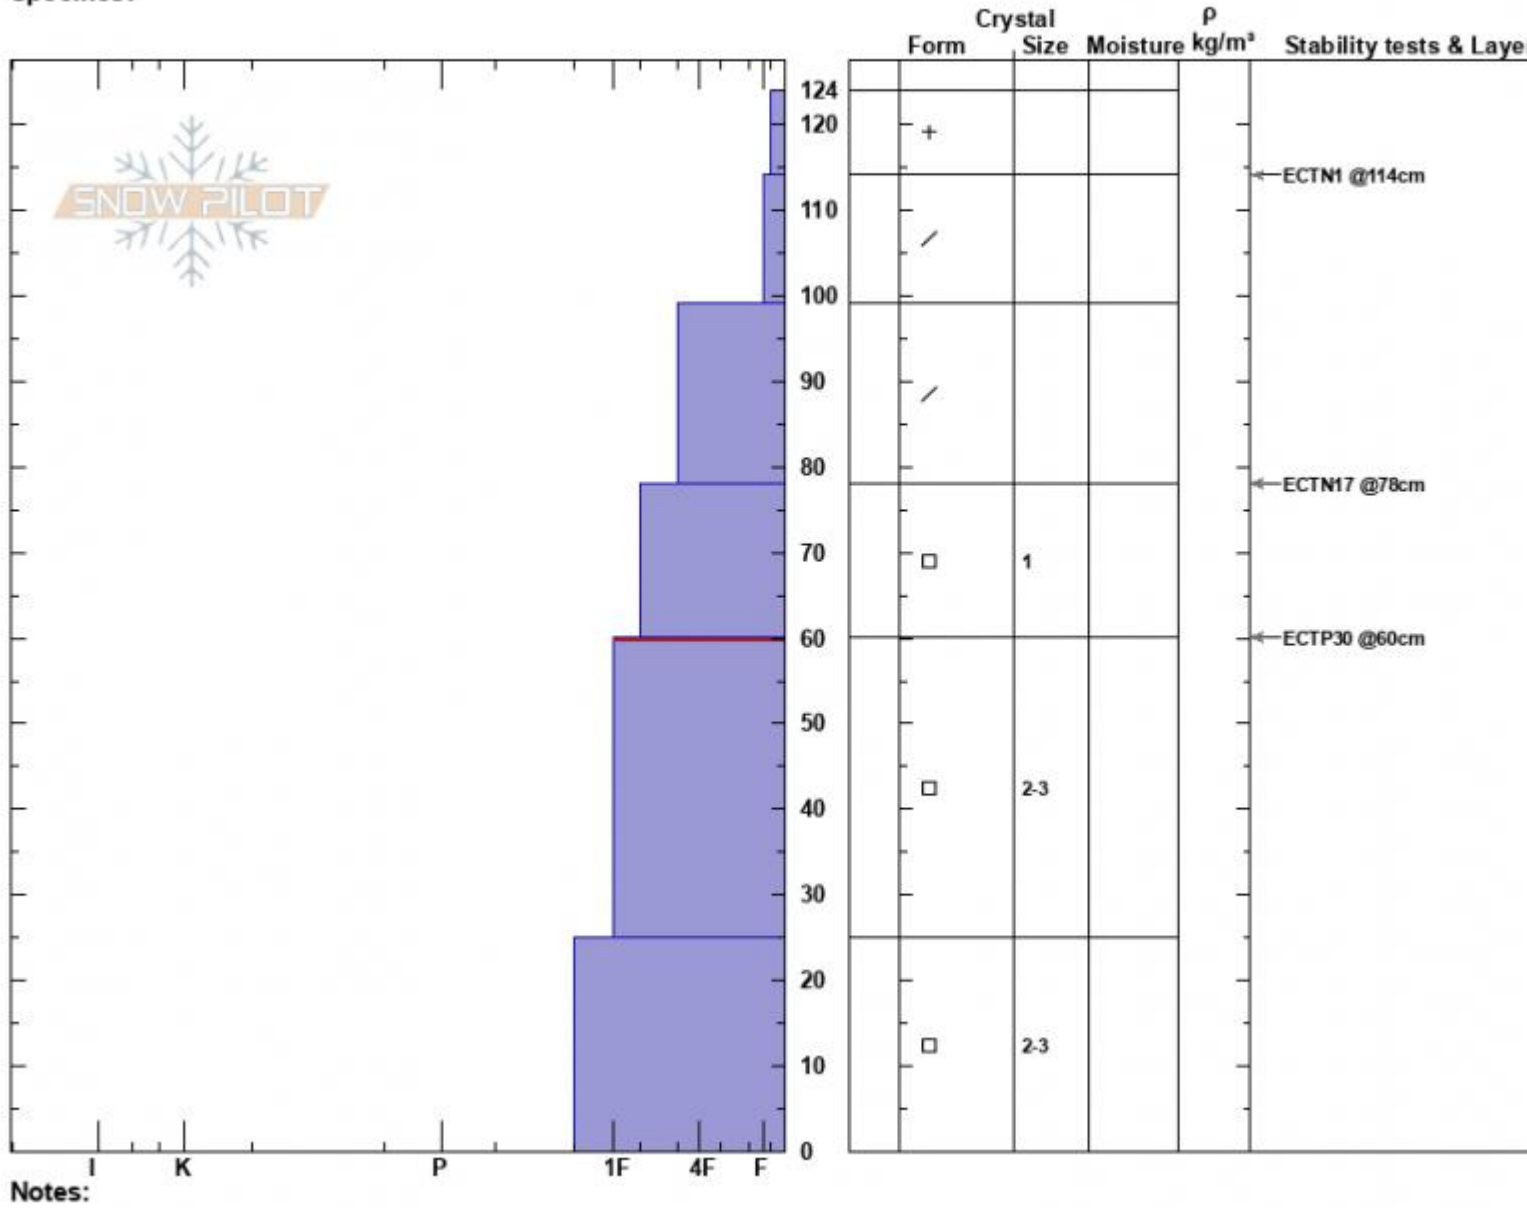

Divide Peak E
 Gallatin Range-N
 MT
 Elevation: 9407 ft
 Aspect: 90°
 Specifics:

Alex Haddad
 12/05/2022 - 1:00pm
 Co-ord: 45.40222N, -110.96890W
 Slope Angle: 28°
 Wind Loading: no

Stability: Fair
 Air Temperature:
 Sky Cover: BKN
 Precipitation: S-1
 Wind: SW Light Breeze

HS:124 Layer Notes:
 PF:100 60-25cm:Problematic layer
 PS: 55

Advisory Region
 Northern Gallatin
 Longitude
 -110.98W
 Latitude
 45.40N
 Northern Gallatin, 2022-12-05