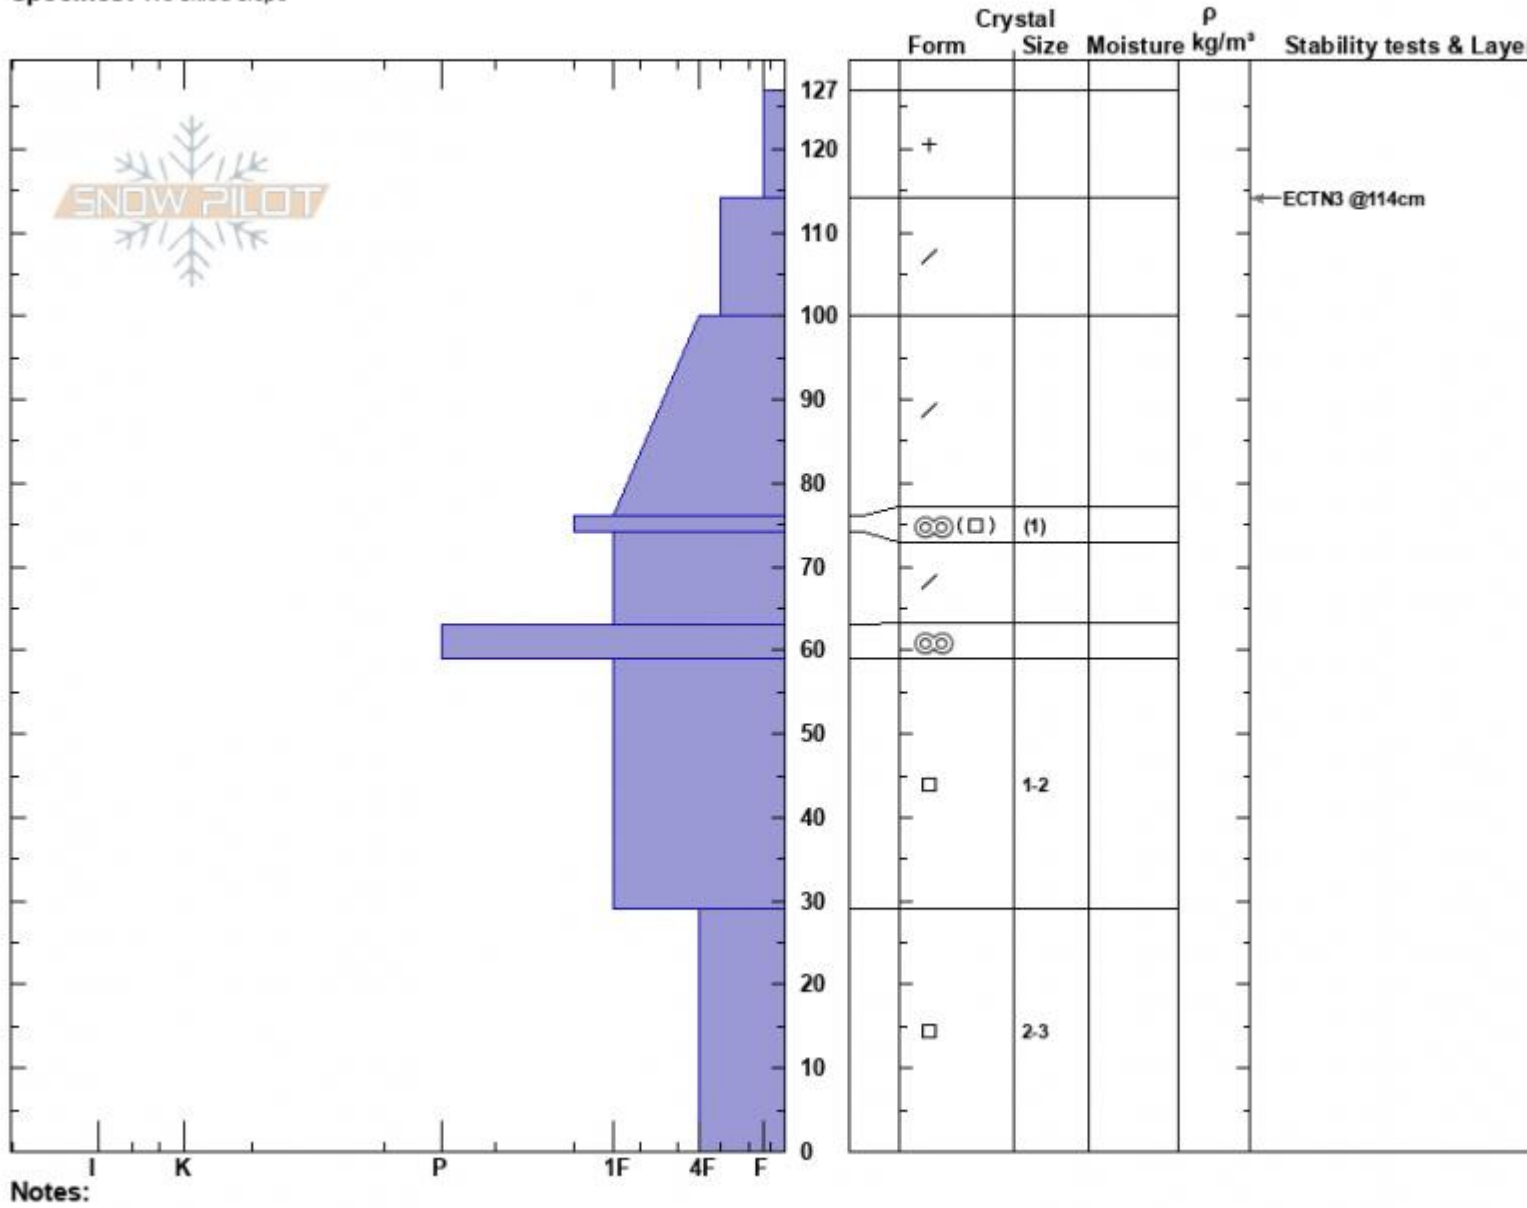

Divide Peak SE  
 Gallatin Range-N  
 MT  
 Elevation: 9618 ft  
 Aspect: 120°  
 Specifics: We skied slope

Alex Haddad  
 12/05/2022 - 1:37pm  
 Co-ord: 45.40250N, -110.97060W  
 Slope Angle: 28°  
 Wind Loading: no

Stability: Good  
 Air Temperature:  
 Sky Cover: OVC  
 Precipitation: S-1  
 Wind: W Light Breeze

HS:127  
 PF:65  
 PS:30  
 Layer Notes:  
 127-114cm:Problematic layer

Advisory Region  
 Northern Gallatin  
 Longitude  
 -110.98W  
 Latitude  
 45.40N  
 Northern Gallatin, 2022-12-05