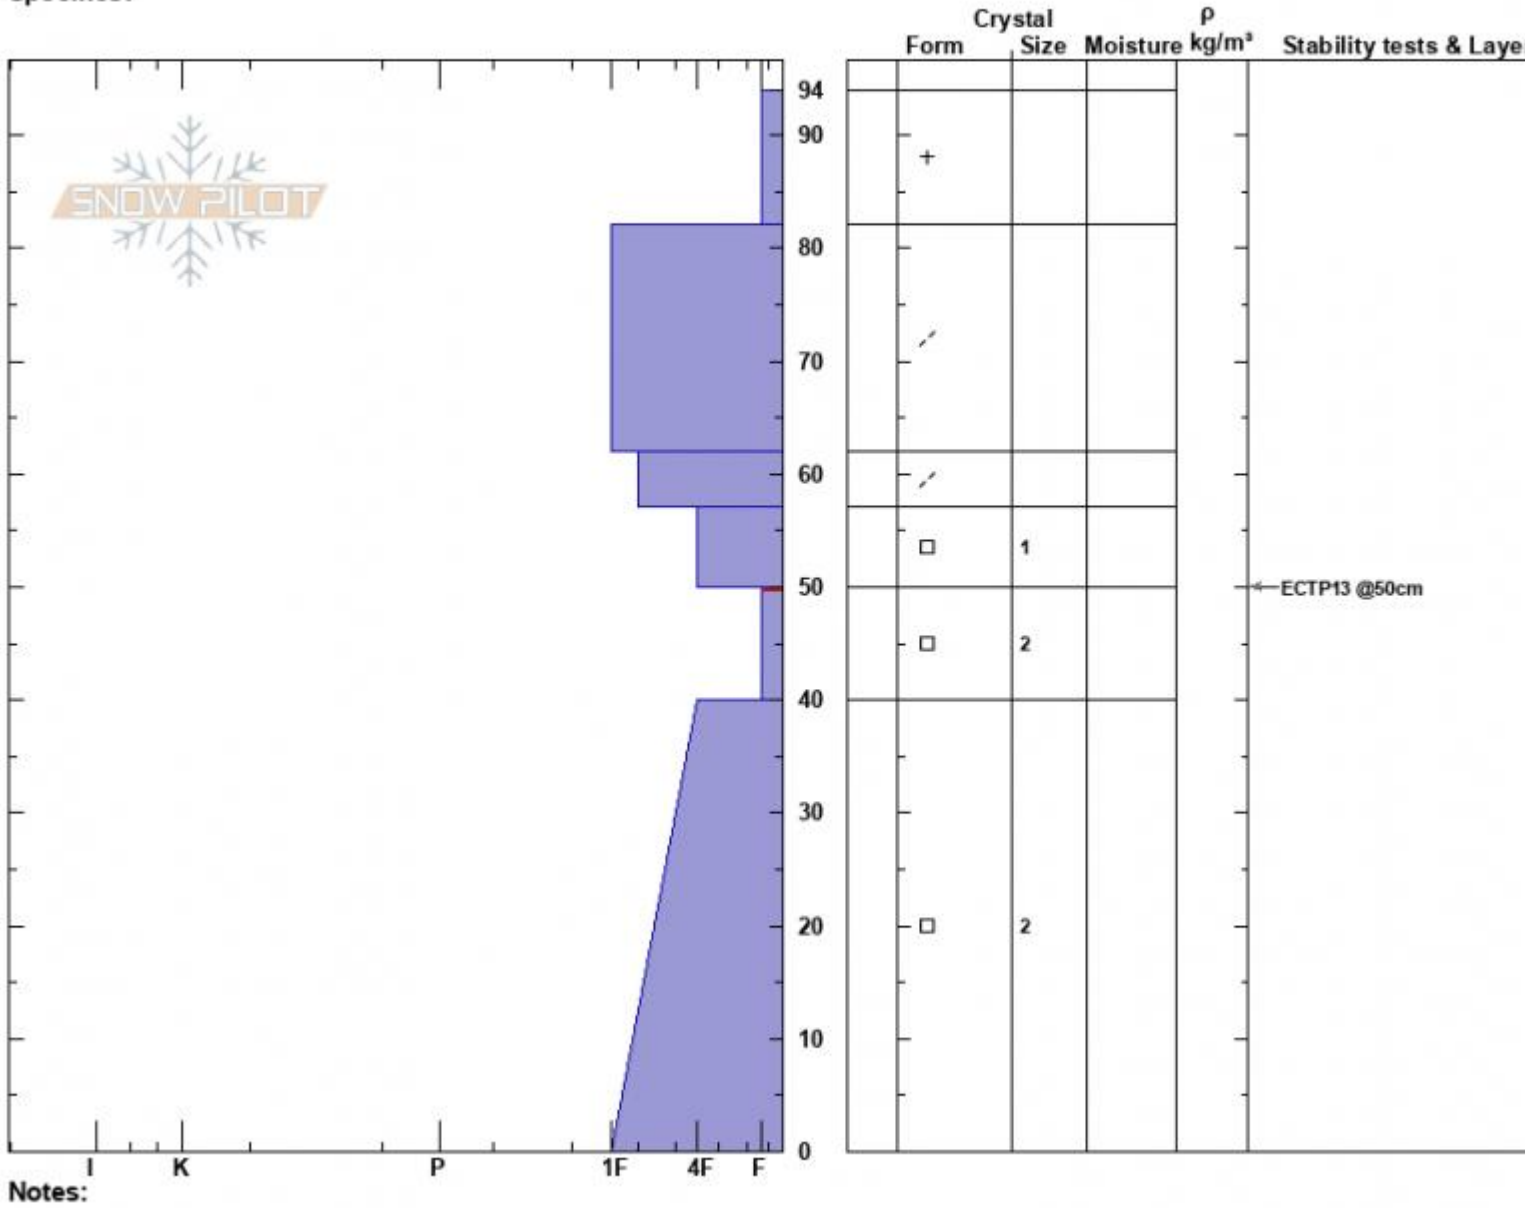

Sunlight Basin
 Madison Range-S
 MT
 Elevation: 9429 ft
 Aspect: 90°
 Specifics:

Alex Haddad
 12/07/2022 - 11:38am
 Co-ord: 44.97500N, -111.31390W
 Slope Angle: 28°
 Wind Loading: no

Stability: Poor
 Air Temperature:
 Sky Cover: FEW
 Precipitation: NO
 Wind: Calm

HS:94
 PF:45
 Layer Notes:
 50-40cm: Problematic layer

Advisory Region
 Southern Madison
 Longitude
 -111.31W
 Latitude
 44.97N
 Southern Madison, 2022-12-07