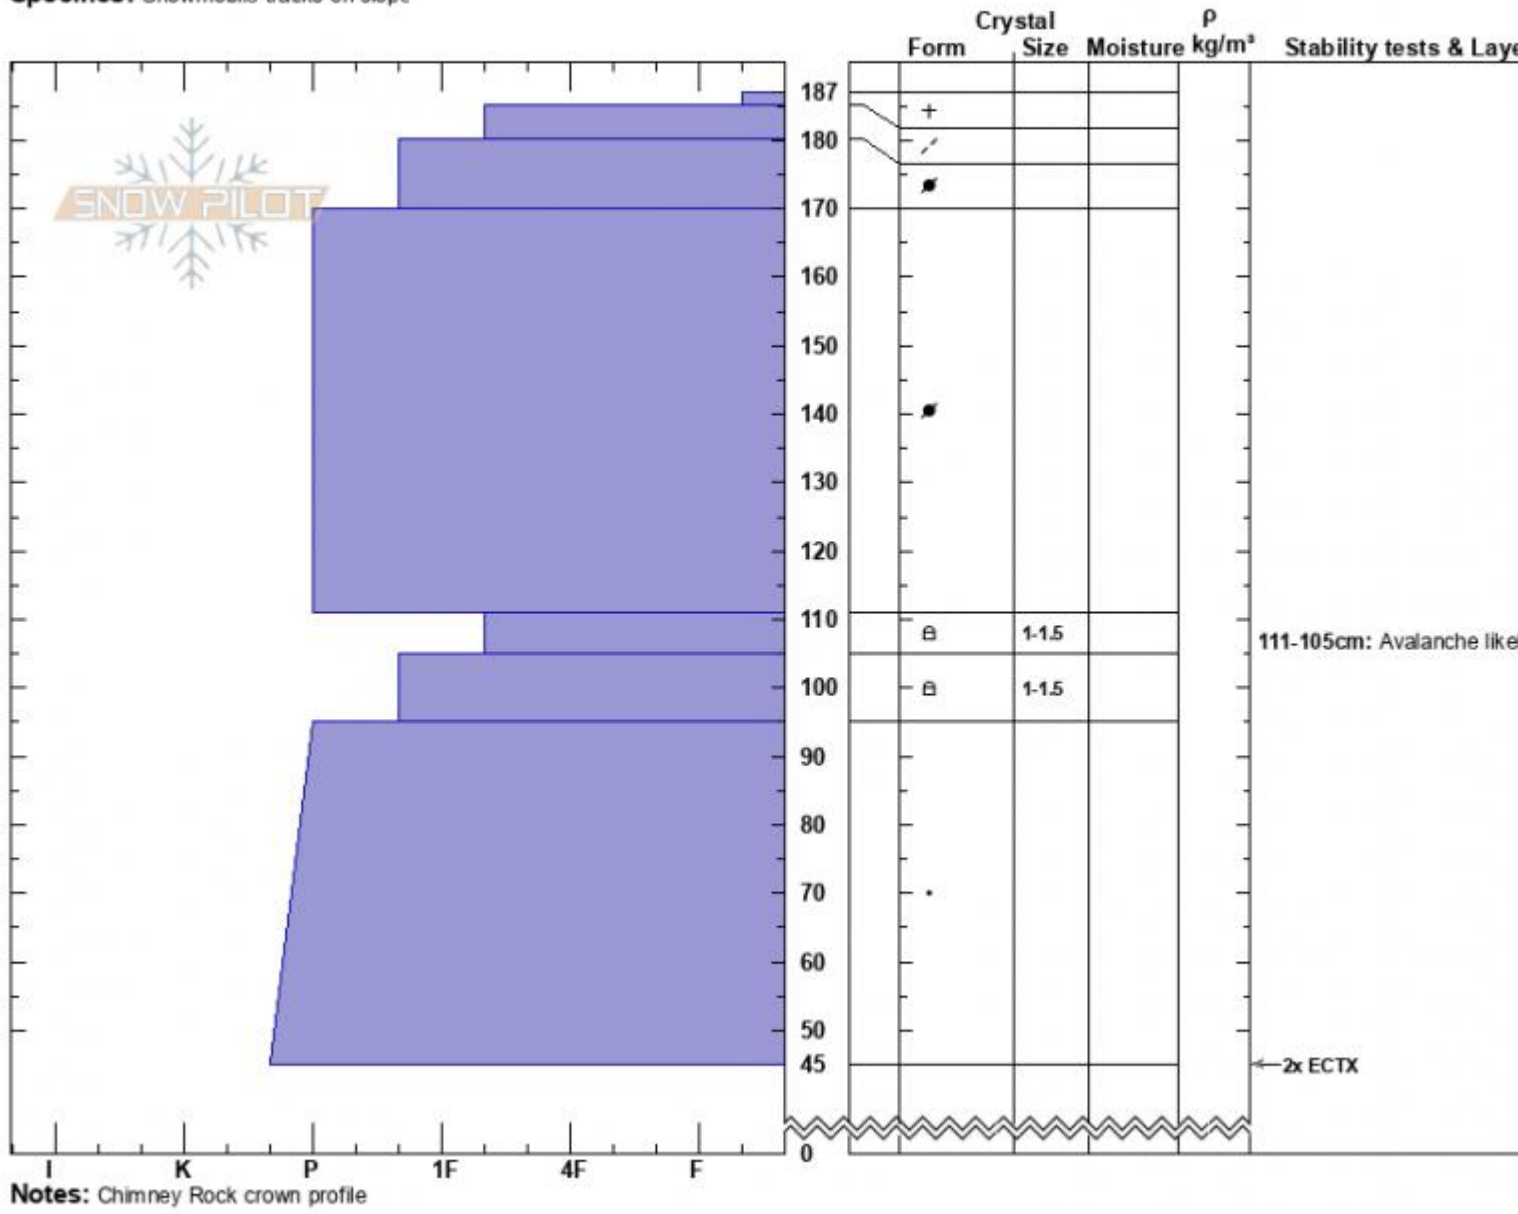

Chimney Rock Crown  
 Beartooths  
 MT  
 Elevation: 9733 ft  
 Aspect: 315°  
 Specifics: Snowmobile tracks on slope

Zach Peterson  
 12/08/2022 - 11:45pm  
 Co-ord: 45.05521N, -109.95679W  
 Slope Angle:  
 Wind Loading: previous

Stability:  
 Air Temperature:  
 Sky Cover: BKN  
 Precipitation: NO  
 Wind: Calm

HS:187 Layer Notes:  
 111-105cm: Avalanche likely brok

Crown of avalanche that was triggered 12/6/22. AMu-R2-D2-O

Advisory Region  
 Cooke City  
 Longitude  
 -109.96W  
 Latitude  
 45.05N