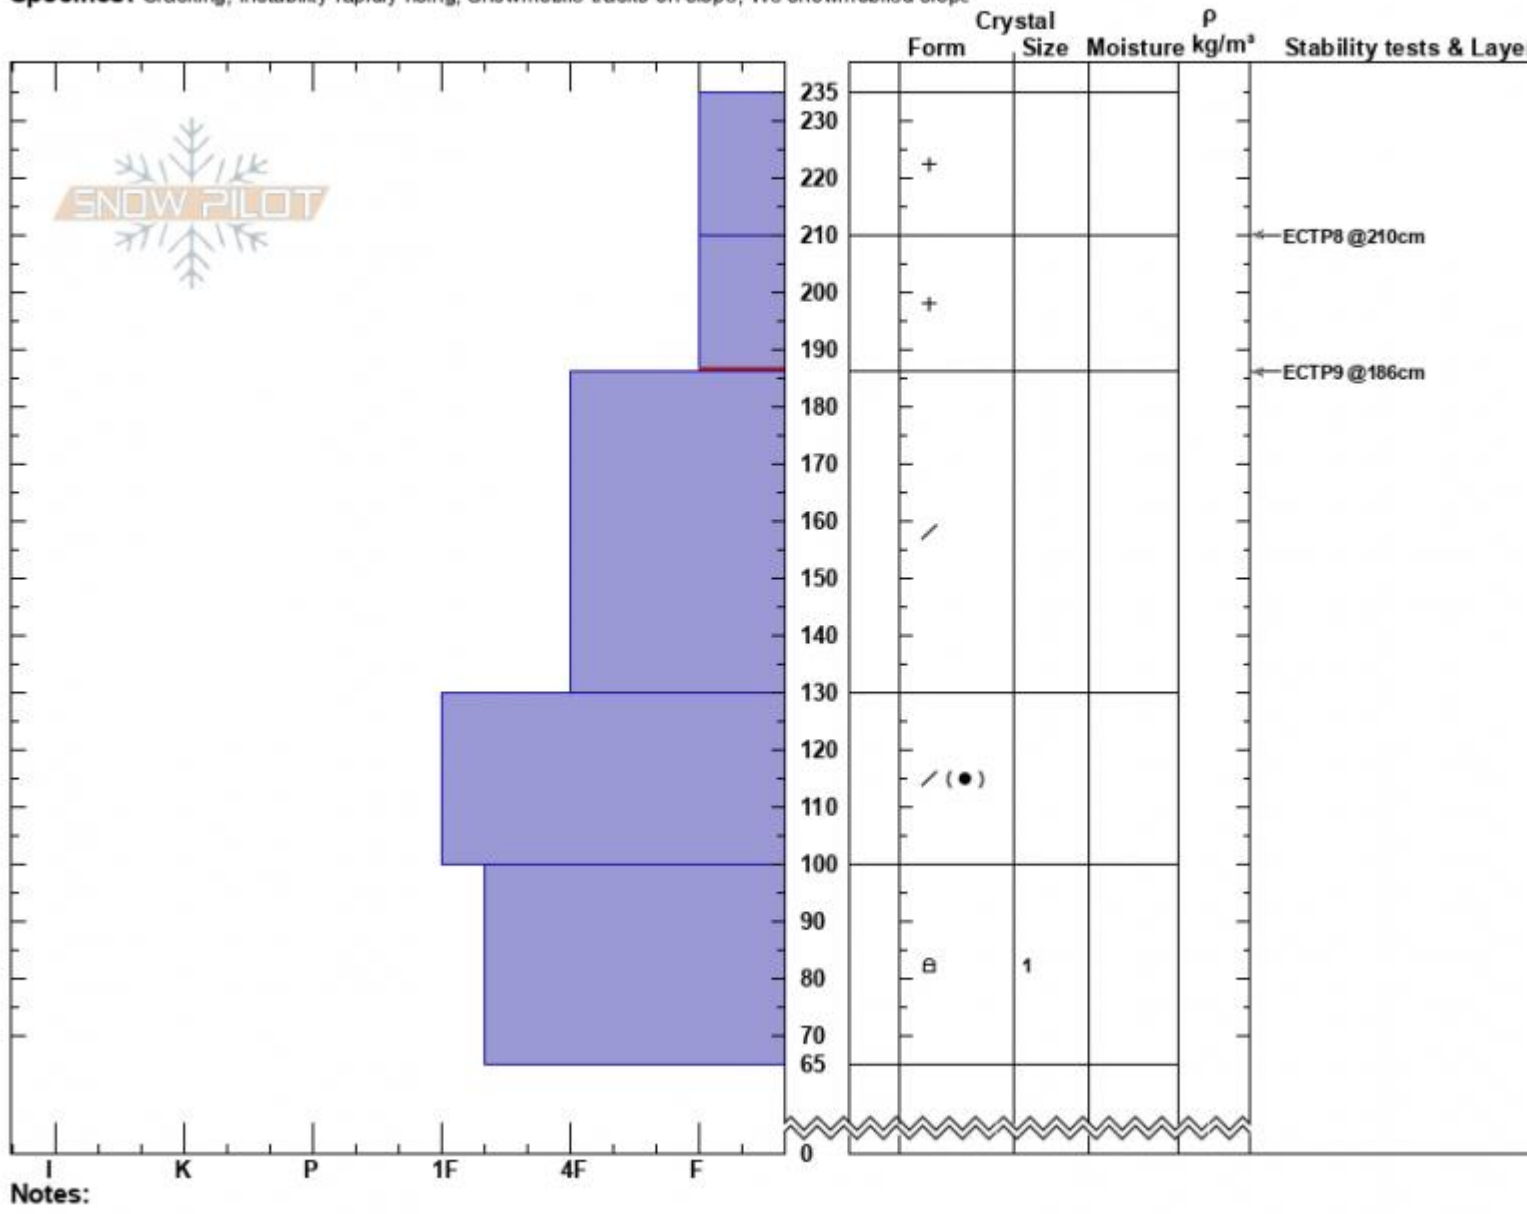

Head of Yale Creek
 Centennial Range
 ID
 Elevation: 9000 ft
 Aspect: 40°
 Specifics: Cracking; Instability rapidly rising; Snowmobile tracks on slope; We snowmobiled slope

Ian Hoyer
 12/09/2022 - 2:00pm
 Co-ord: 44.54997N, -111.46733W
 Slope Angle: 25°
 Wind Loading: no

Stability: Poor
 Air Temperature:
 Sky Cover: OVC
 Precipitation: S1
 Wind: W Light Breeze

HS:235
 PF:60
 Layer Notes: 210-186cm:Problematic layer

Advisory Region
 Island Park
 Longitude
 -111.46W
 Latitude
 44.55N
 Island Park, 2022-12-09