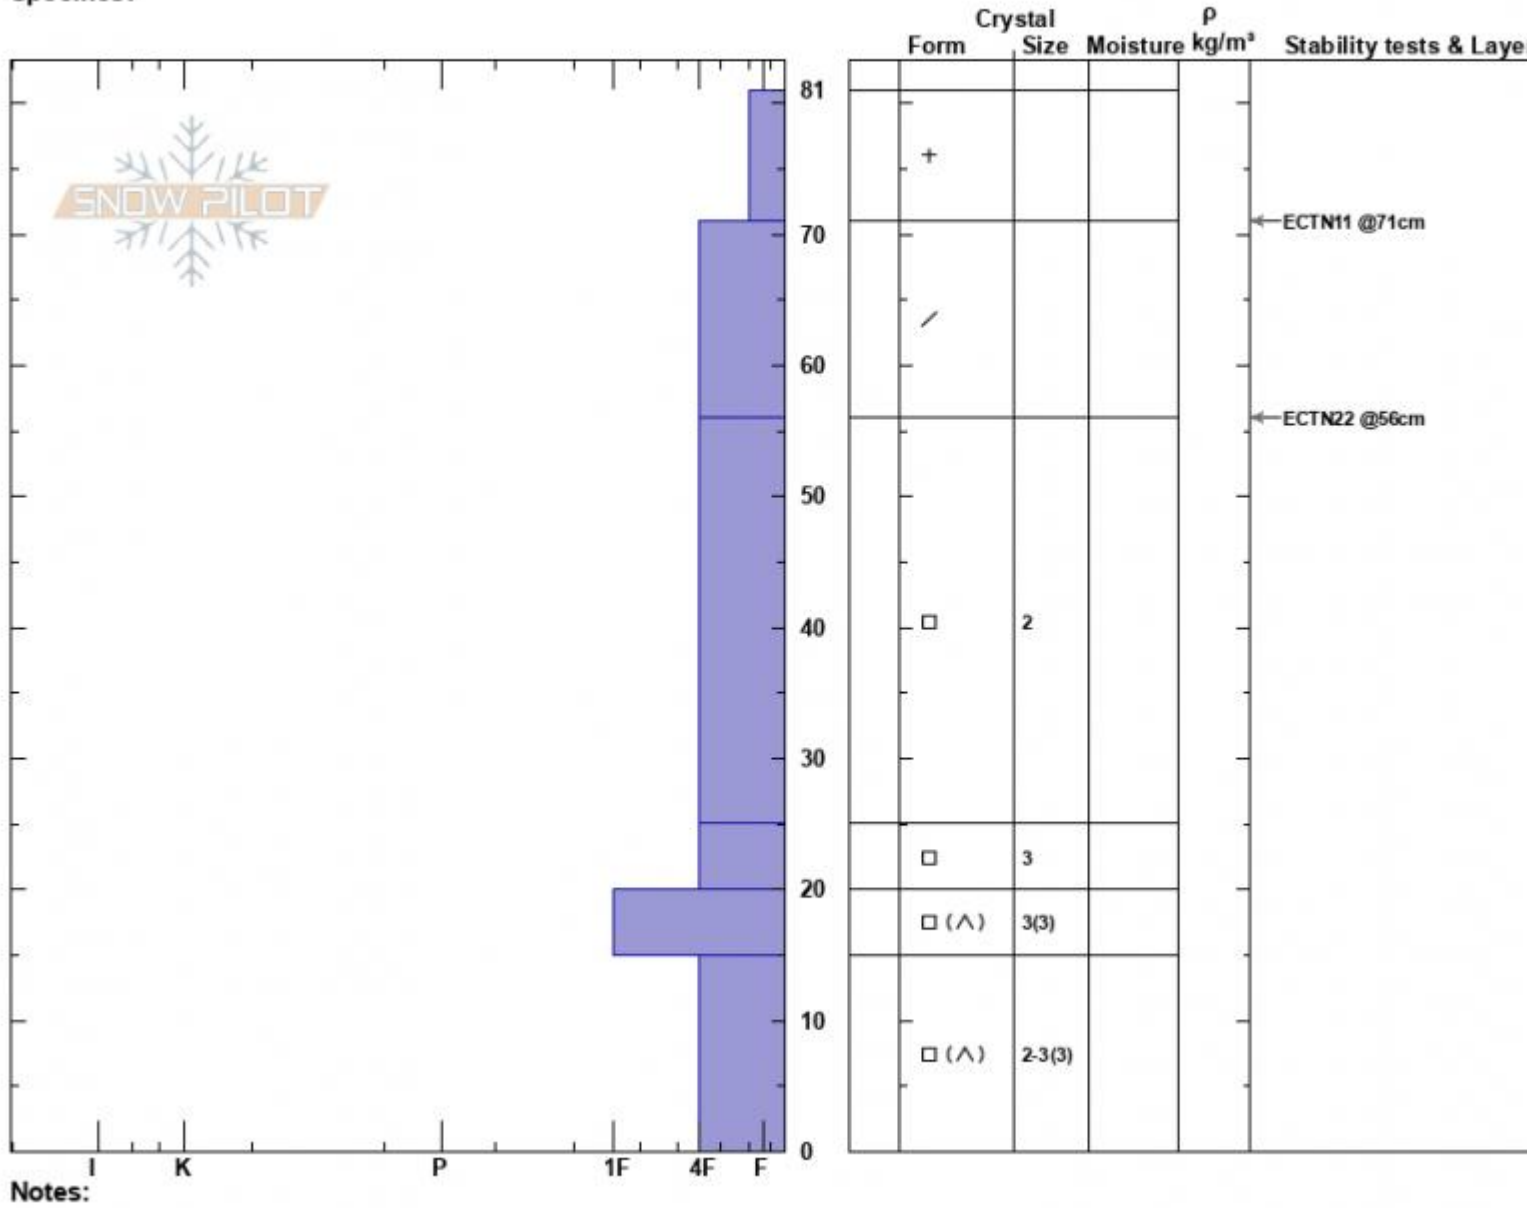

Mt. Ellis Approach
 Gallatin Range-N
 MT
 Elevation: 7705 ft
 Aspect: 52°
 Specifics:

Alex Haddad
 12/12/2022 - 12:52pm
 Co-ord: 45.58167N, -110.95670W
 Slope Angle: 22°
 Wind Loading: no

Stability: Fair
 Air Temperature:
 Sky Cover: OVC
 Precipitation: S-1
 Wind: E Light Breeze

HS:81
 PF:45
 PS: 15
 Layer Notes:
 56-25cm: Problematic layer

Advisory Region
 Northern Gallatin
 Longitude
 -110.96W
 Latitude
 45.58N
 Northern Gallatin, 2022-12-12