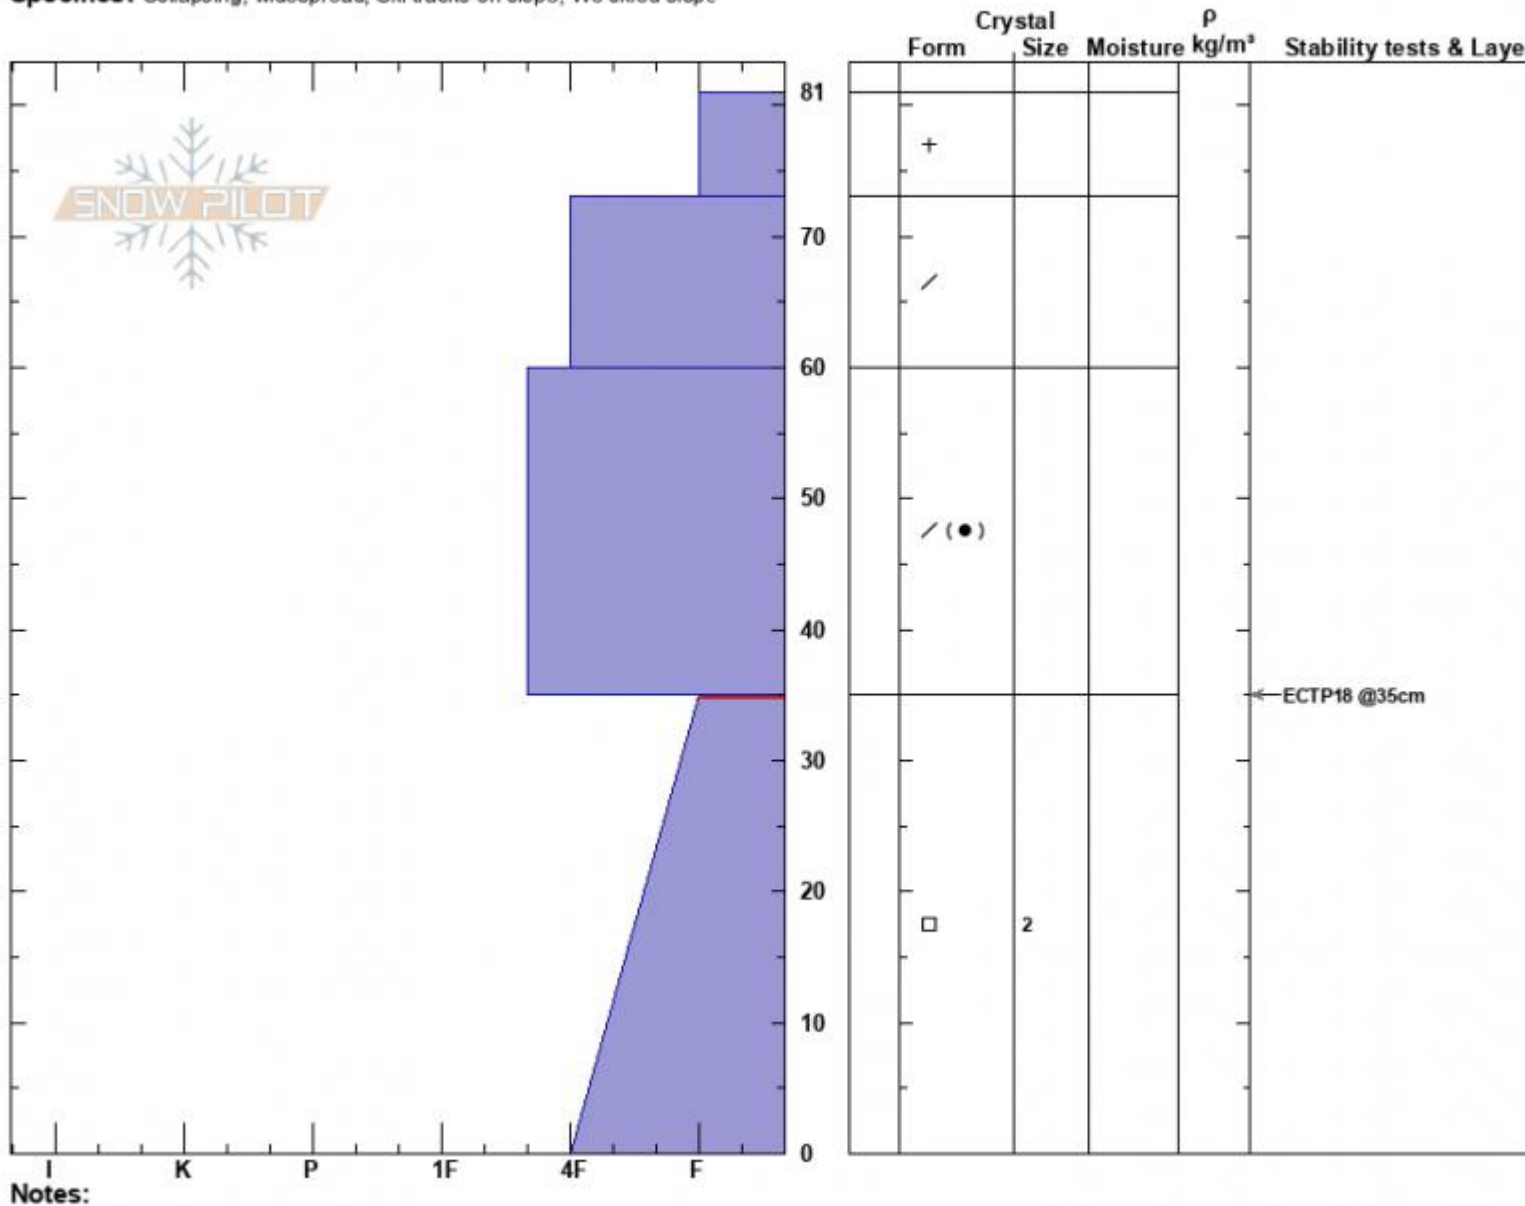

Bacon Rind Low
 Madison Range-S
 MT
 Elevation: 7100 ft
 Aspect: 195°
 Specifics: Collapsing, widespread; Ski tracks on slope; We skied slope

Ian Hoyer
 12/13/2022 - 10:00am
 Co-ord: 44.96758N, -111.08137W
 Slope Angle: 20°
 Wind Loading: no

Stability: Fair
 Air Temperature:
 Sky Cover: FEW
 Precipitation: S-1
 Wind: W Light Breeze

HS:81
 PF:50
 PS:25
 Layer Notes:
 35-0cm: Problematic layer

Advisory Region
 Southern Madison
 Longitude
 -111.10W
 Latitude
 44.96N
 Southern Madison, 2022-12-13