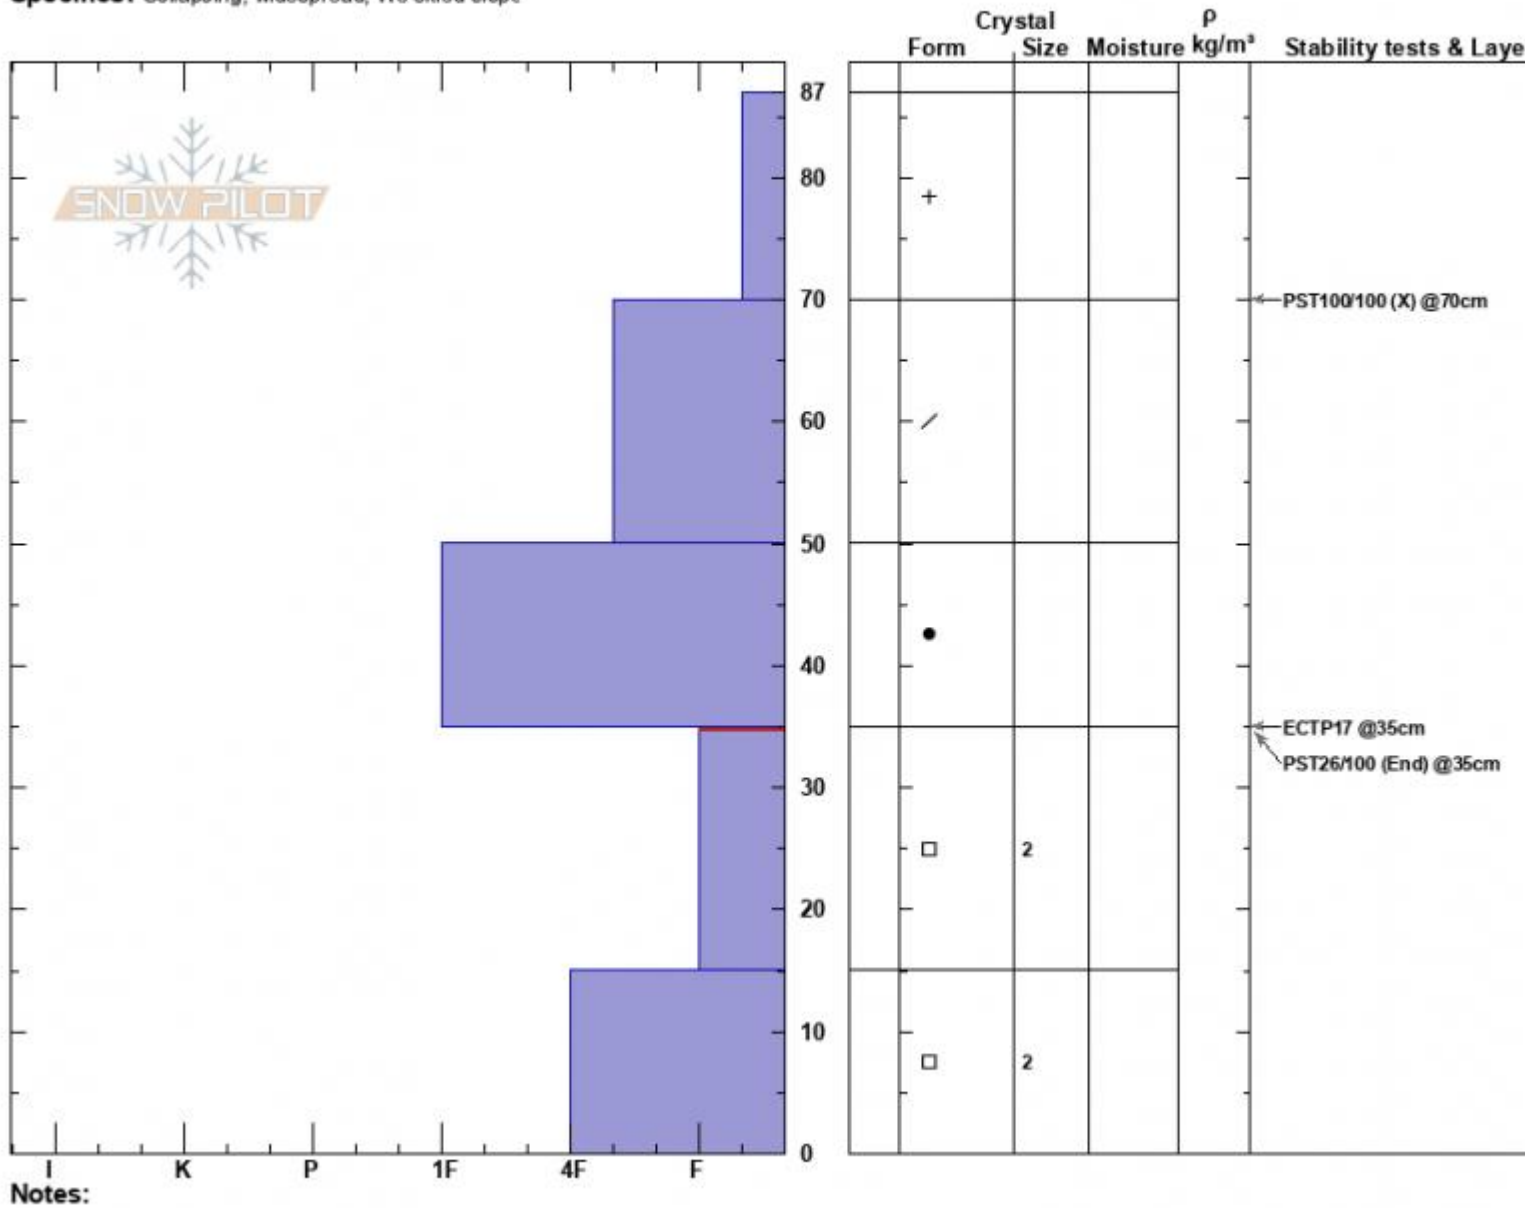

Bacon Rind Meadow
 Madison Range-S
 MT
 Elevation: 8800 ft
 Aspect: 95°
 Specifics: Collapsing, widespread; We skied slope

Ian Hoyer
 12/13/2022 - 1:00pm
 Co-ord: 44.97033N, -111.09591W
 Slope Angle: 22°
 Wind Loading: no

Stability: Fair
 Air Temperature:
 Sky Cover: SCT
 Precipitation: NO
 Wind: W Light Breeze

HS:87
 PF:75
 PS:15
 Layer Notes:
 35-15cm:Problematic layer

Advisory Region
 Southern Madison
 Longitude
 -111.10W
 Latitude
 44.96N
 Southern Madison, 2022-12-13