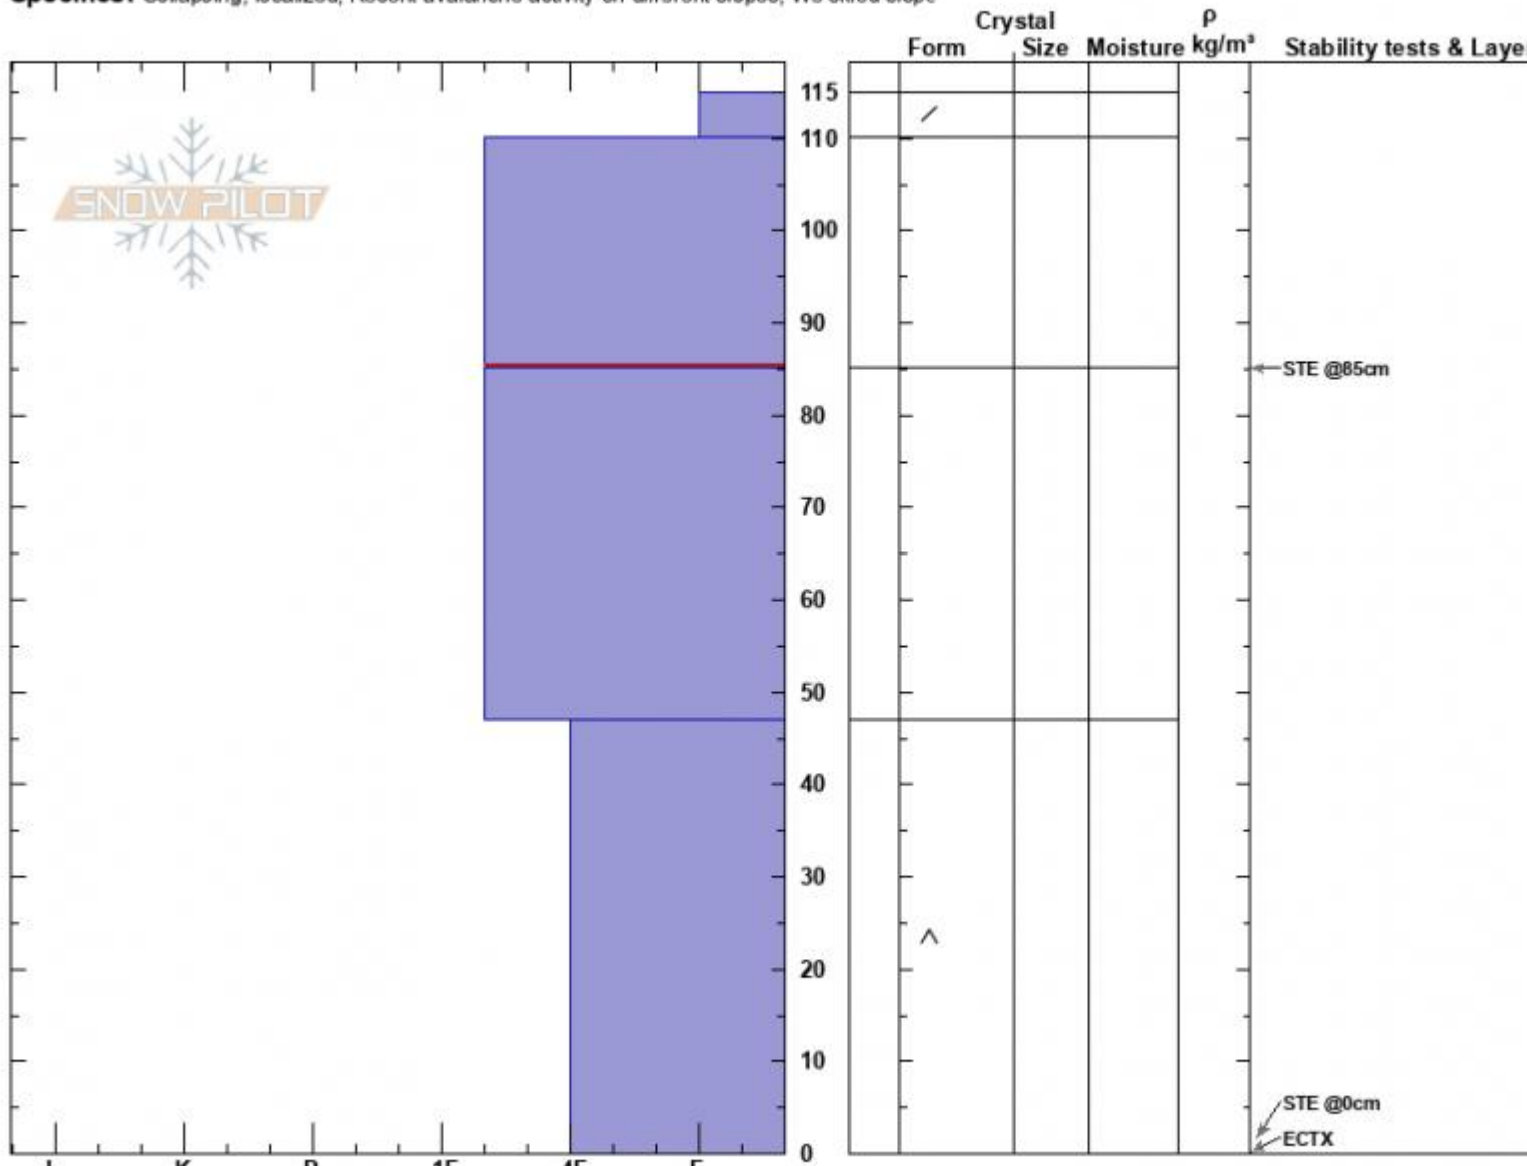

Upper Pebble
 Absaroka Range
 MT
 Elevation: 180 ft
 Aspect: 50°

Don Carroll
 12/13/2022 - 1:00pm
 Co-ord: 45.03321N, -110.04276W
 Slope Angle: 27°
 Wind Loading: yes

Stability:
 Air Temperature: 25°F
 Sky Cover: FEW
 Precipitation: NO
 Wind: Light Breeze

HS:115
 PF:30
 PS: 15
 Layer Notes:
 110-85cm: Problematic layer

Specifics: Collapsing, localized; Recent avalanche activity on different slopes; We skied slope

Notes: Submitted on behalf of Silver Gate Lodging, much wind effected, some wumpling on ridge above 8500; saw avalanches from last week cycle; no pro all way to ground with shovel

Advisory Region
 Out of Advisory Area
 Longitude
 -110.03W
 Latitude
 45.03N
 Out of Advisory Area, 2022-12-14