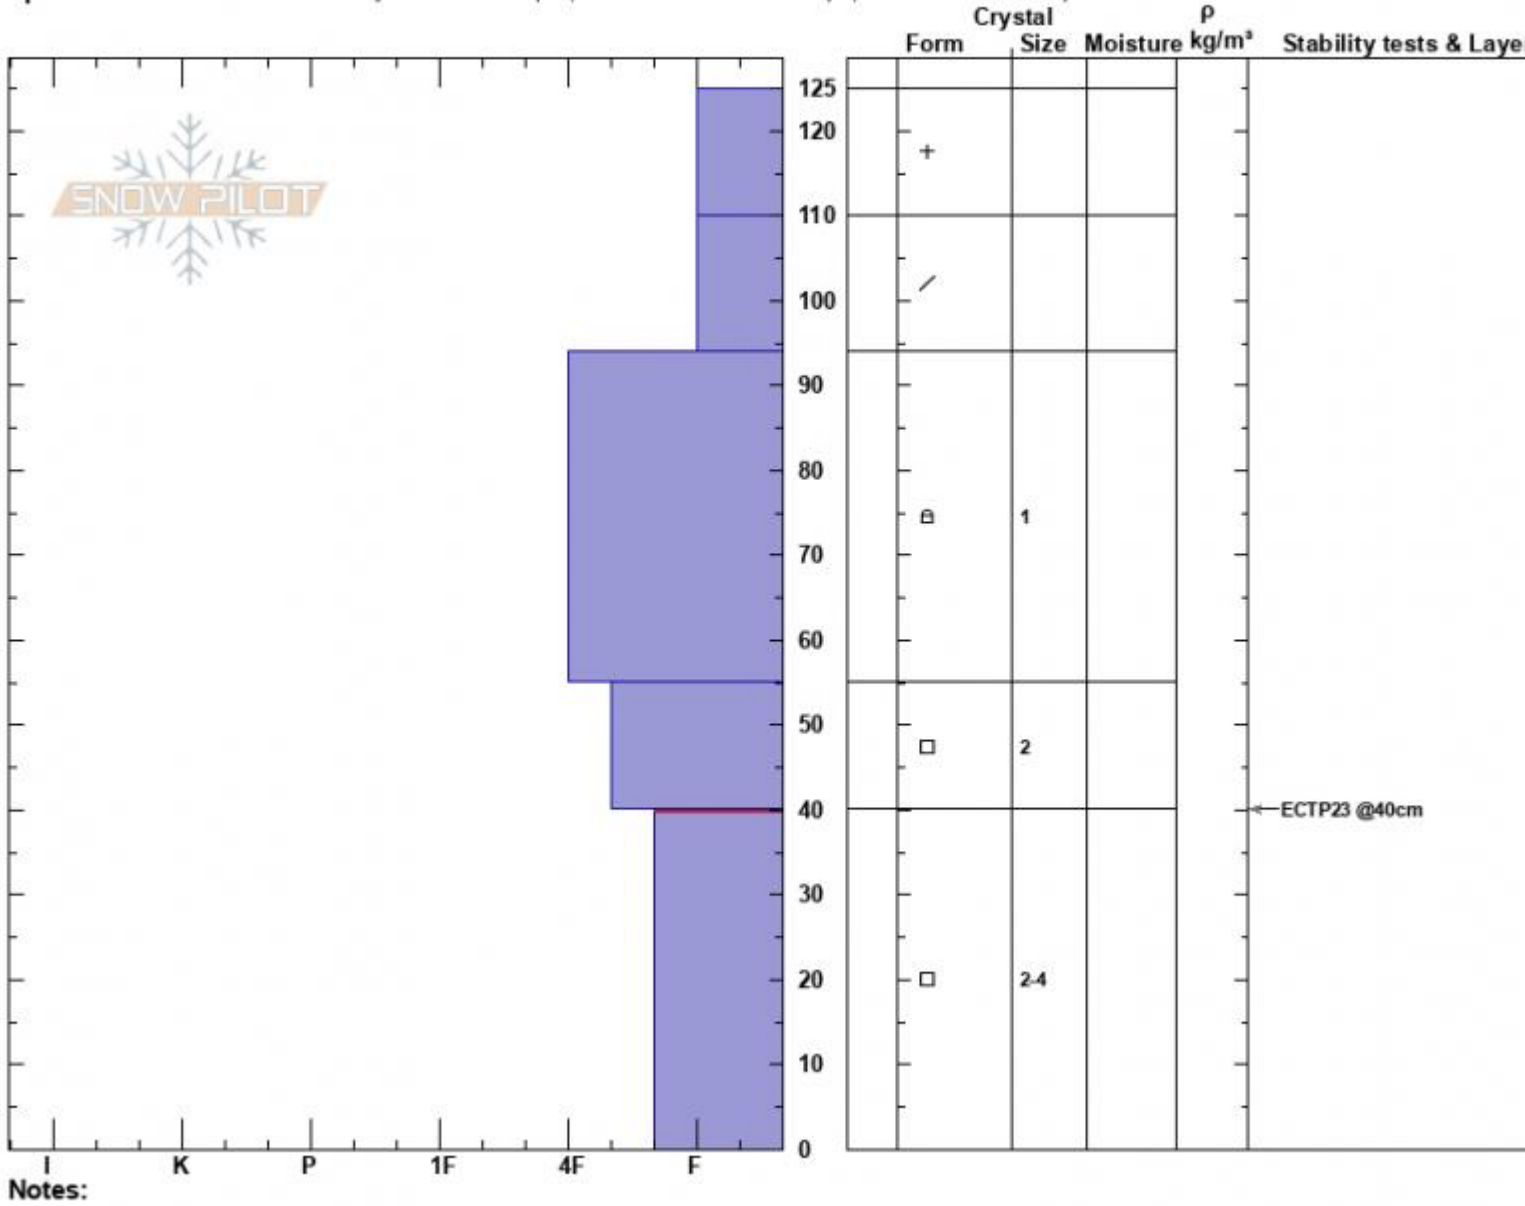

1st Yellowmule
 Madison Range-N
 MT
 Elevation: 9300 ft
 Aspect: 5°

Ian Hoyer
 12/15/2022 - 10:30am
 Co-ord: 45.17527N, -111.38944W
 Slope Angle: 30°
 Wind Loading: no

Stability: Fair
 Air Temperature:
 Sky Cover: OVC
 Precipitation: S-1
 Wind: NW Light Breeze

HS:125 **Layer Notes:**
 40-0cm: Problematic layer

Specifics: Recent avalanche activity on different slopes; Snowmobile tracks on slope; We snowmobiled slope

Advisory Region
 Northern Madison
 Longitude
 -111.38W
 Latitude
 45.17N
 Northern Madison, 2022-12-15