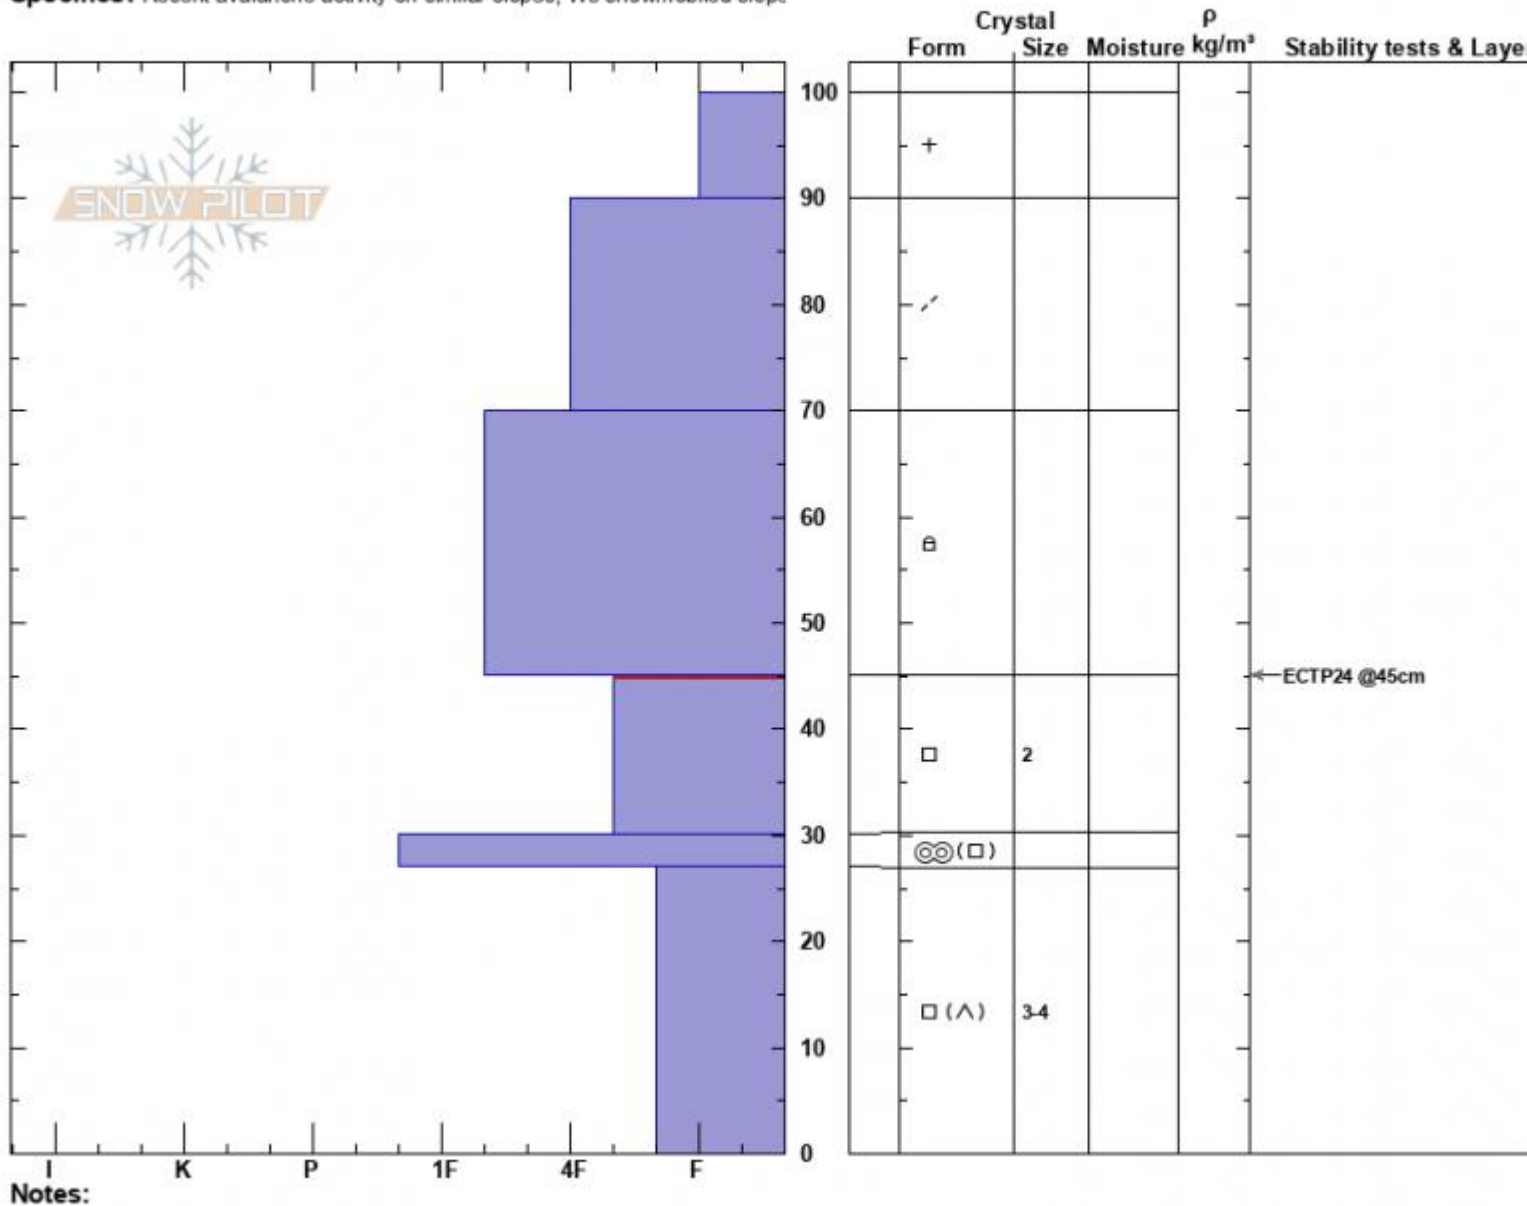

2nd Yellowmule
 Madison Range-N
 MT
 Elevation: 9400 ft
 Aspect: 35°
 Specifics: Recent avalanche activity on similar slopes; We snowmobiled slope

Ian Hoyer
 12/15/2022 - 11:00am
 Co-ord: 45.17741N, -111.40097W
 Slope Angle: 28°
 Wind Loading: no

Stability: Fair
 Air Temperature:
 Sky Cover: OVC
 Precipitation: NO
 Wind: N Light Breeze

HS:100
 PF:80
 Layer Notes: 45-30cm:Problematic layer

Advisory Region
 Northern Madison
 Longitude
 -111.38W
 Latitude
 45.17N
 Northern Madison, 2022-12-15