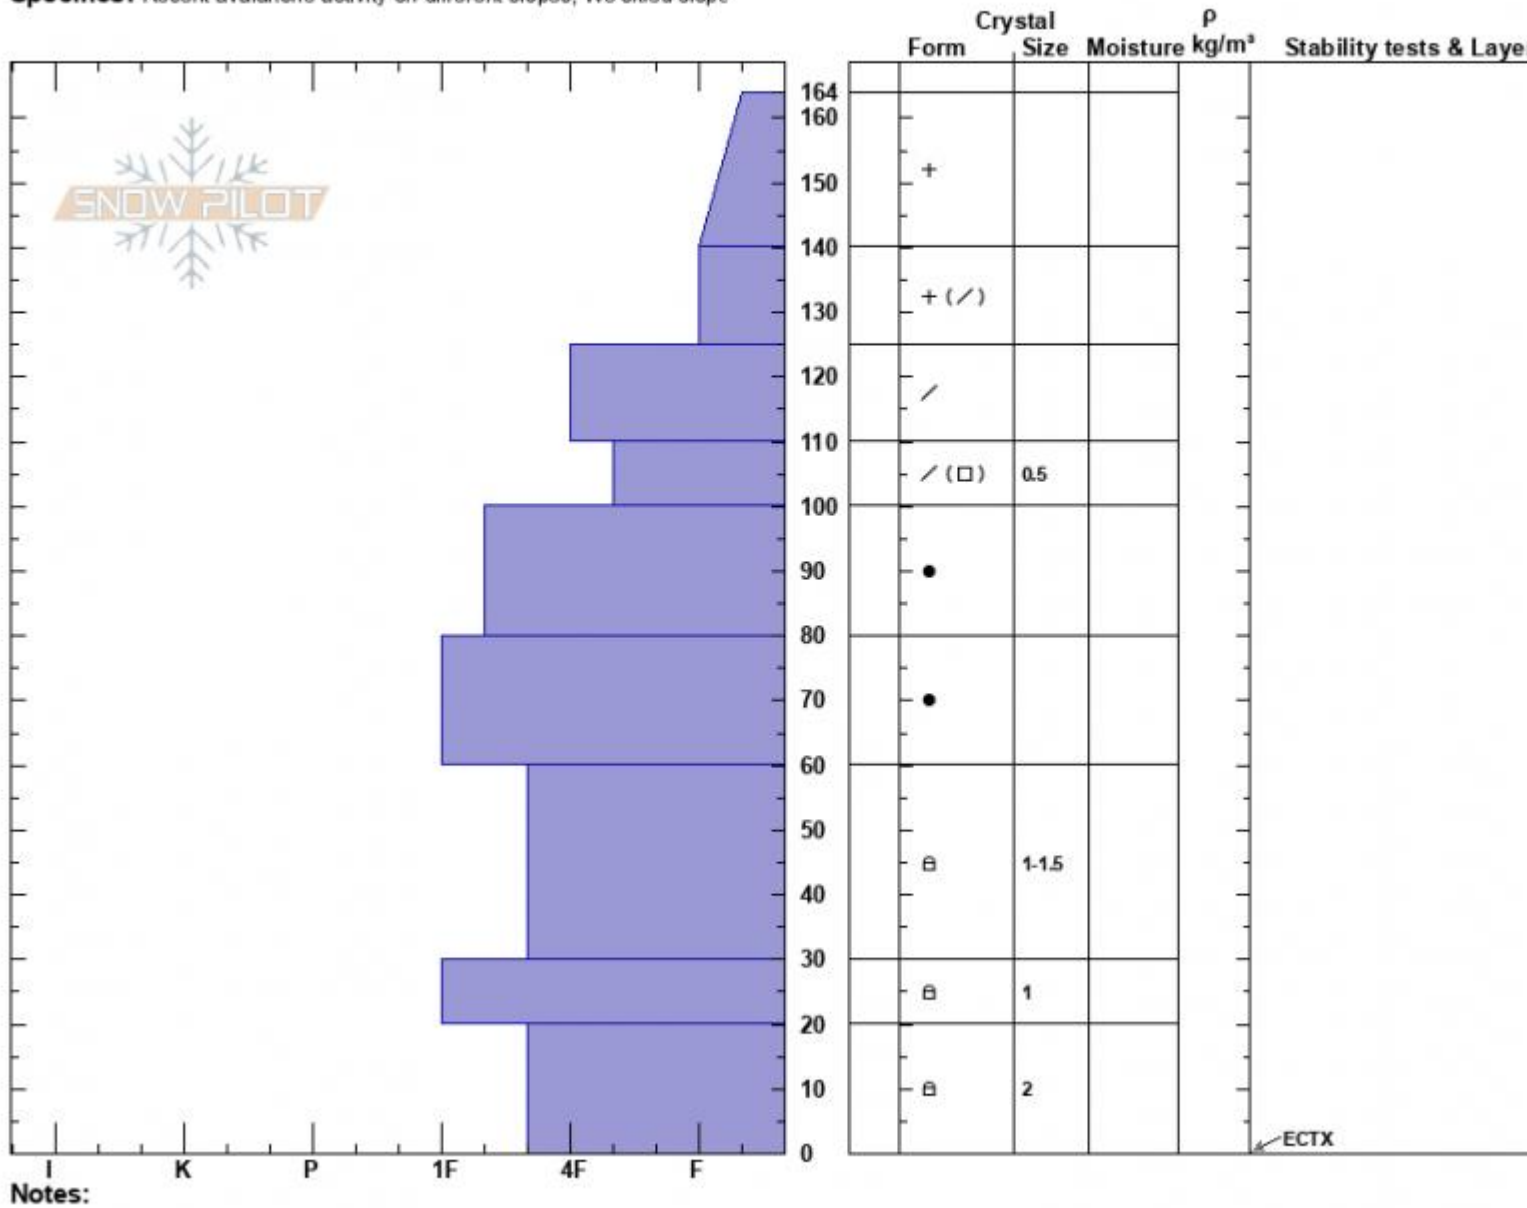

Rob's Knob  
 Cooke City  
 MT  
 Elevation: 9476 ft  
 Aspect: 65°  
 Specifics: Recent avalanche activity on different slopes; We skied slope

Alex Marienthal  
 12/09/2022 - 11:45pm  
 Co-ord: 45.06784N, -109.95165W  
 Slope Angle: 21°  
 Wind Loading: previous

Stability: Fair  
 Air Temperature: -9.5°C  
 Sky Cover: OVC  
 Precipitation: S2  
 Wind: S Moderate

HS:164 Layer Notes:

Advisory Region  
 Cooke City  
 Longitude  
 -109.95W  
 Latitude  
 45.07N  
 Cooke City, 2022-12-10