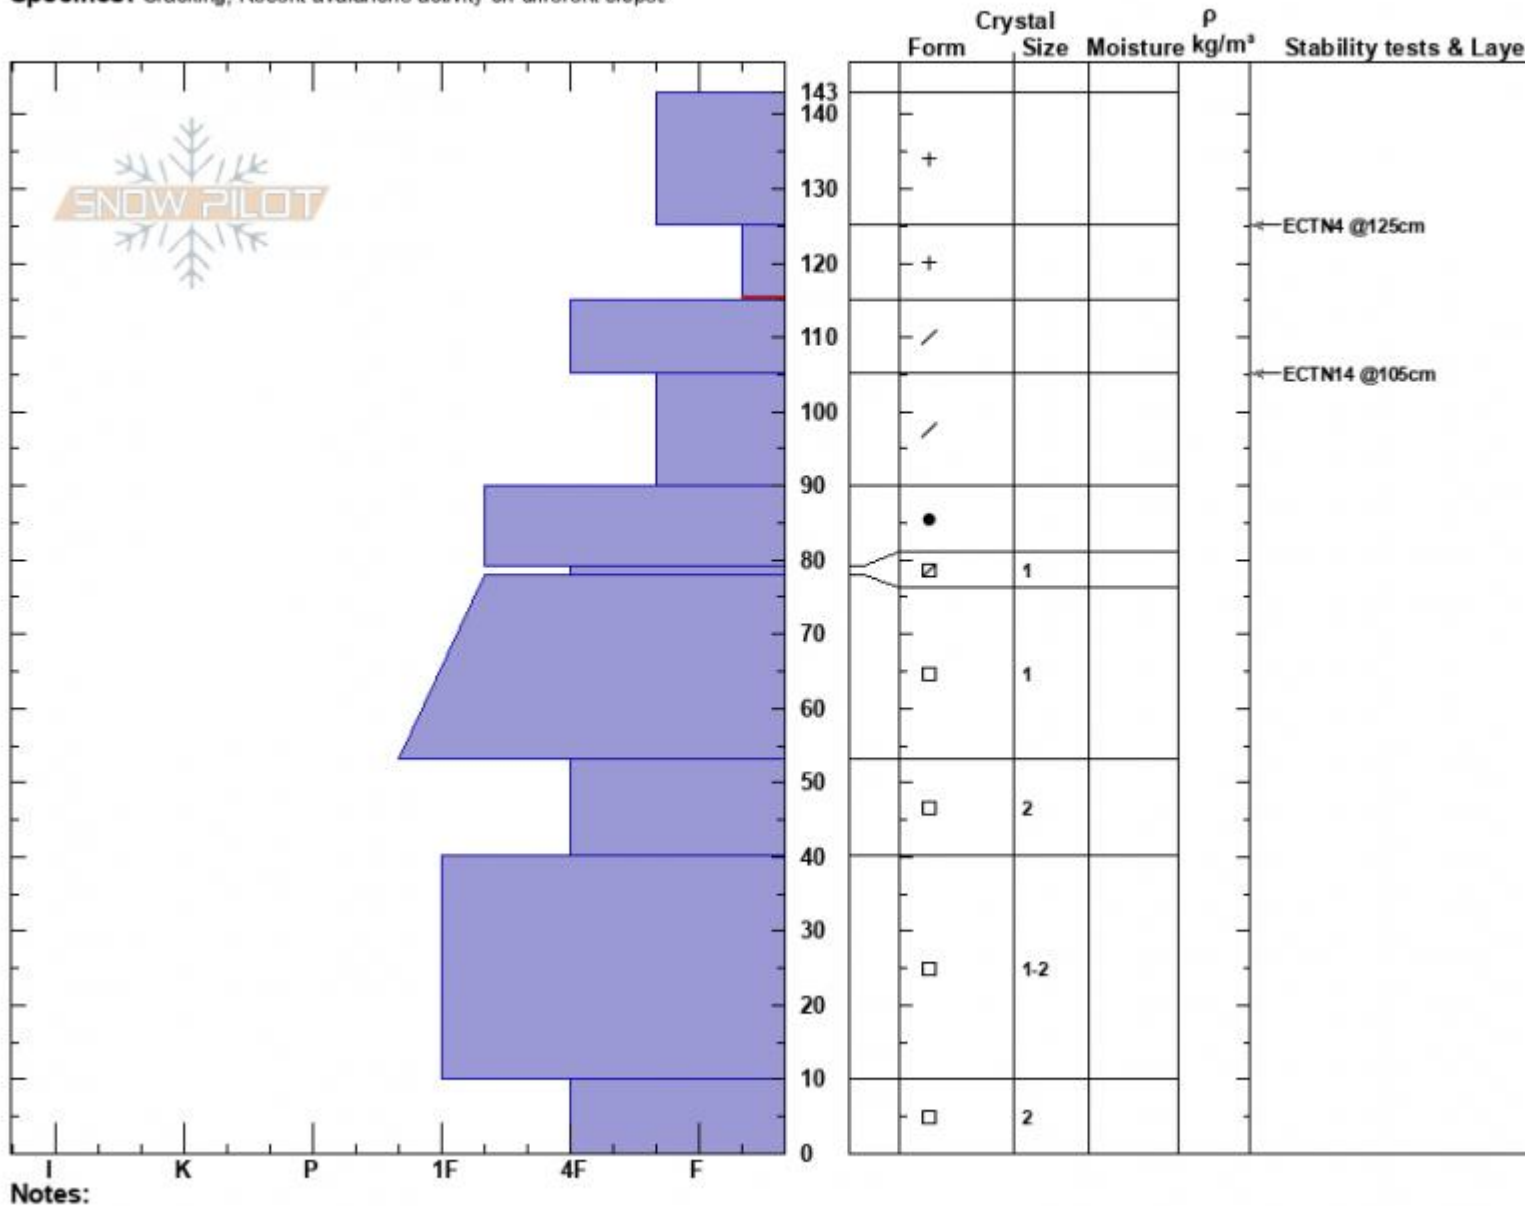

West Henderson
 Cooke City
 MT
 Elevation: 9328 ft
 Aspect: 220°
 Specifics: Cracking; Recent avalanche activity on different slopes

Dave Zinn
 12/21/2022 - 9:15am
 Co-ord: 45.04193N, -109.94346W
 Slope Angle: 25°
 Wind Loading:

Stability: Poor
 Air Temperature: -15°C
 Sky Cover: OVC
 Precipitation: NO
 Wind: W Light Breeze

HS:143
 PF:90
 PS:30
 Layer Notes: 125-115cm:Problematic layer

Advisory Region
 Cooke City
 Longitude
 -109.95W
 Latitude
 45.05N
 Cooke City, 2022-12-21