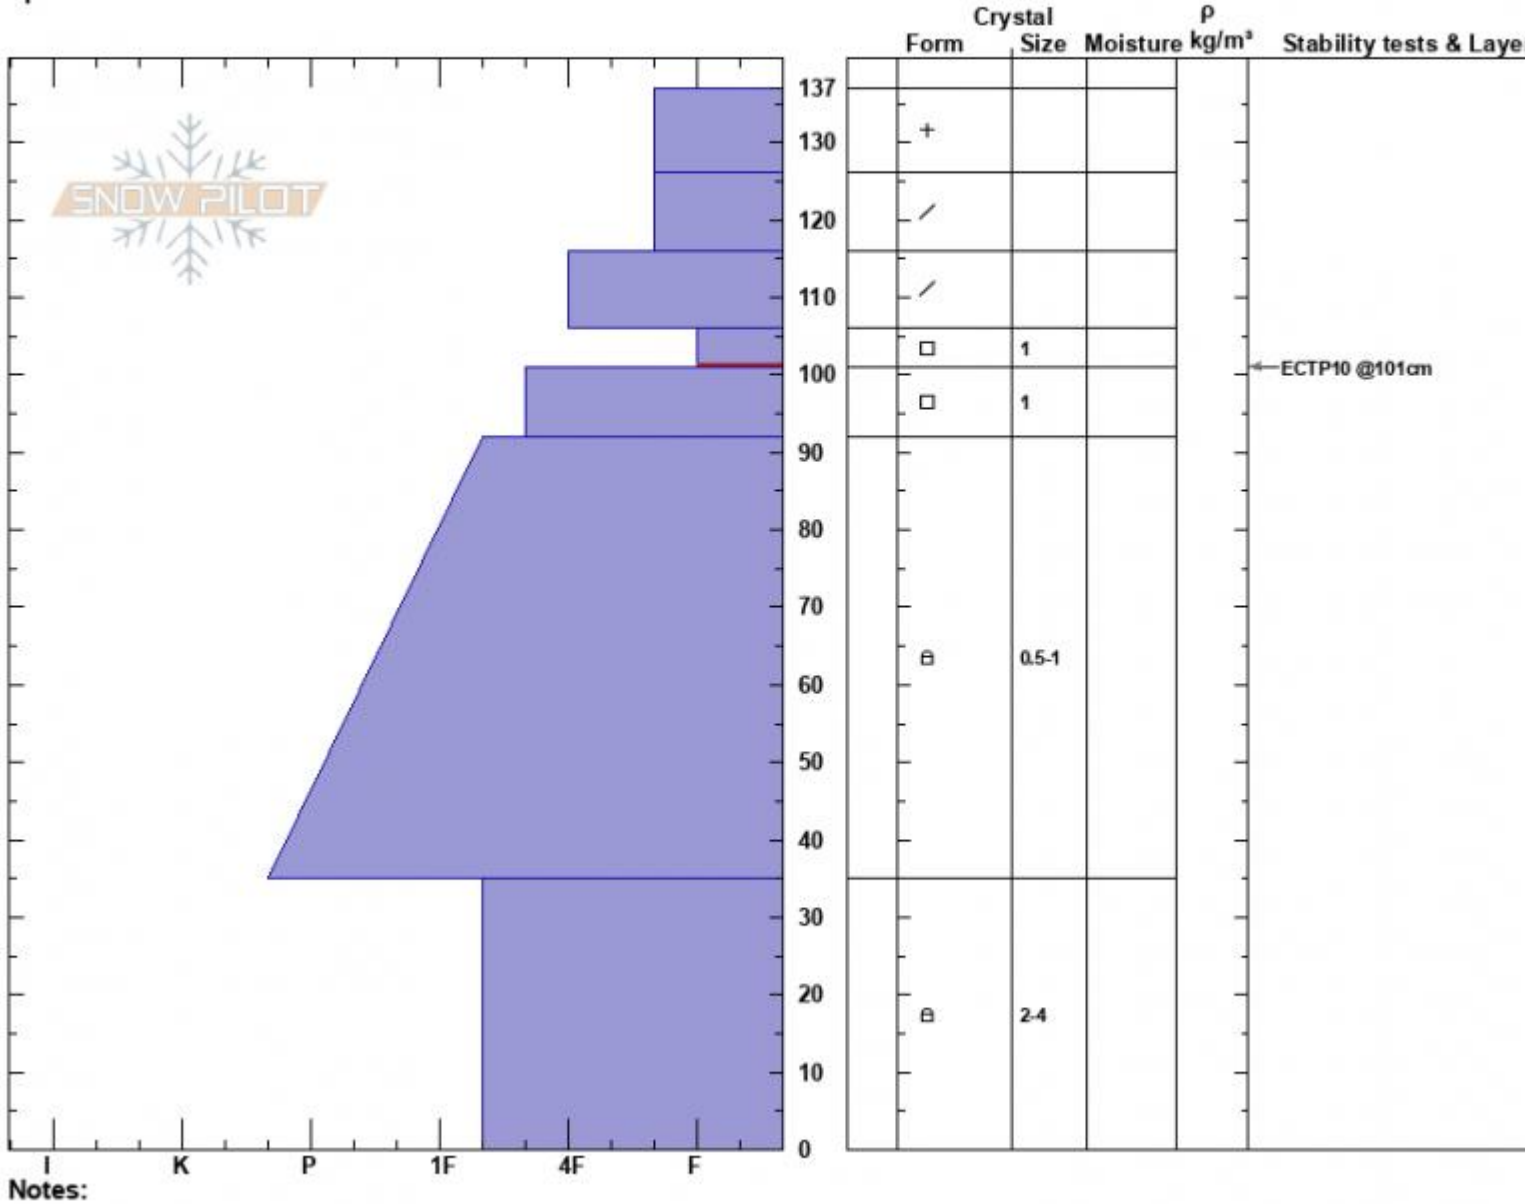

Ski Hill
 Lionhead Range
 MT
 Elevation: 8600 ft
 Aspect: 80°
 Specifics:

Doug Chabot-Admin
 12/24/2022 - 11:15am
 Co-ord: 44.70298N, -111.29786W
 Slope Angle: 27°
 Wind Loading: no

Stability: Fair
 Air Temperature:
 Sky Cover: OVC
 Precipitation: NO
 Wind: Calm

HS:137 **Layer Notes:**
 106-101cm: Problematic layer

Advisory Region
 Lionhead Range
 Longitude
 -111.29W
 Latitude
 44.70N
 Lionhead Range, 2022-12-24