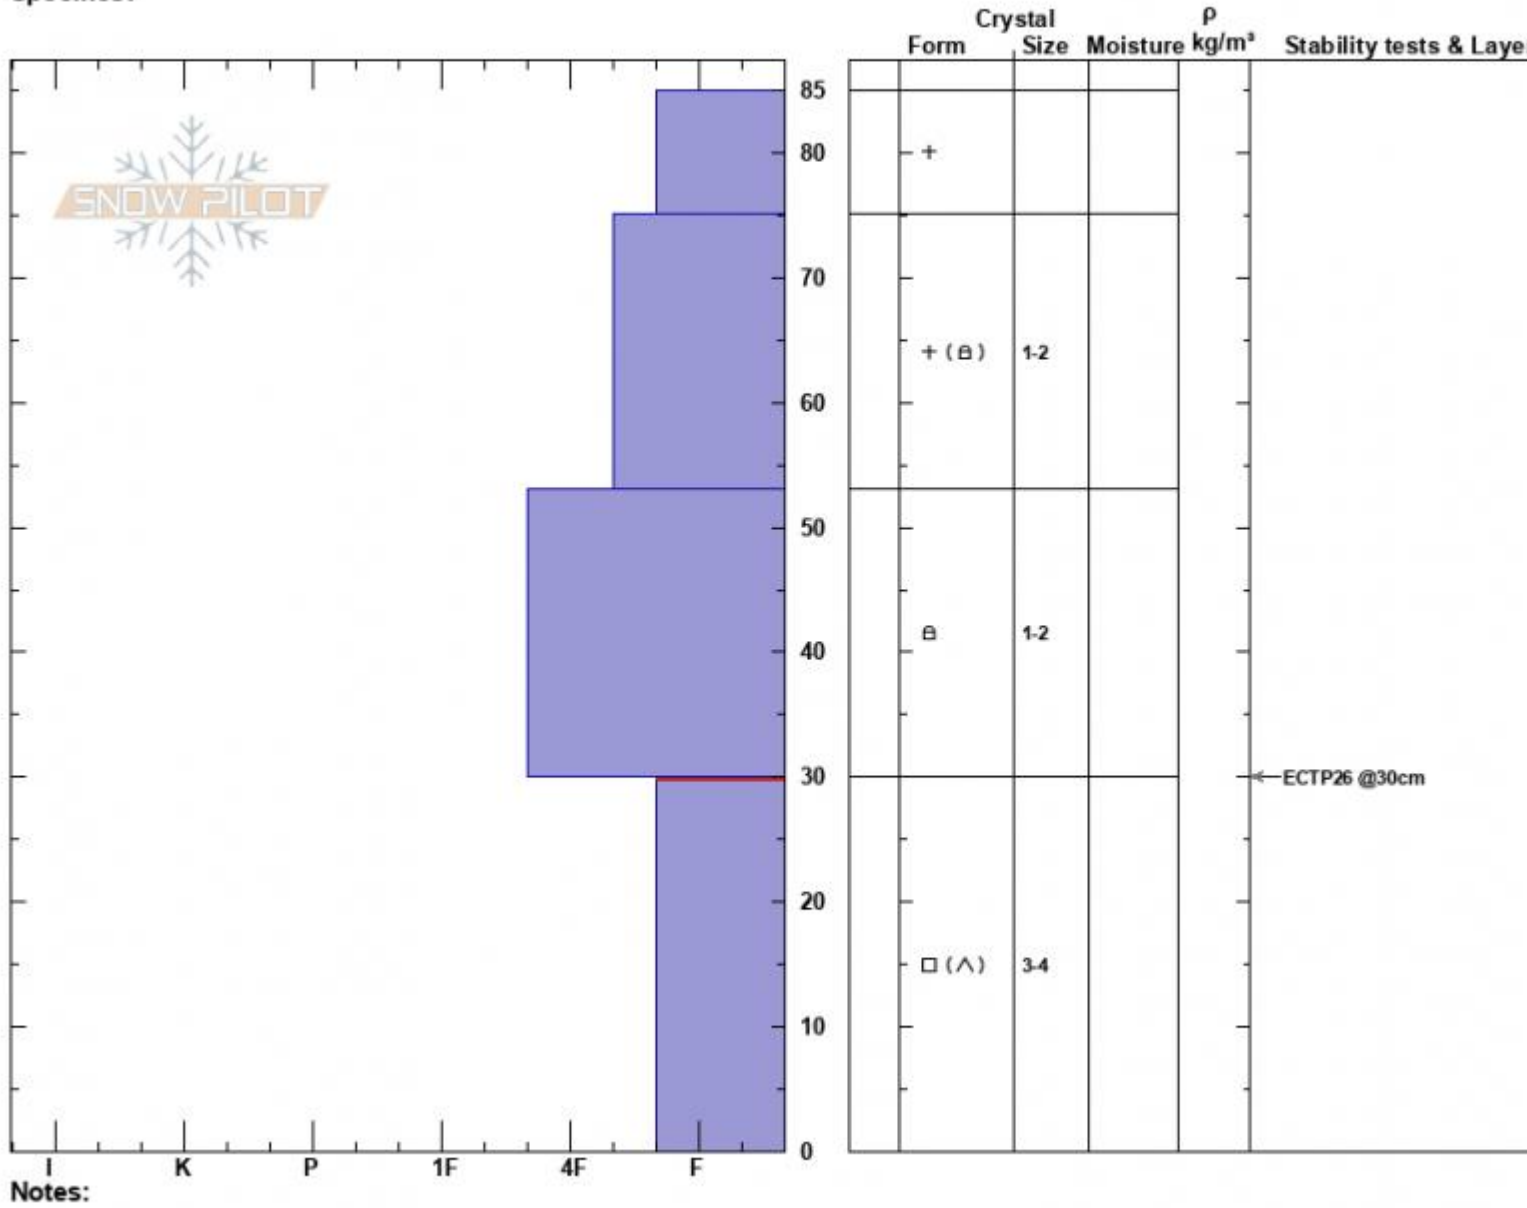

Above Hebgen Lake
 Henry Mtns
 MT
 Elevation: 9000 ft
 Aspect: 200°
 Specifics:

Doug Chabot-Admin
 12/20/2022 - 12:15pm
 Co-ord: 44.83803N, -111.34129W
 Slope Angle: 25°
 Wind Loading: no

Stability: Fair
 Air Temperature:
 Sky Cover: OVC
 Precipitation: NO
 Wind: S Moderate

HS:85
 Layer Notes:
 30-0cm: Problematic layer

Advisory Region
 Lionhead Range
 Longitude
 -111.34W
 Latitude
 44.84N
 Lionhead Range, 2022-12-25