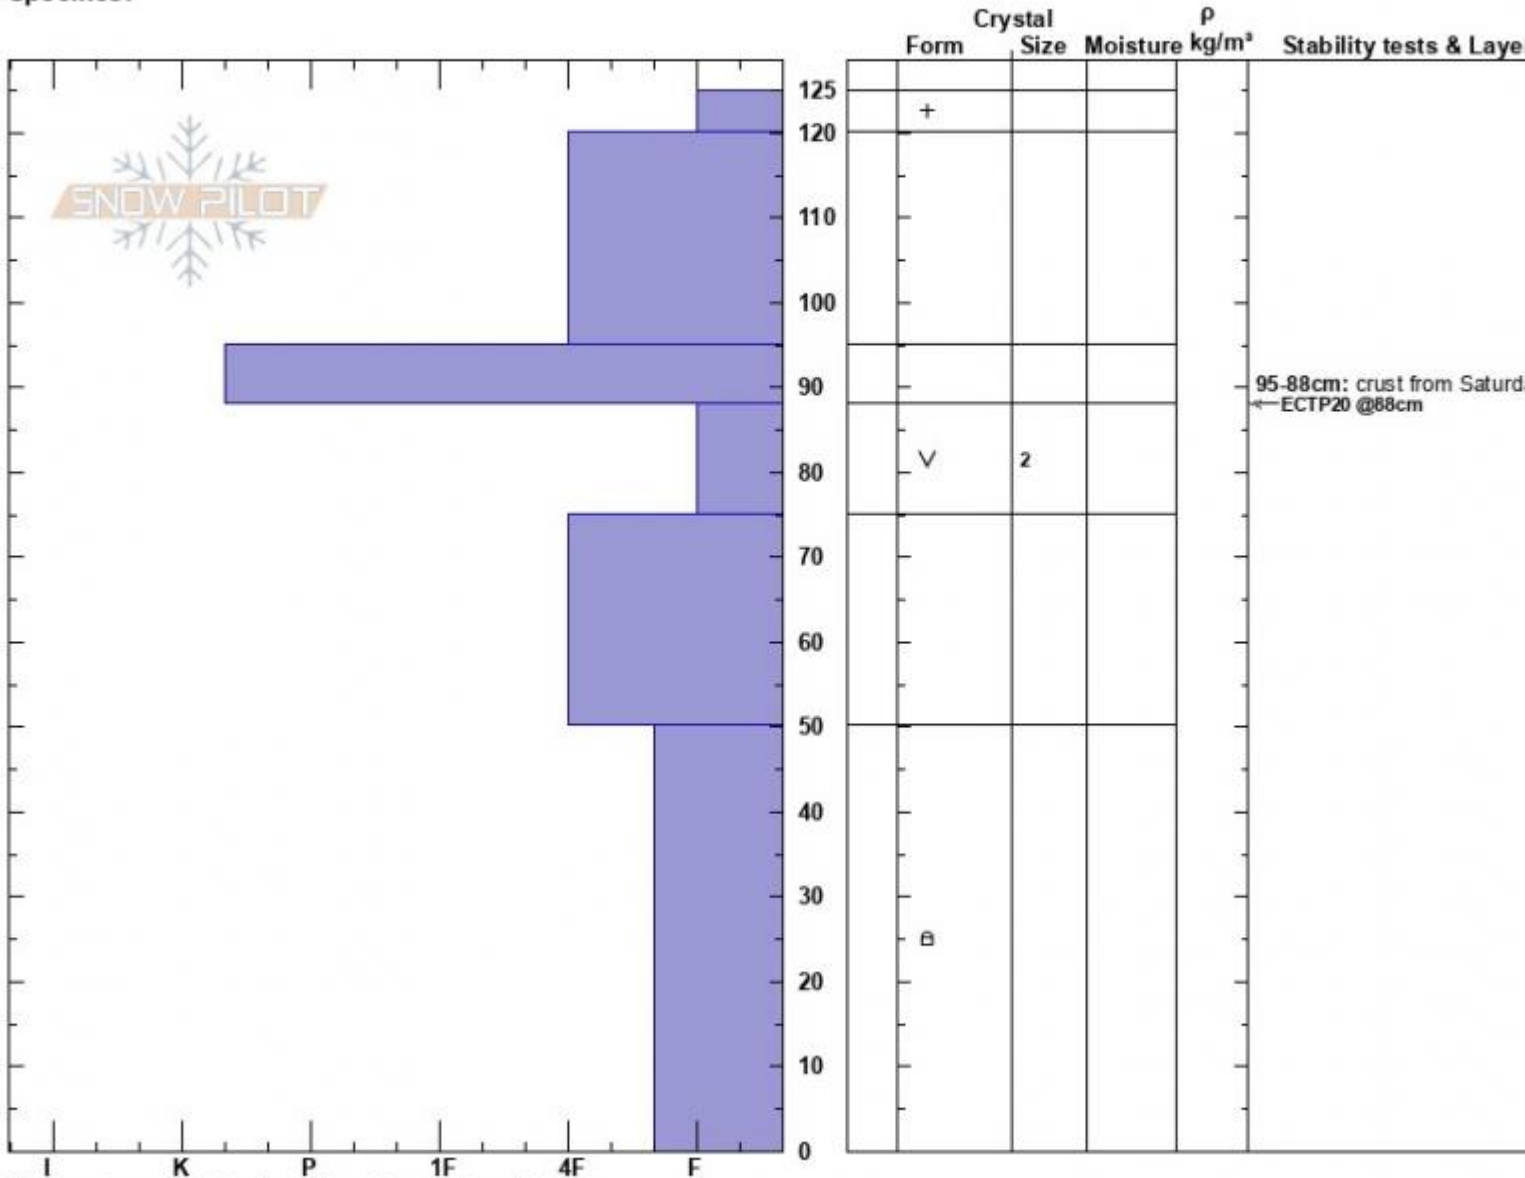

Blackmore 12/26/22
 Gallatin Range-N
 MT
 Elevation: 9590 ft
 Aspect: E
 Specifics:

Elana Selinger
 12/26/2022 - 12:30pm
 Co-ord: 45.44625N, -111.00014W
 Slope Angle: 25°
 Wind Loading: yes

Stability:
 Air Temperature: 35°C
 Sky Cover: CLR
 Precipitation: NO
 Wind: SW Strong

HS:125 **Layer Notes:**
 95-88cm: crust from Saturday
 88-75cm: Problematic layer

Notes: strong gusts blowing SW, evidence of S and N winds

we dug in a protected area in sparse trees to try to find intact SH, others on a more open slope found the SH layer but it did not propagate
 handpit at the top of the ridge also found SH layer

Advisory Region
 Northern Gallatin
 Longitude
 -111.00W
 Latitude
 45.44N
 Northern Gallatin, 2022-12-27