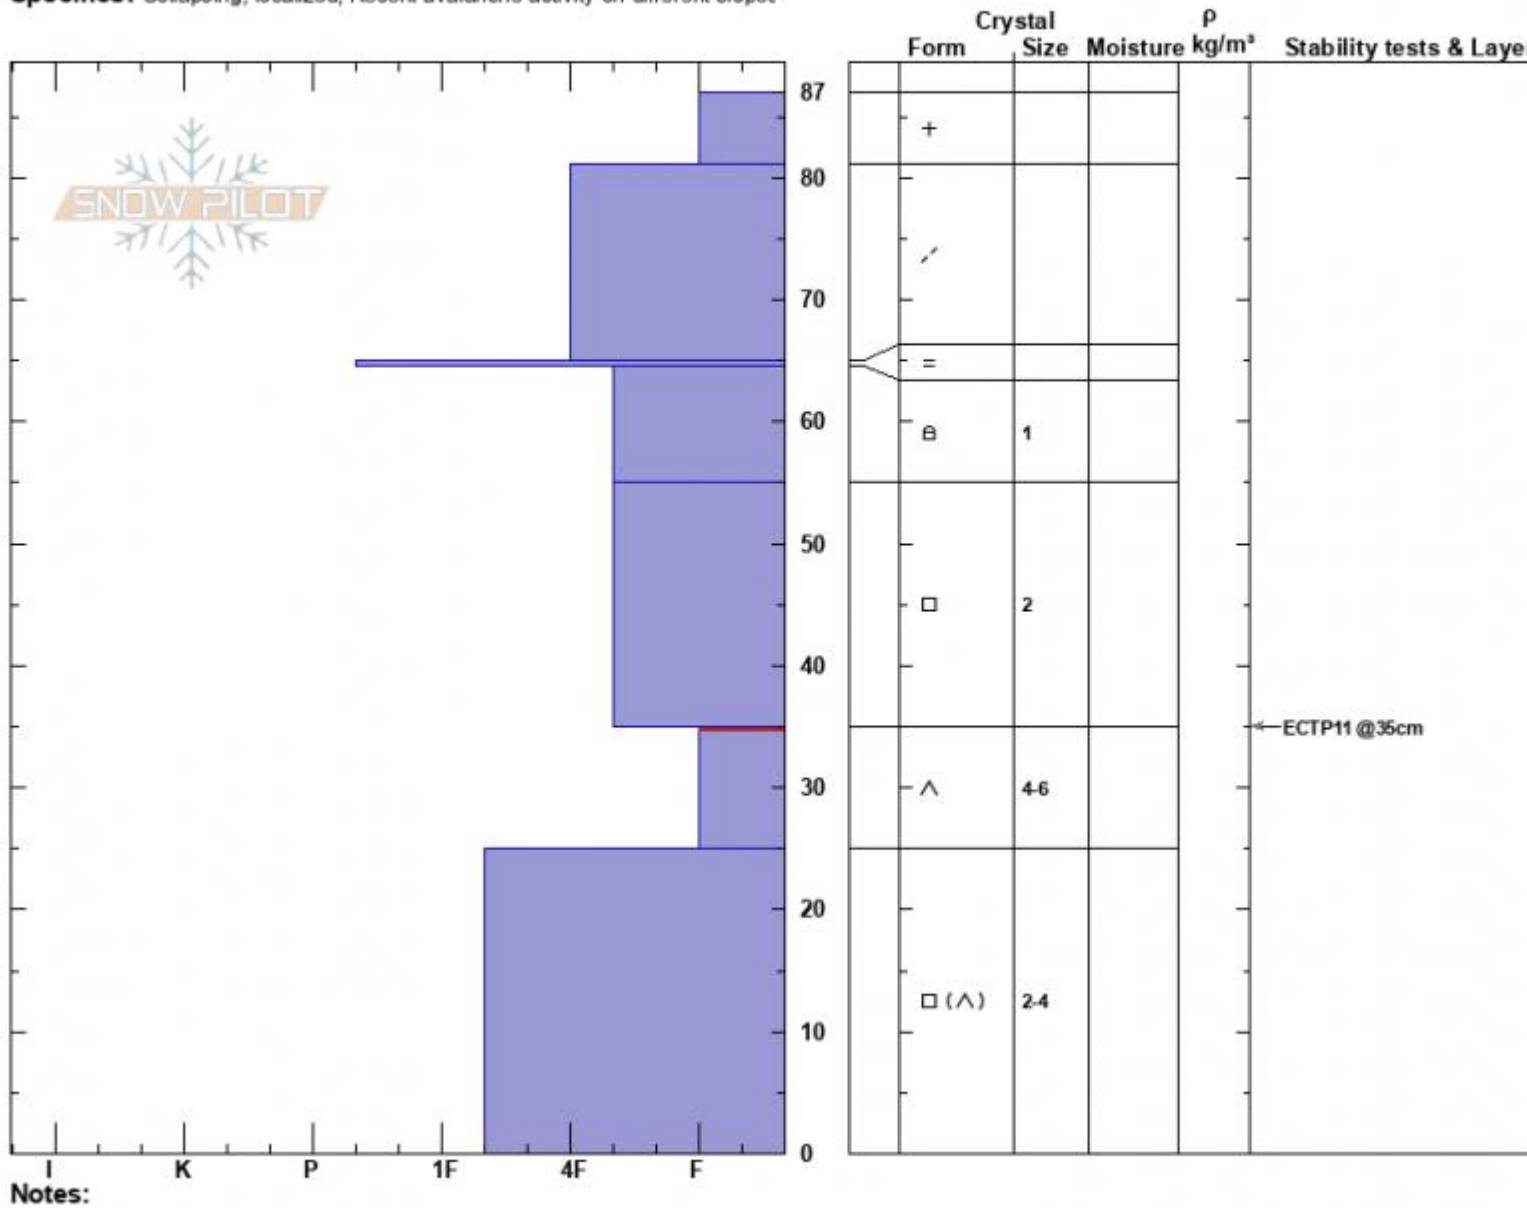

Consolation Hill
 Madison Range-S
 MT
 Elevation: 9200 ft
 Aspect: 115°
 Specifics: Collapsing, localized; Recent avalanche activity on different slopes

Ian Hoyer
 12/28/2022 - 12:00pm
 Co-ord: 44.97243N, -111.27132W
 Slope Angle: 20°
 Wind Loading: no

Stability: Poor
 Air Temperature:
 Sky Cover: OVC
 Precipitation: S-1
 Wind: NW Light Breeze

HS:87
 PF:70
 Layer Notes: 35-25cm:Problematic layer

Advisory Region
 Southern Madison
 Longitude
 -111.27W
 Latitude
 45.06N
 Southern Madison, 2022-12-28