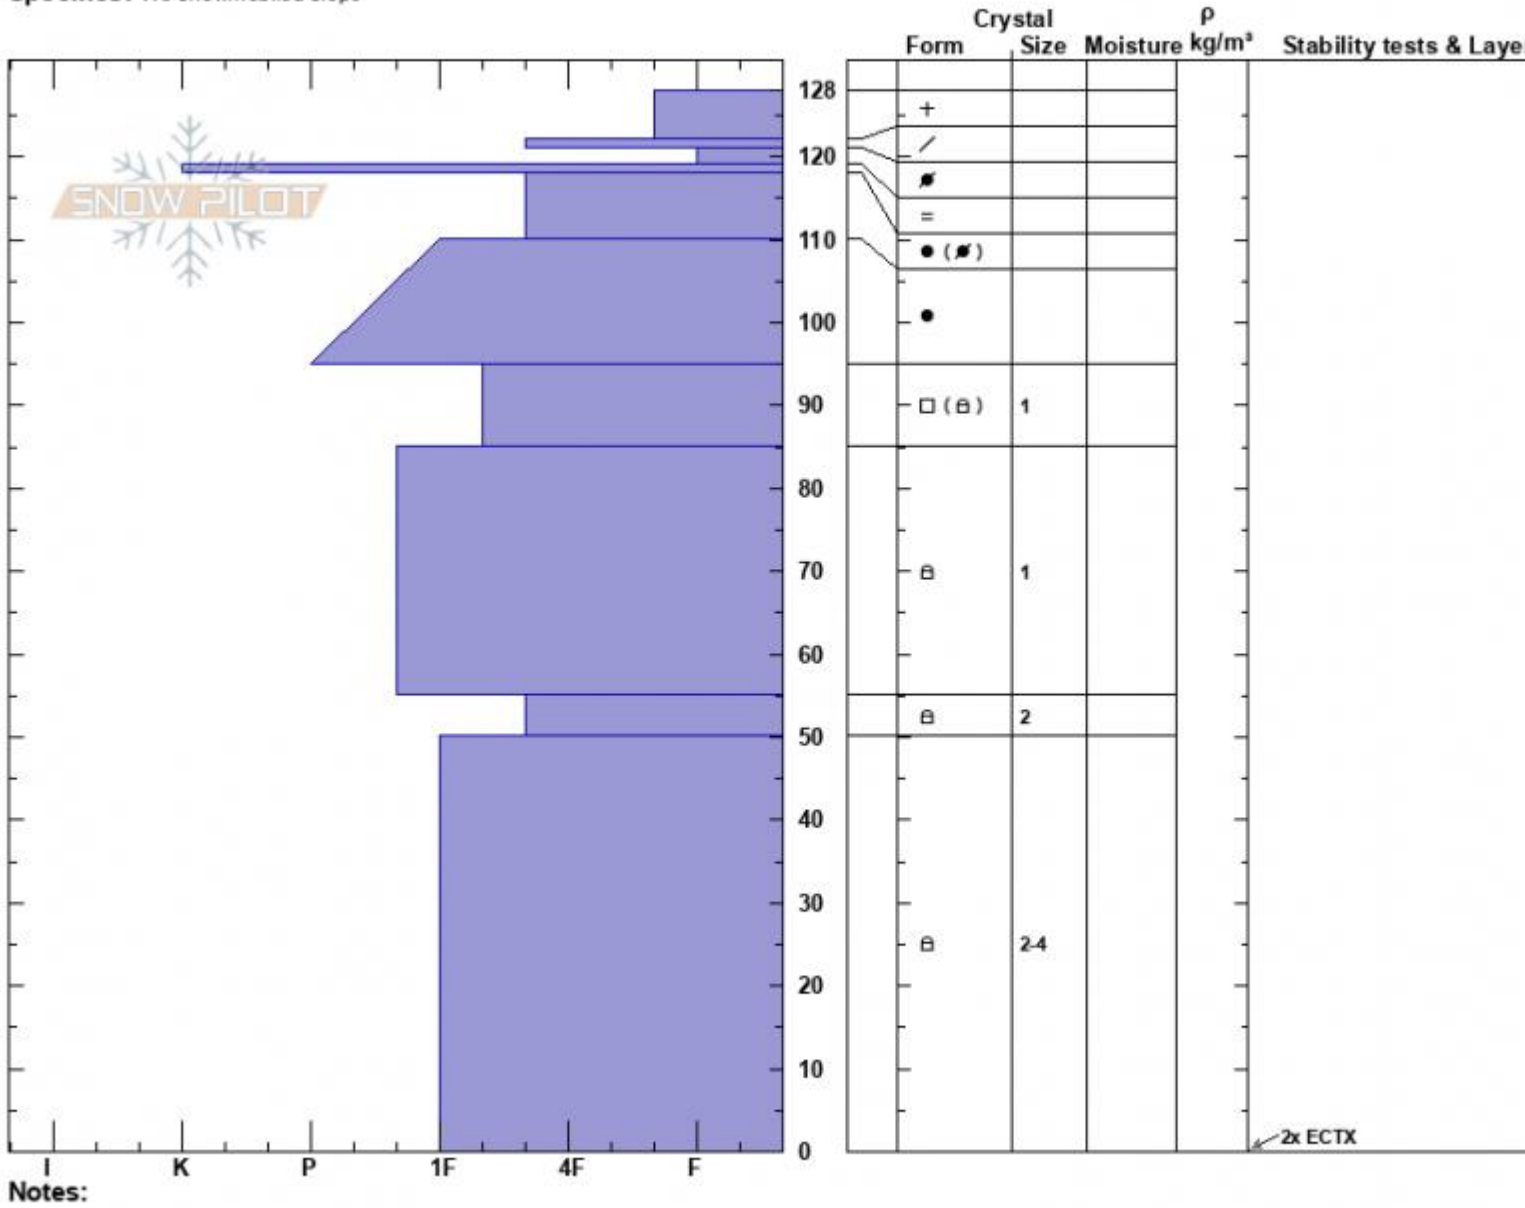

1st Yellow Mule
 Madison Range-N
 MT
 Elevation: 9485 ft
 Aspect: 27°
 Specifics: We snowmobiled slope

Alex Marienthal
 12/26/2022 - 11:00am
 Co-ord: 45.17512N, -111.38662W
 Slope Angle: 17°
 Wind Loading: previous

Stability: Fair
 Air Temperature:
 Sky Cover: BKN
 Precipitation: NO
 Wind: Calm

HS:128 Layer Notes:
 55-50cm: Problematic layer

Advisory Region
 Northern Madison
 Longitude
 -111.38W
 Latitude
 45.17N
 Northern Madison, 2022-12-26