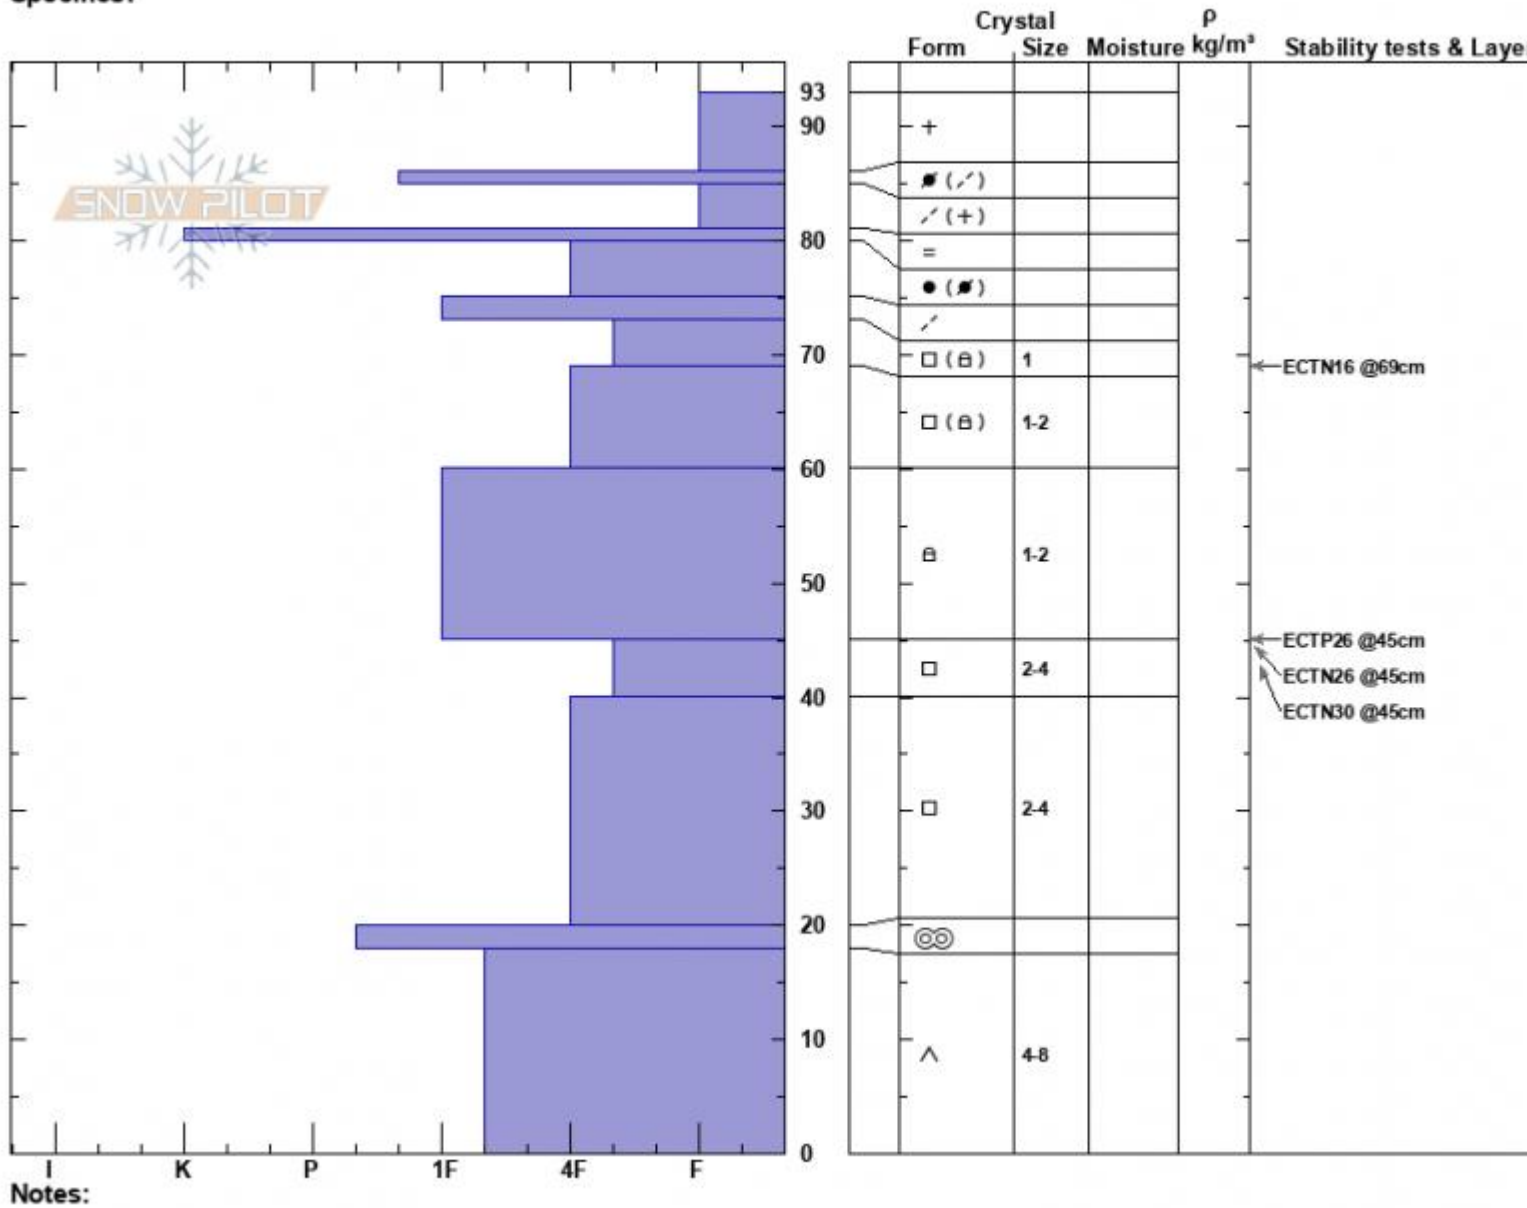

2nd Yellow Mule
 Madison Range-N
 MT
 Elevation: 9400 ft
 Aspect: 50°
 Specifics:

Alex Marienthal
 12/26/2022 - 11:45am
 Co-ord: 45.17714N, -111.40059W
 Slope Angle: 25°
 Wind Loading: previous

Stability: Fair
 Air Temperature:
 Sky Cover: SCT
 Precipitation: NO
 Wind: SW Moderate

HS:93
 Layer Notes:
 45-40cm: Problematic layer

Advisory Region
 Northern Madison
 Longitude
 -111.38W
 Latitude
 45.17N
 Northern Madison, 2022-12-26