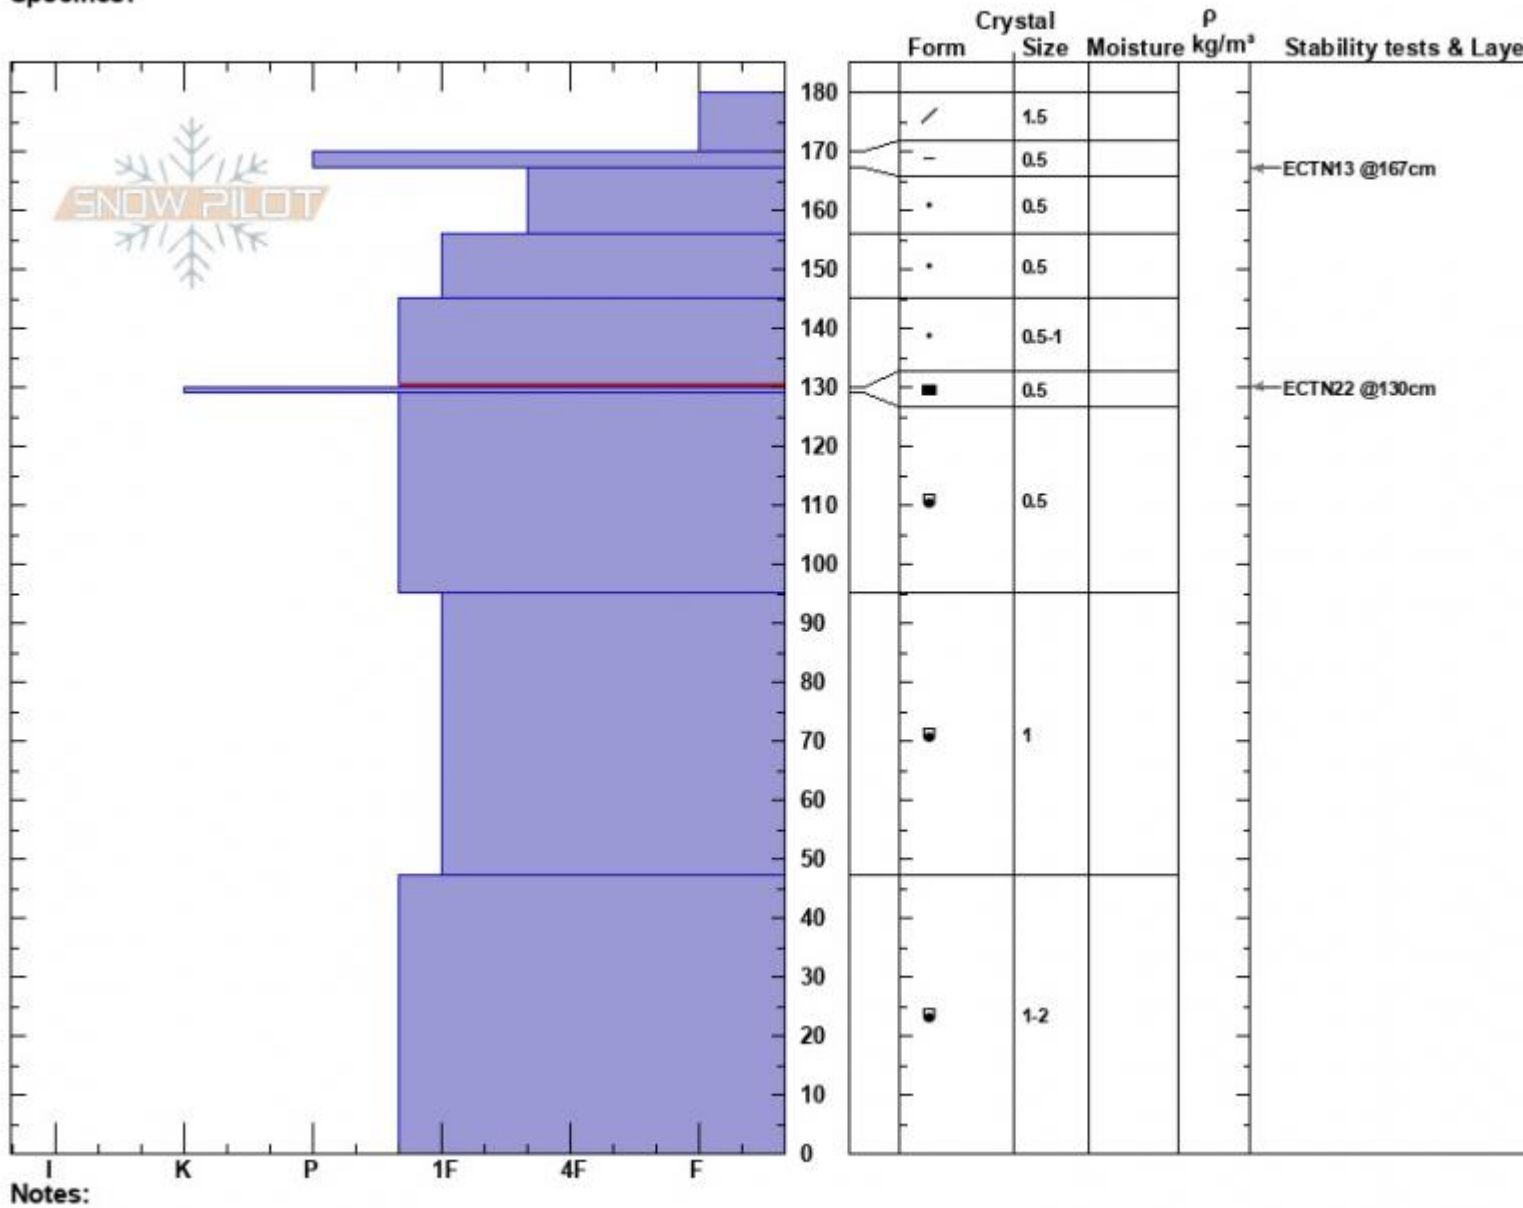

Blackmore Lake
 Gallatin Range-N
 MT
 Elevation: 2626 m
 Aspect: NE
 Specifics:

Erich Schreier
 12/31/2022 - 1:30pm
 Co-ord: 45.46733N, -110.99837W
 Slope Angle: 30°
 Wind Loading: previous

Stability:
 Air Temperature: -2°C
 Sky Cover: SCT
 Precipitation: NO
 Wind:

HS:180 **Layer Notes:**
 145-130cm: Problematic layer

Advisory Region
 Northern Gallatin
 Longitude
 -111.00W
 Latitude
 45.44N
 Northern Gallatin, 2022-12-31