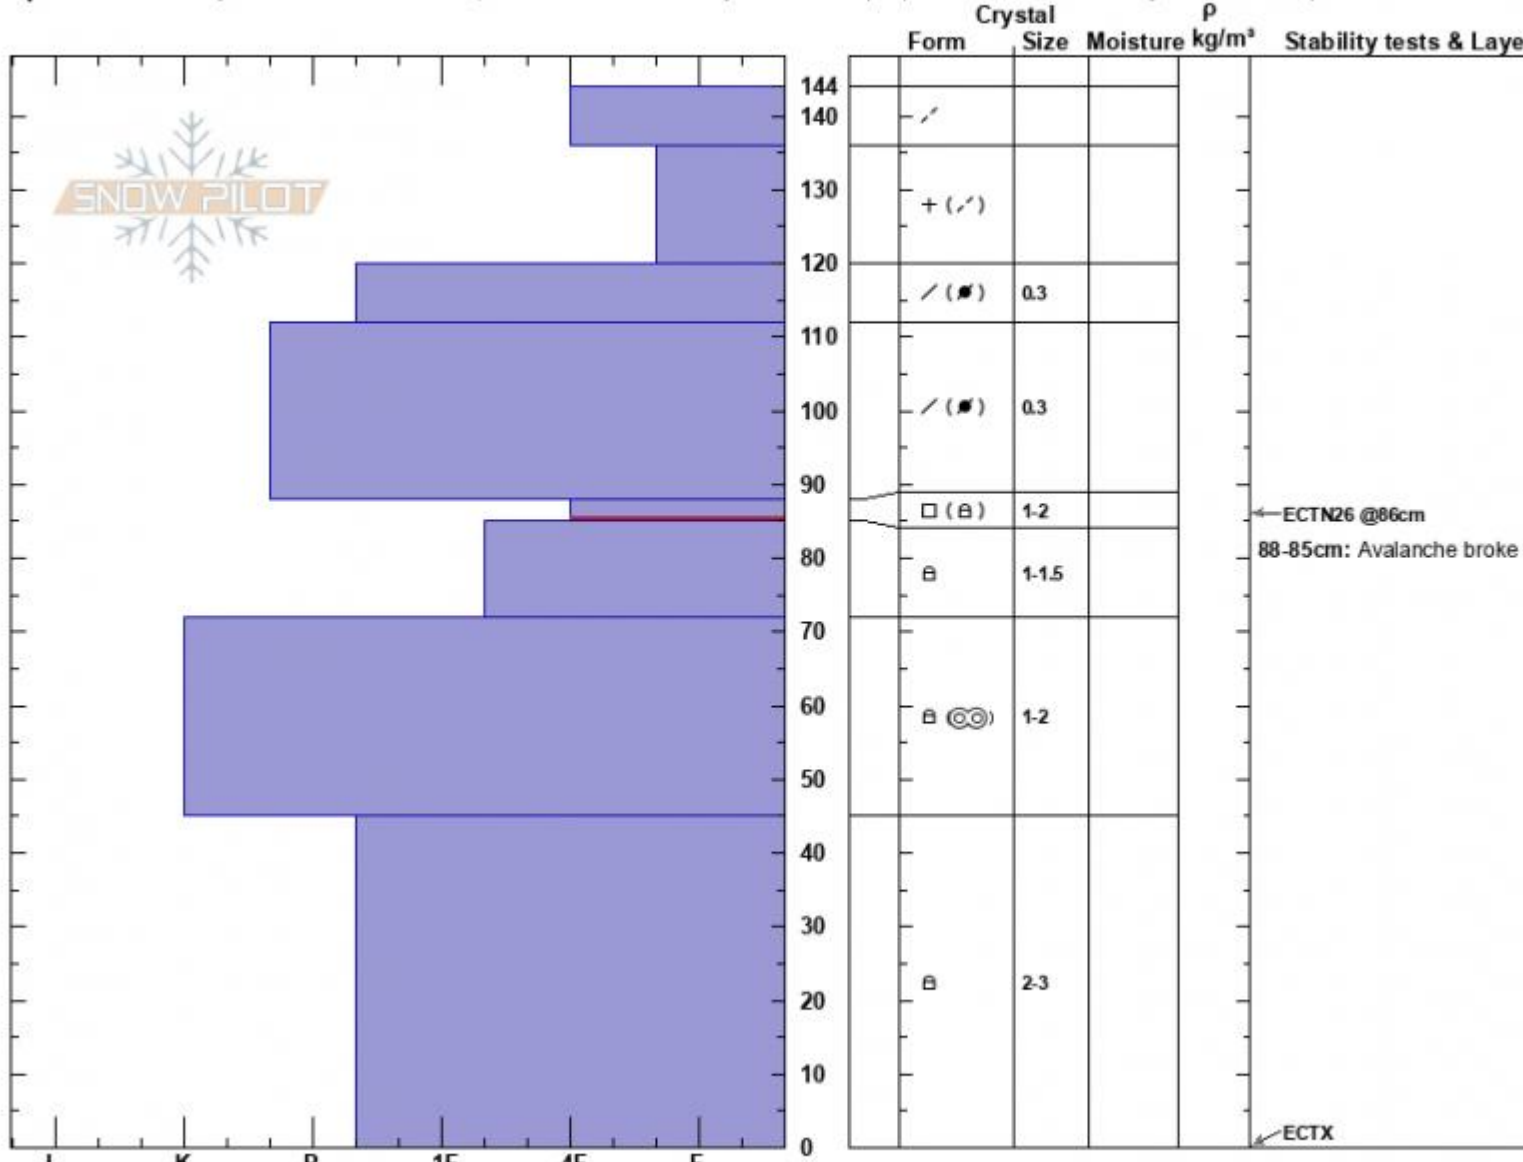

Crown Butte Fatality
 Cooke City
 MT
 Elevation: 9889 ft
 Aspect: 120°

Alex Marienthal
 01/01/2023 - 10:45am
 Co-ord: 45.05148N, -109.96152W
 Slope Angle: 27°
 Wind Loading: yes

Stability: Poor
 Air Temperature:
 Sky Cover: OVC
 Precipitation: S-1
 Wind: S Moderate

HS:144
 PF:25
Layer Notes:
 88-85cm: Avalanche broke here
 88-85cm: Problematic layer

Specifics: Pit is adjacent to avalanche: crown; Recent avalanche activity on similar slopes; Recent avalanche activity on different slopes

Notes: Crown profile from HS-AMu-R4-D3-O, 1 rider caught, buried and killed on 12/31/22. Crown was average 2 feet deep and maximum 4 feet deep. 500' vertical feet. More info at: <https://www.mtavalanche.com/node/27422>

Advisory Region
 Cooke City
 Longitude
 -109.96W
 Latitude
 45.05N

Avalanche Details: [Snowmobiler avalanche fatality on Crown Butte](#)
 Cooke City, 2023-01-01