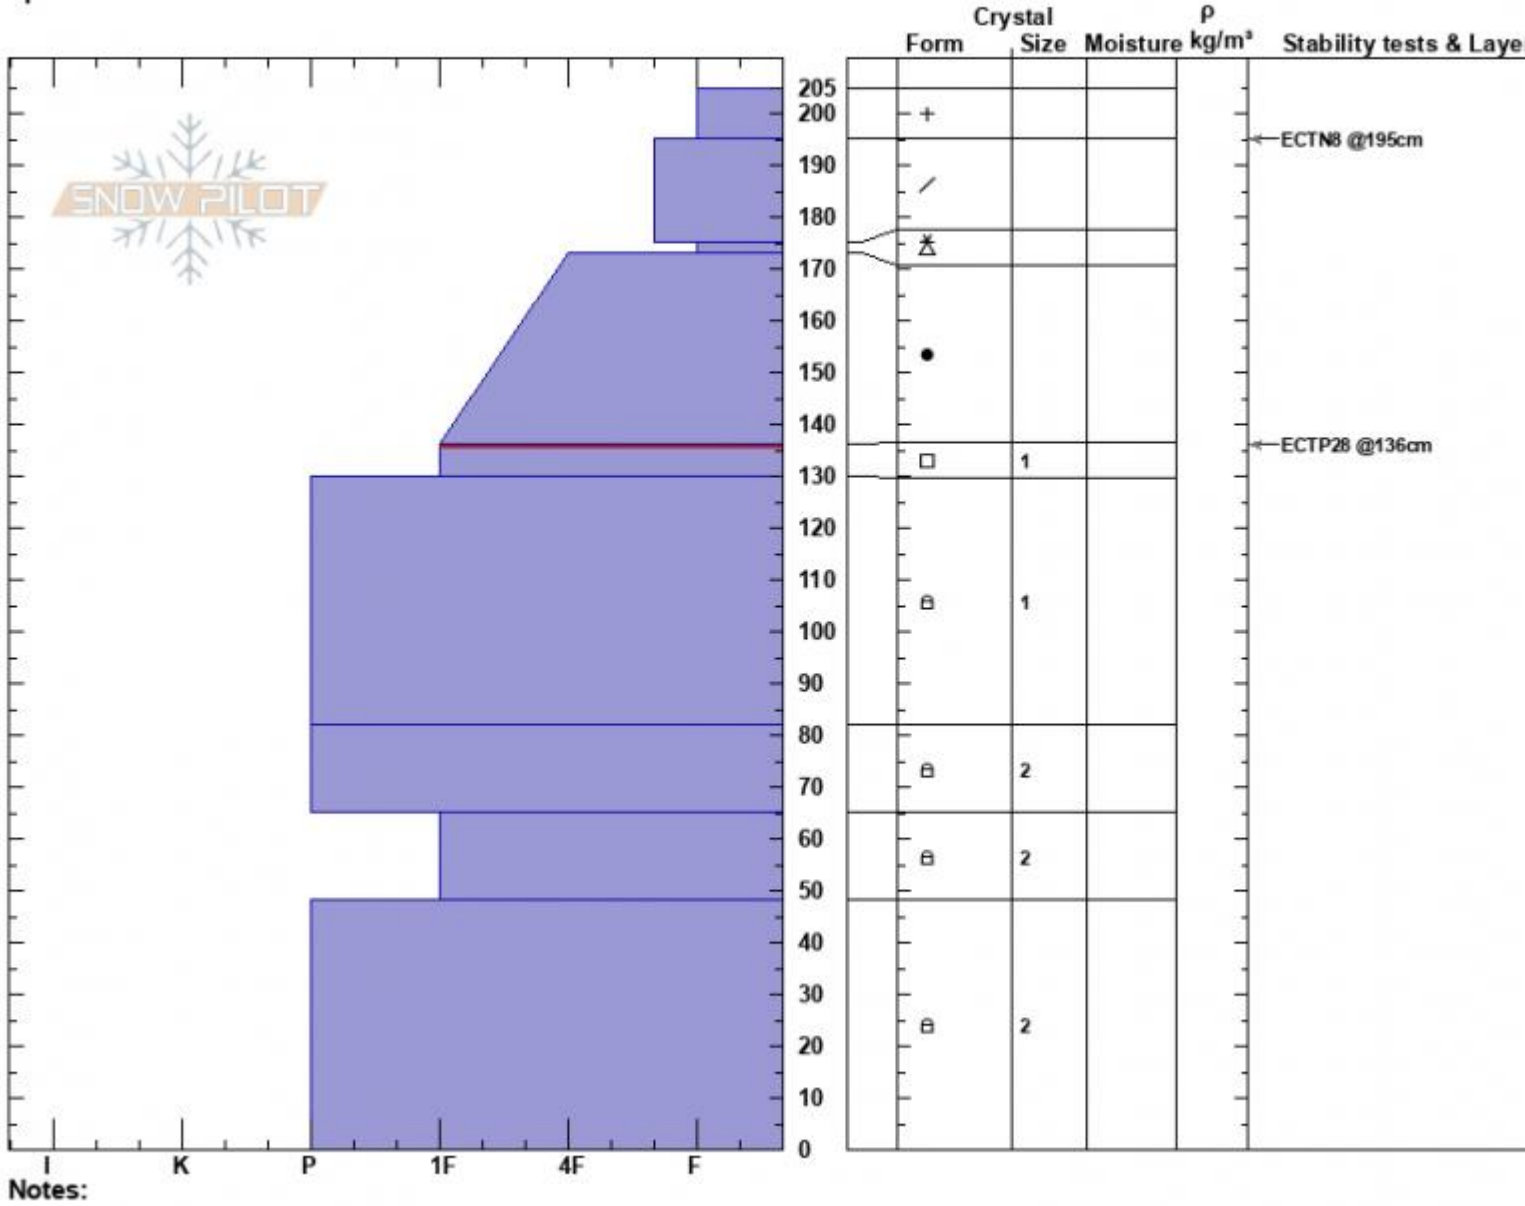

Sawtelle Roadside
 Centennial Range
 ID
 Elevation: 8998 ft
 Aspect: 90°
 Specifics:

Dave Zinn
 01/01/2023 - 12:40pm
 Co-ord: 44.55362N, -111.44480W
 Slope Angle: 26°
 Wind Loading: previous

Stability: Fair
 Air Temperature:
 Sky Cover: CLR
 Precipitation: NO
 Wind: N Light Breeze

HS:205
 PF:30
 Layer Notes: 136-130cm:Problematic layer

Advisory Region
 Island Park
 Longitude
 -111.44W
 Latitude
 44.56N
 Island Park, 2023-01-01