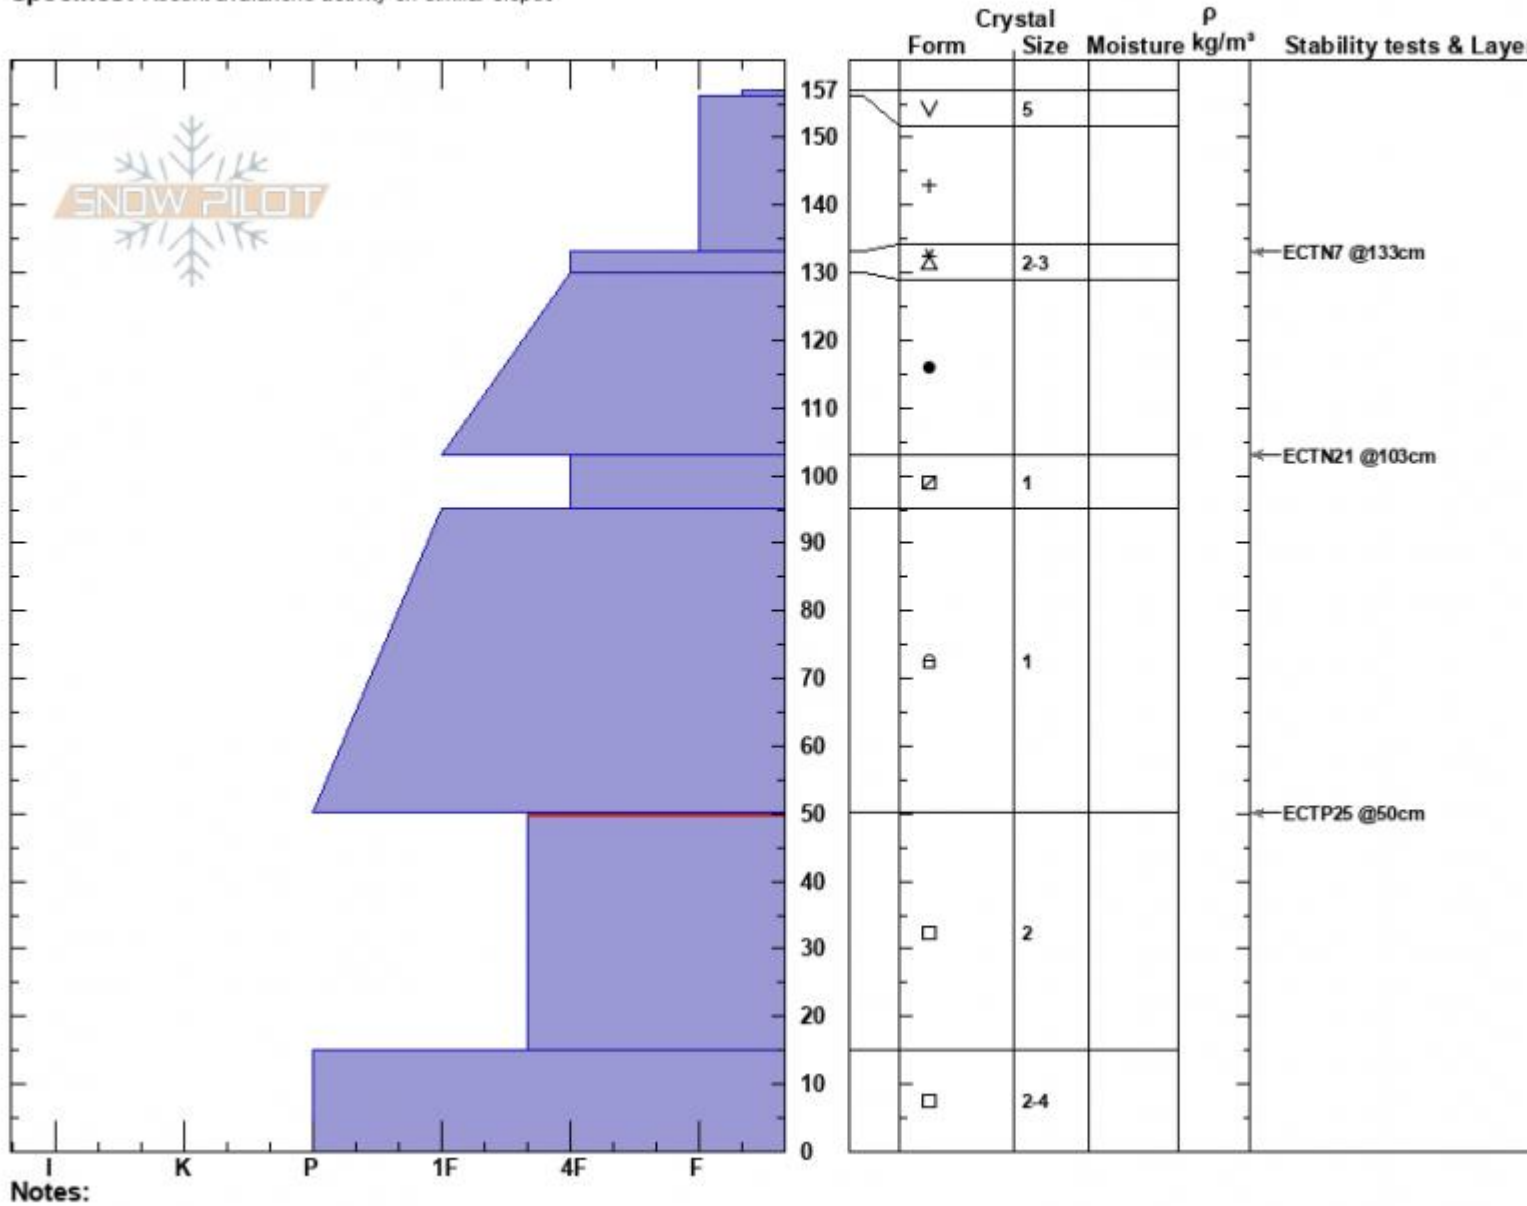

Around from Airplane  
 Lionhead Range  
 MT  
 Elevation: 8622 ft  
 Aspect: 73°  
 Specifics: Recent avalanche activity on similar slopes

Dave Zinn  
 01/02/2023 - 10:00am  
 Co-ord: 44.72657N, -111.31534W  
 Slope Angle: 25°  
 Wind Loading: no

Stability: Fair  
 Air Temperature:  
 Sky Cover: CLR  
 Precipitation: NO  
 Wind: Calm

HS:157 Layer Notes:  
 PF:40 50-15cm:Problematic layer

Advisory Region  
 Lionhead Range  
 Longitude  
 -111.32W  
 Latitude  
 44.73N  
 Lionhead Range, 2023-01-04