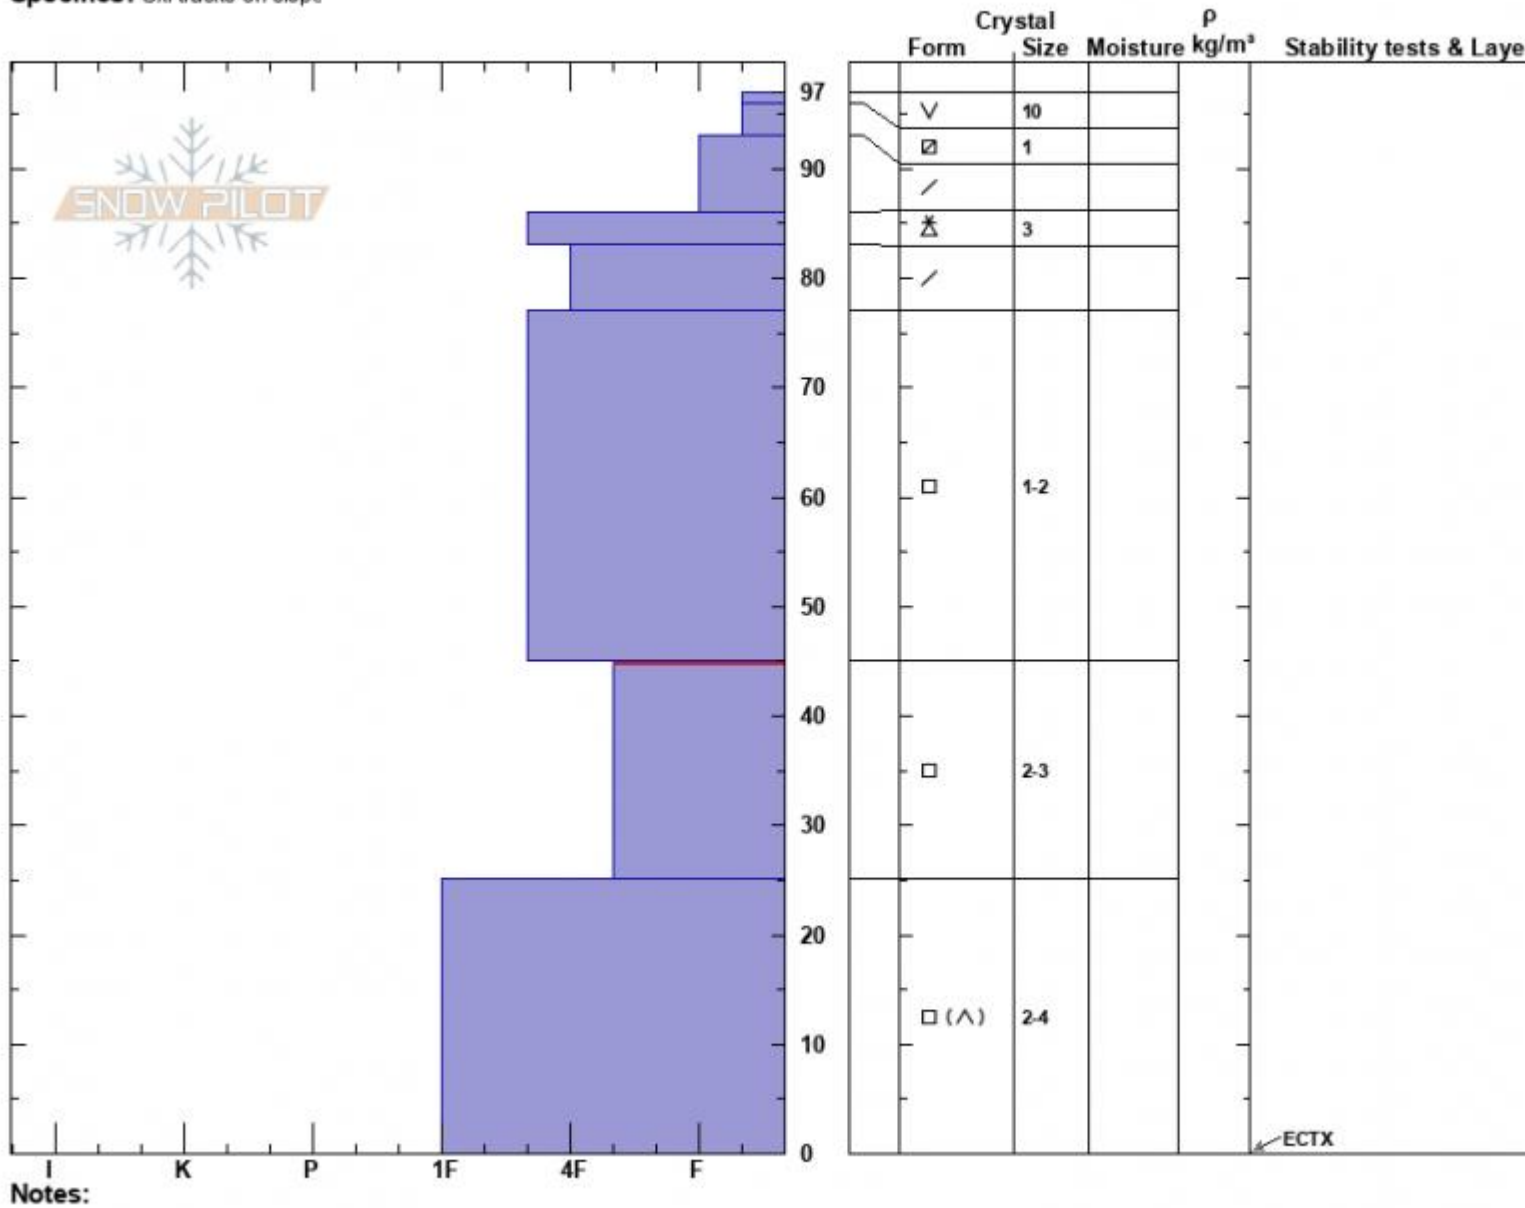

Mt Ellis Ridgeline
 Gallatin Range-N
 MT
 Elevation: 7448 ft
 Aspect: 40°
 Specifics: Ski tracks on slope

Dave Zinn
 01/03/2023 - 11:30am
 Co-ord: 45.58509N, -110.95804W
 Slope Angle: 30°
 Wind Loading: no

Stability: Good
 Air Temperature:
 Sky Cover: FEW
 Precipitation: NO
 Wind: Calm

HS:97
 PF:90
 Layer Notes:
 45-25cm:Problematic layer

Advisory Region
 Northern Gallatin
 Longitude
 -110.96W
 Latitude
 45.58N
 Northern Gallatin, 2023-01-04