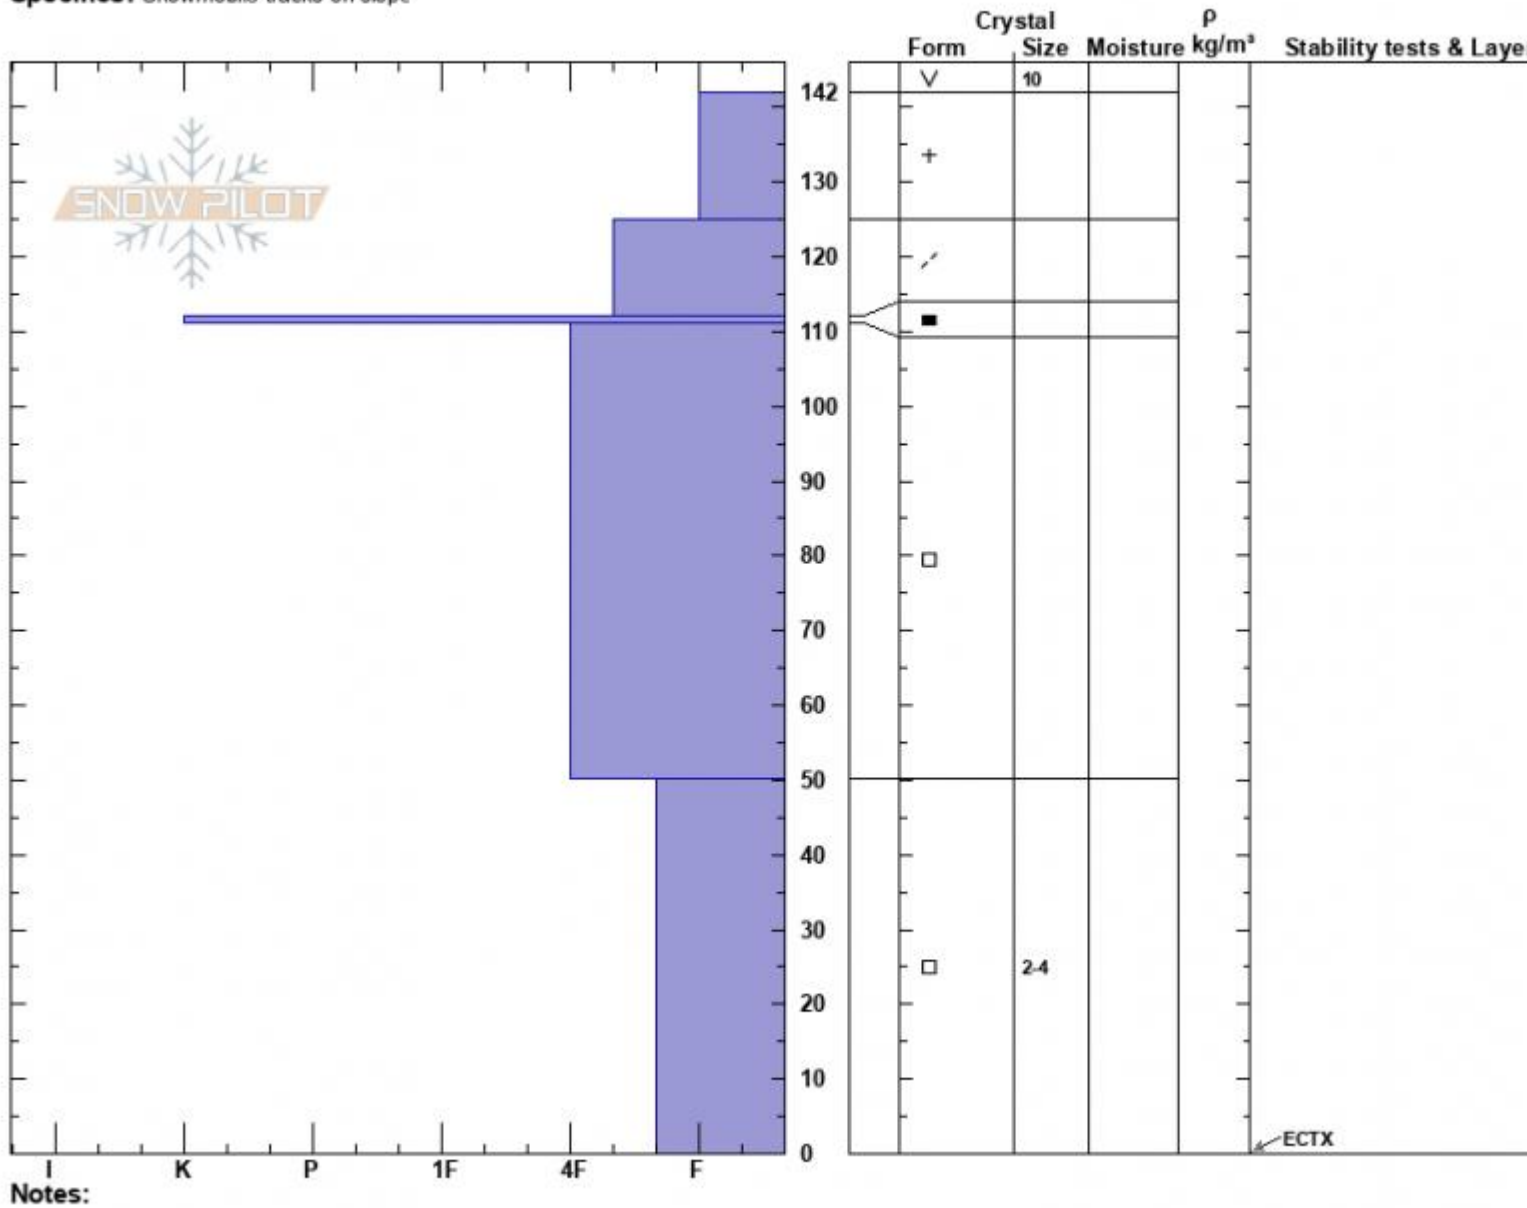

Head of Muddy Creek
 Madison Range-N
 MT
 Elevation: 9405 ft
 Aspect: 43°
 Specifics: Snowmobile tracks on slope

Ian Hoyer
 01/03/2023 - 11:00am
 Co-ord: 45.18609N, -111.45655W
 Slope Angle: 28°
 Wind Loading: no

Stability: Fair
 Air Temperature:
 Sky Cover: BKN
 Precipitation: NO
 Wind: Calm

HS:142 Layer Notes:
 50-0cm: Problematic layer

Advisory Region
 Northern Madison
 Longitude
 -111.38W
 Latitude
 45.17N
 Northern Madison, 2023-01-04