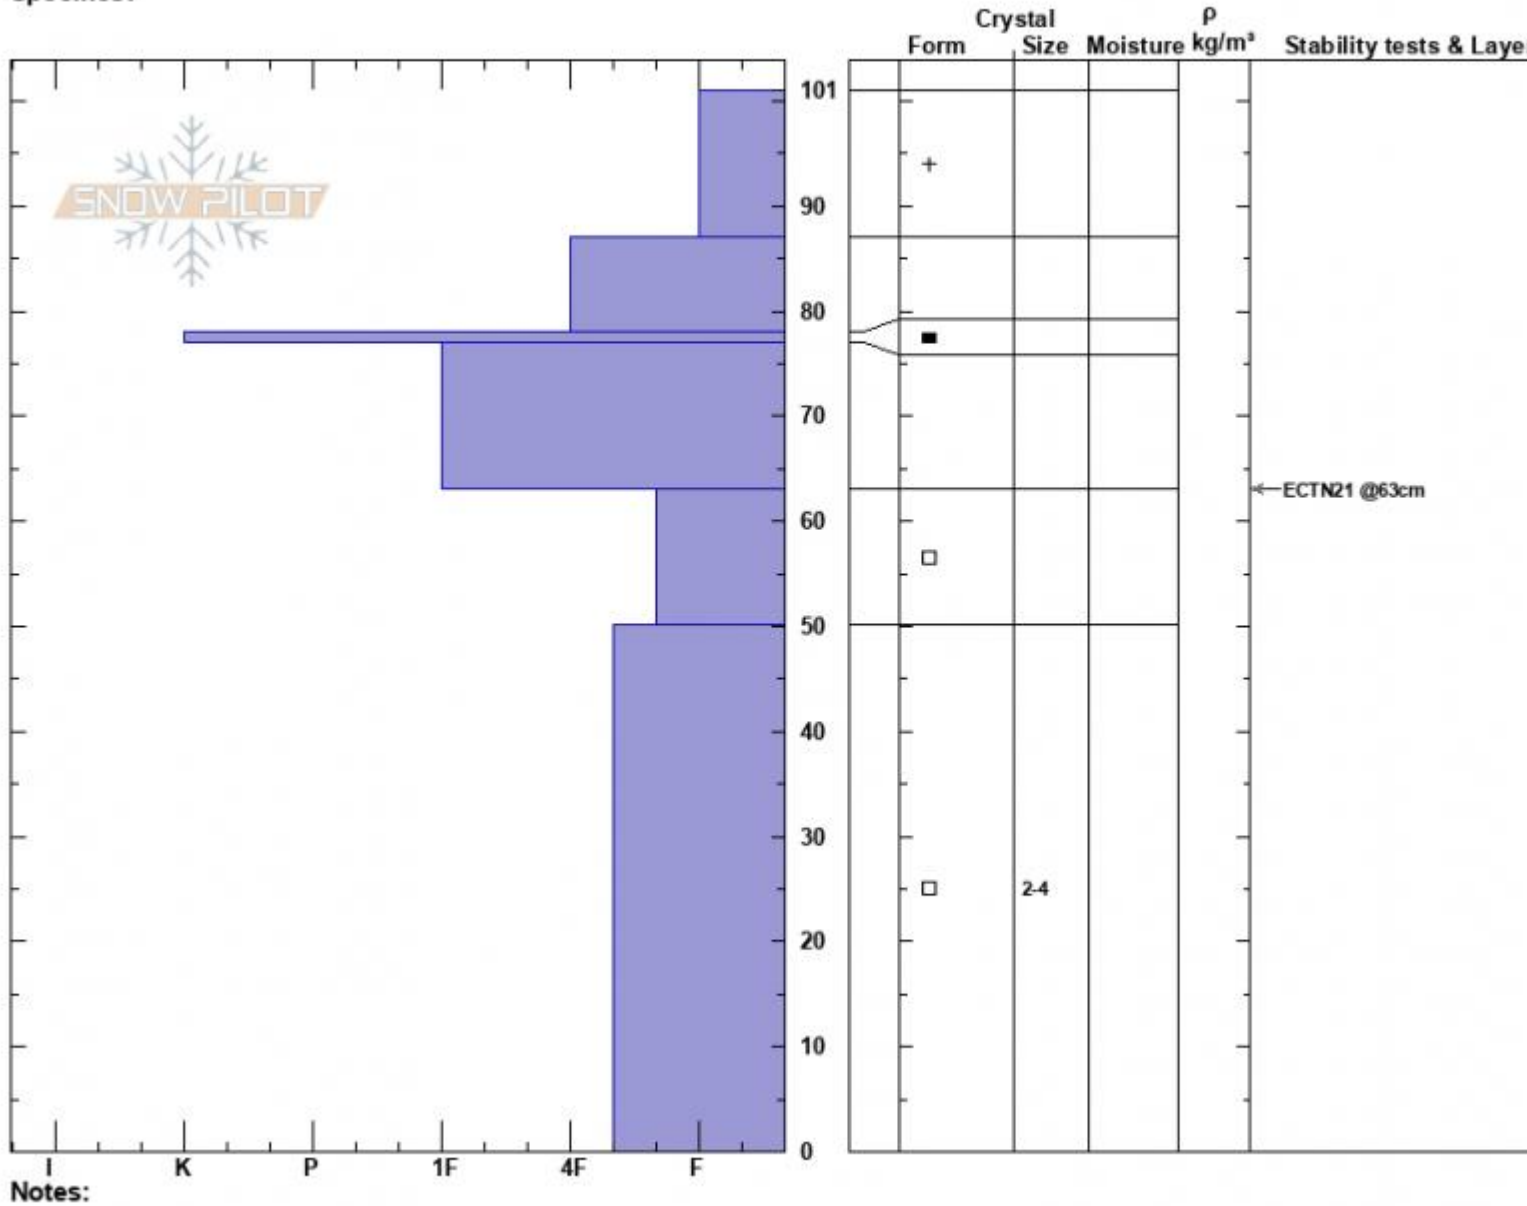

Head of Bear Creek
 Madison Range-N
 MT
 Elevation: 9400 ft
 Aspect: 120°
 Specifics:

Ian Hoyer
 01/03/2023 - 12:00pm
 Co-ord: 45.18523N, -111.45836W
 Slope Angle: 25°
 Wind Loading: no

Stability: Fair
 Air Temperature:
 Sky Cover: SCT
 Precipitation: NO
 Wind: Calm

HS:101 Layer Notes:
 63-50cm: Problematic layer

Notes:
 Advisory Region
 Northern Madison
 Longitude
 -111.38W
 Latitude
 45.17N
 Northern Madison, 2023-01-04