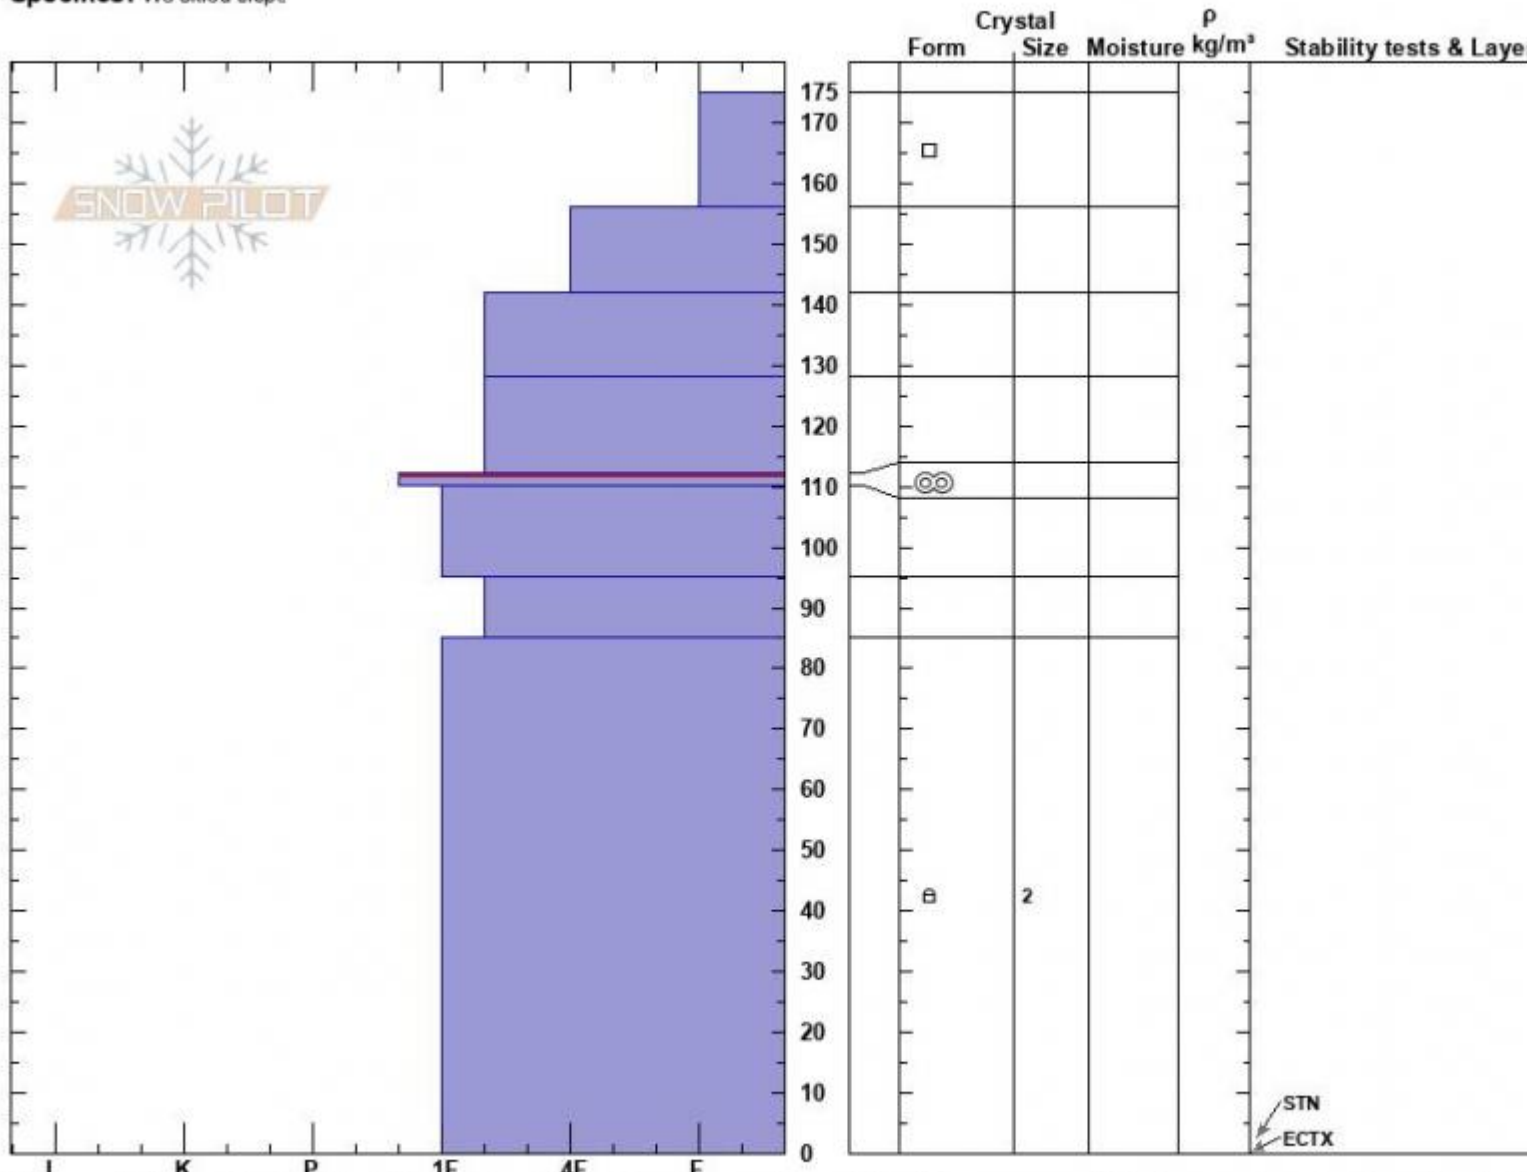

South of Cooke City
 Absaroka Range
 MT
 Elevation: 9060 ft
 Aspect: 320°
 Specifics: We skied slope

Don Carroll
 01/04/2023 - 12:00pm
 Co-ord: 45.00700N, -109.99100W
 Slope Angle: 30°
 Wind Loading:

Stability: Very Good
 Air Temperature: 14°F
 Sky Cover: OVC
 Precipitation: NO
 Wind: Calm

HS:175
 PF:40
 PS:20
 Layer Notes: 112-110cm:Problematic layer

Notes: submitted on behalf of Silver Gate Lodging; pit technicians Carroll and Logan; HS variable; snow consolidated to ground-unexpected result; white ba collapse/whumph; problem found at 9700 feet with new snow not bonded to old-turned around at that point

Advisory Region
 Cooke City
 Longitude
 -109.94W
 Latitude
 45.02N
 Cooke City, 2023-01-06