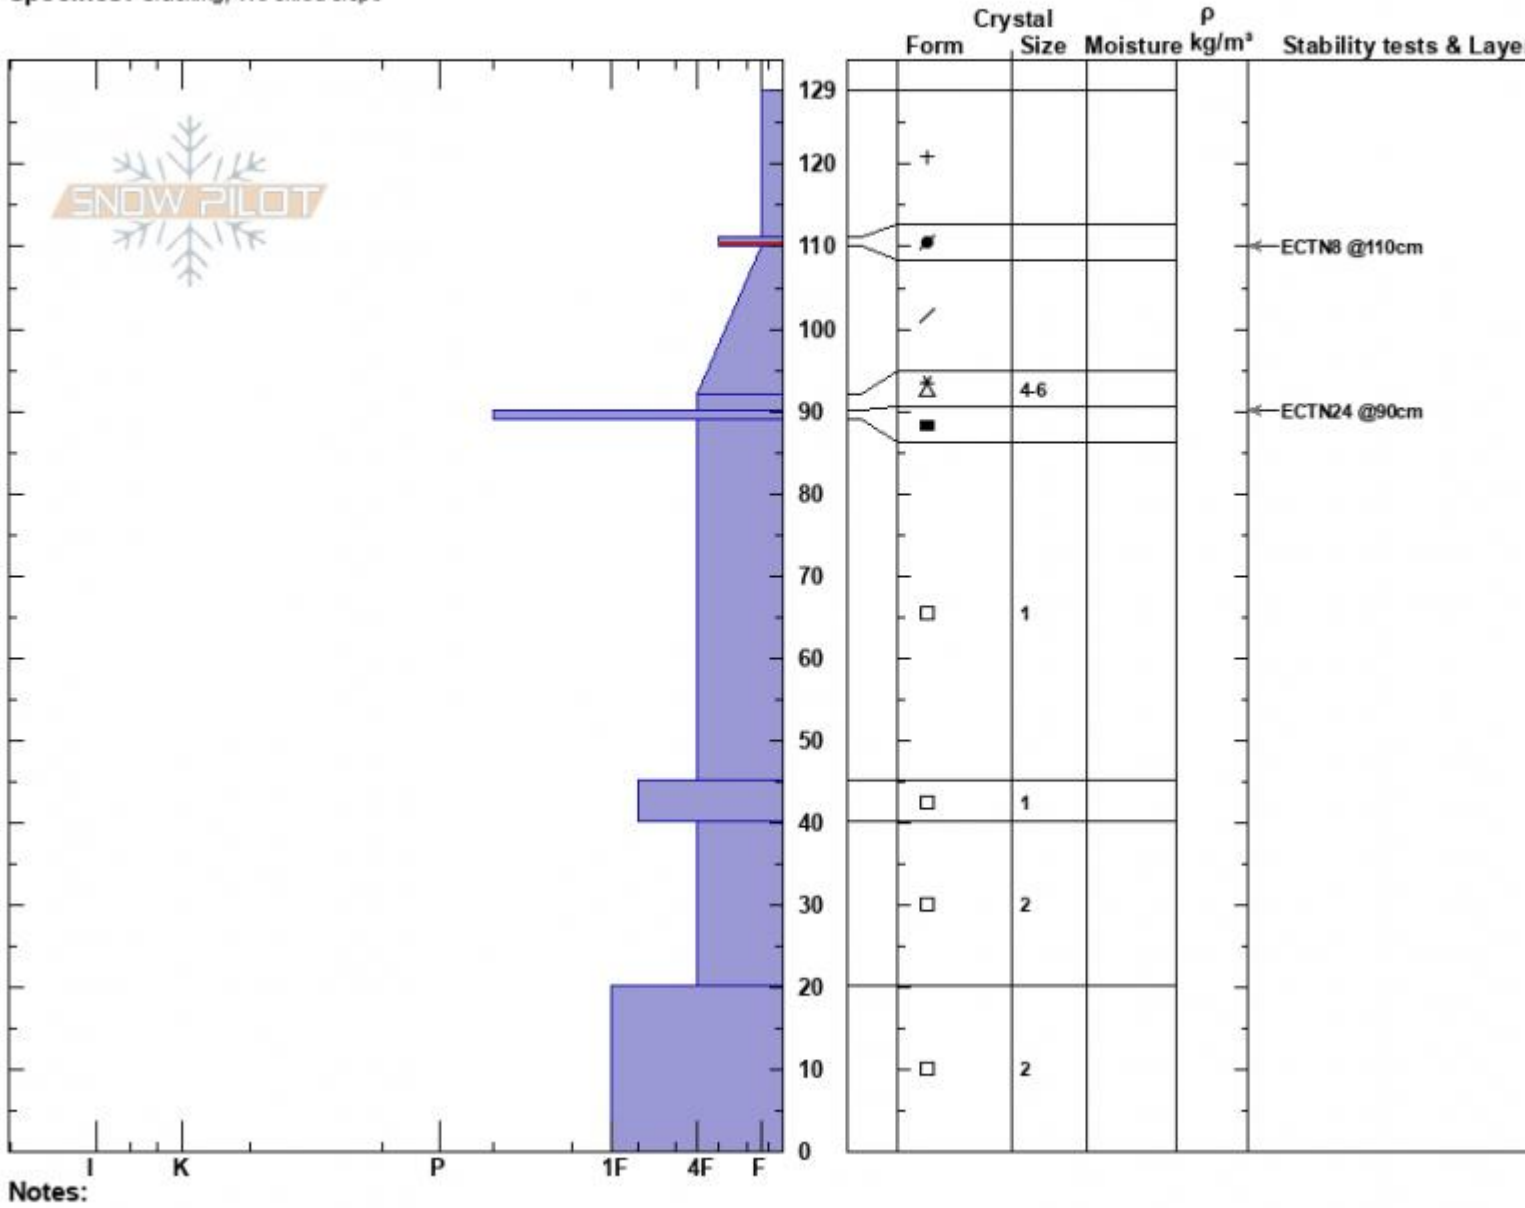

Throne  
 Bridger Range  
 MT  
 Elevation: 8102 ft  
 Aspect: 93°  
 Specifics: Cracking; We skied slope

Alex Haddad  
 01/06/2023 - 10:47am  
 Co-ord: 45.88444N, -110.95030W  
 Slope Angle: 29°  
 Wind Loading: yes

Stability: Poor  
 Air Temperature:  
 Sky Cover: OVC  
 Precipitation: S-1  
 Wind: N Moderate

HS:129  
 PF:55  
 PS:30  
 Layer Notes:  
 111-110cm: Problematic layer

Advisory Region  
 Bridger Range  
 Longitude  
 -110.95W  
 Latitude  
 45.88N  
 Bridger Range, 2023-01-06