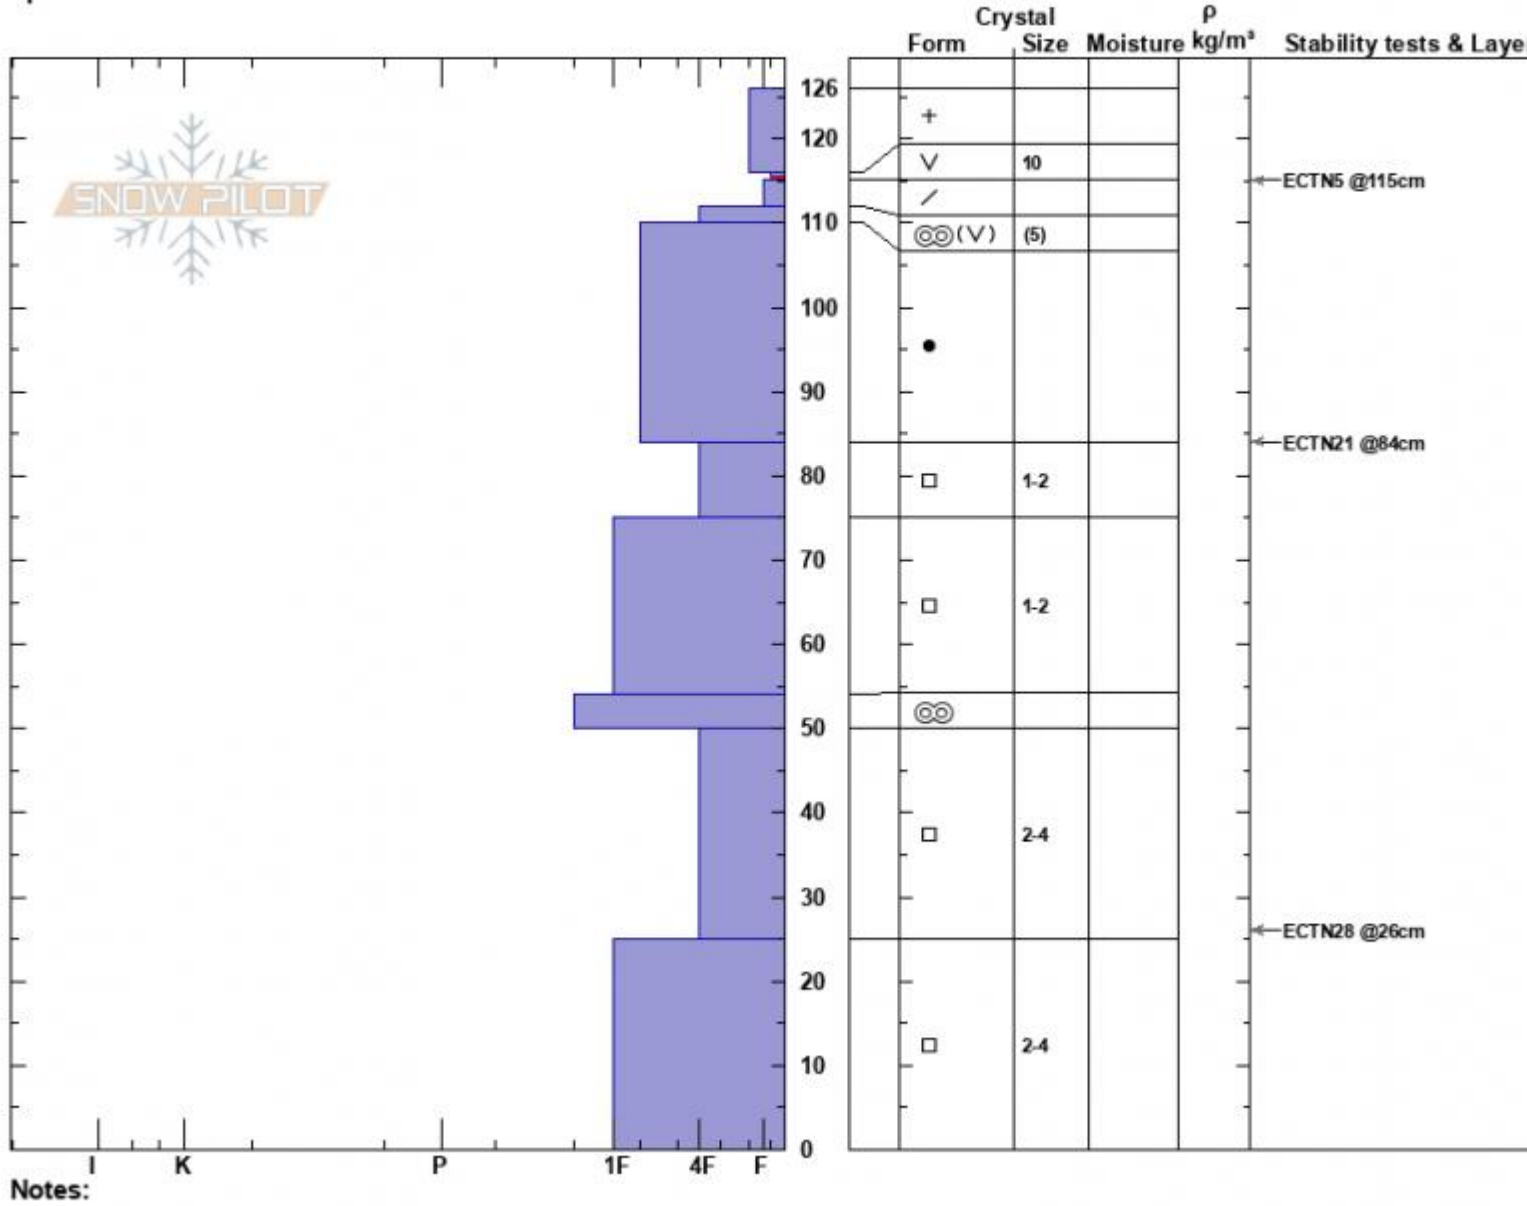

Wilderness Boundary
 Madison Range-S
 MT
 Elevation: 8736 ft
 Aspect: 193°
 Specifics:

Alex Haddad
 01/09/2023 - 10:53am
 Co-ord: 44.97694N, -111.36000W
 Slope Angle: 30°
 Wind Loading: no

Stability: Fair
 Air Temperature:
 Sky Cover: SCT
 Precipitation: NO
 Wind: Calm

HS:126 Layer Notes:
 PF:35 116-115cm:Problematic layer

Advisory Region
 Southern Madison
 Longitude
 -111.36W
 Latitude
 44.87N
 Southern Madison, 2023-01-09