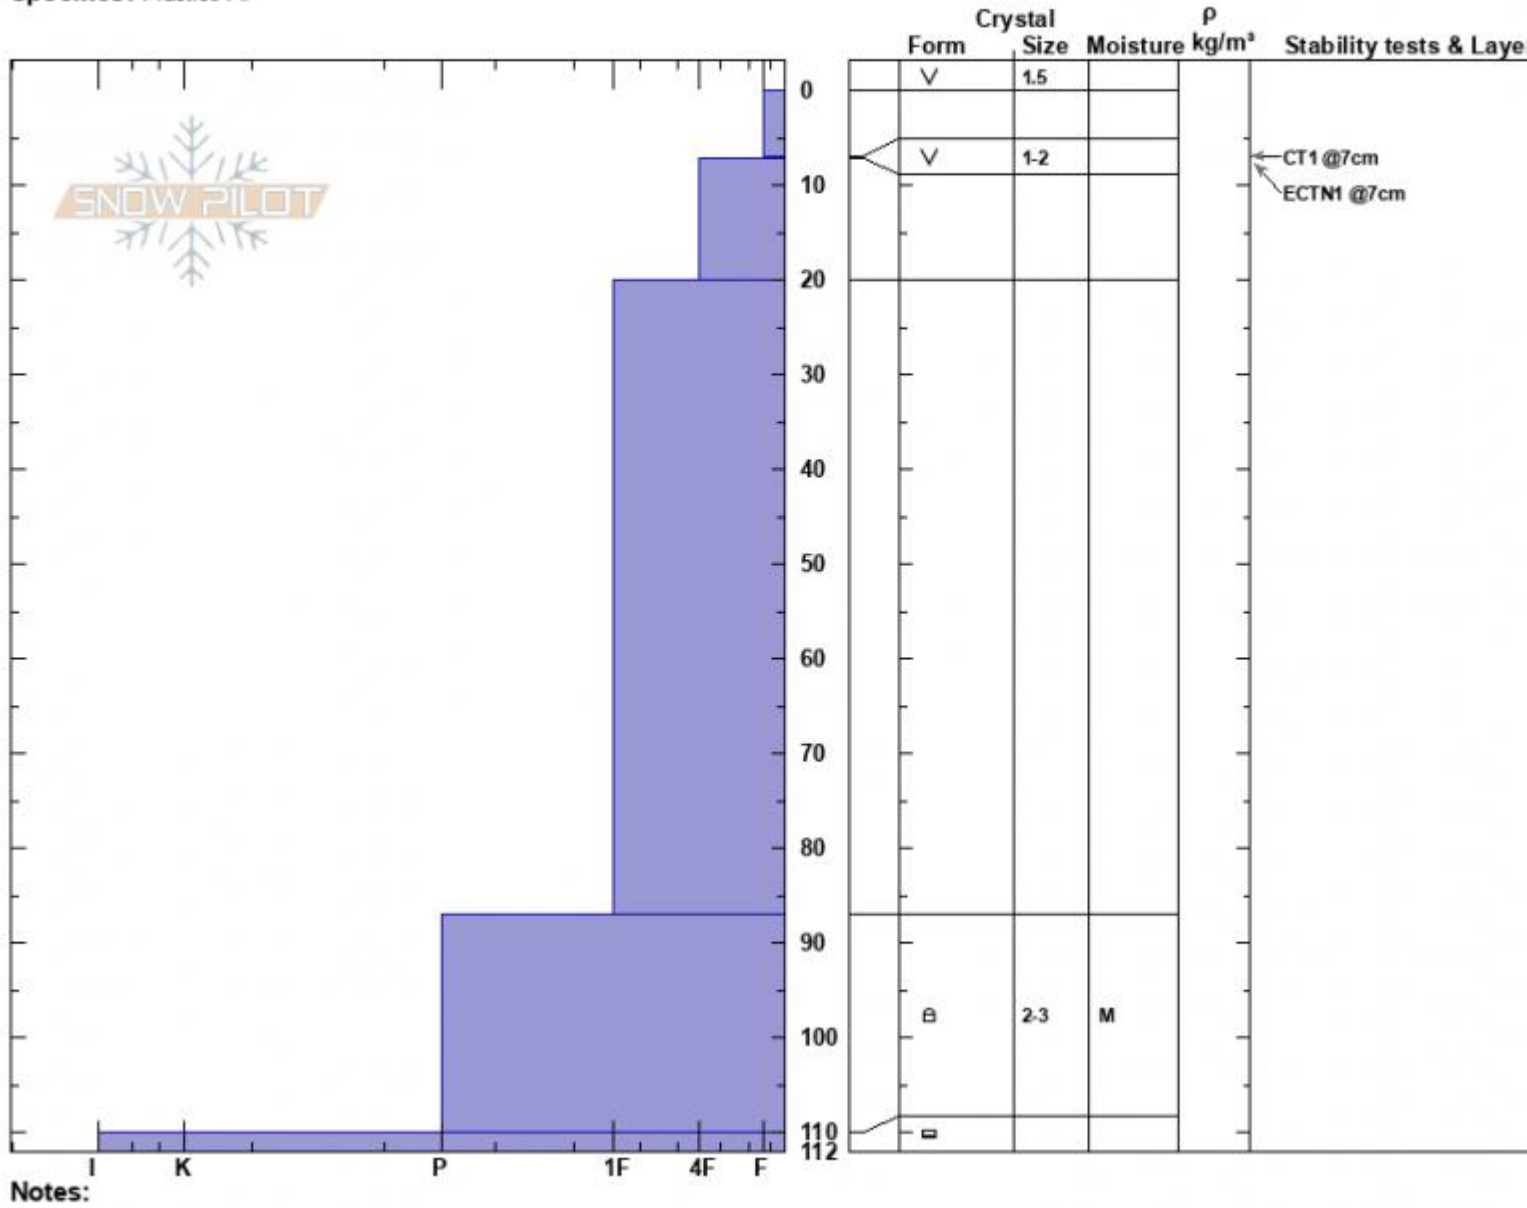

Beehive - AAI Level 1
 Madison Range-N
 MT
 Elevation: 8606 ft
 Aspect: 286°
 Specifics: Practice Pit

Josh Lipkowitz
 01/07/2023 - 1:30pm
 Co-ord: 45.32535N, -111.38681W
 Slope Angle: 18°
 Wind Loading:

Stability:
 Air Temperature:
 Sky Cover: CLR
 Precipitation: NO
 Wind:

HS:112 Layer Notes:
 87-110cm: Problematic layer

Advisory Region
 Northern Madison
 Longitude
 -111.39W

Latitude

45.33N

Northern Madison, 2023-01-09