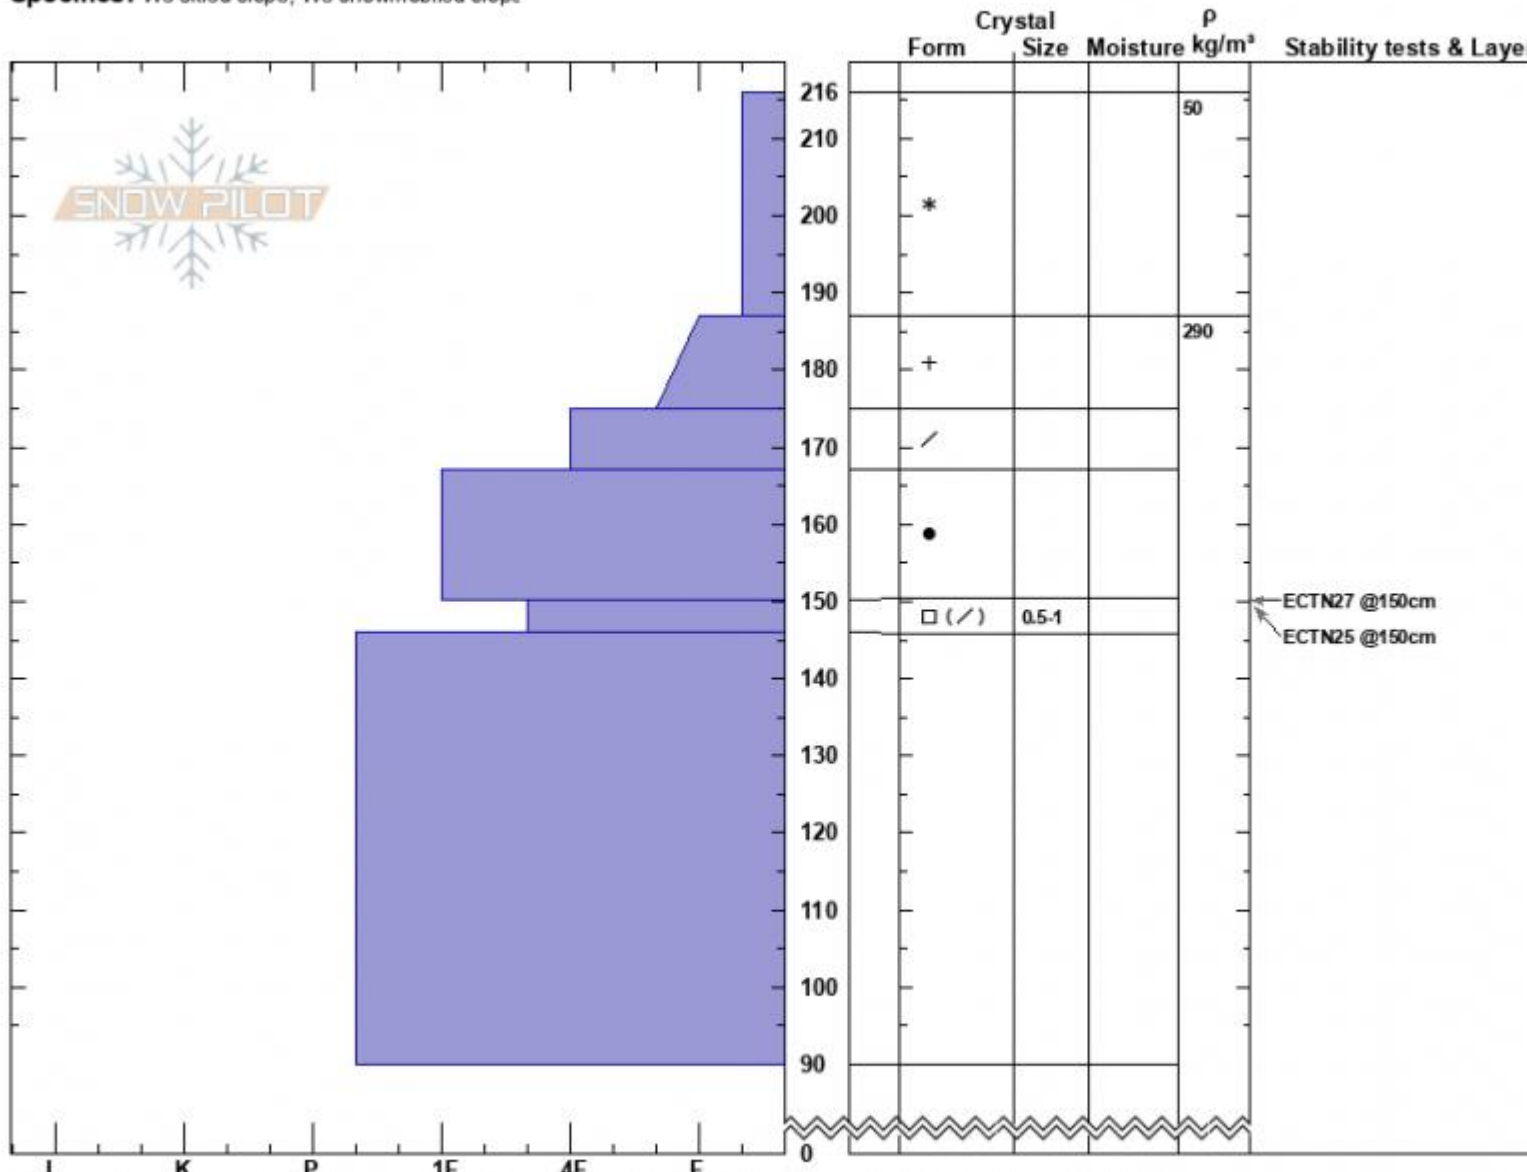

Goose Creek  
 Cooke City  
 MT  
 Elevation: 9550 ft  
 Aspect: 25°  
 Specifics: We skied slope; We snowmobiled slope

Alex Marienthal  
 12/31/2022 - 10:45am  
 Co-ord: 45.08302N, -109.94708W  
 Slope Angle: 28°  
 Wind Loading:

Stability:  
 Air Temperature:  
 Sky Cover: OVC  
 Precipitation: S1  
 Wind: Calm

HS:216 Layer Notes:  
 150-146cm: Problematic layer

Notes: 14" new snow = 0.7" SWE, recent snow below that was 5"=1.4" SWE (measured with SnowMetrics SWE tube).

Advisory Region  
 Cooke City  
 Longitude  
 -109.93W

Latitude

45.07N

Cooke City, 2022-12-31