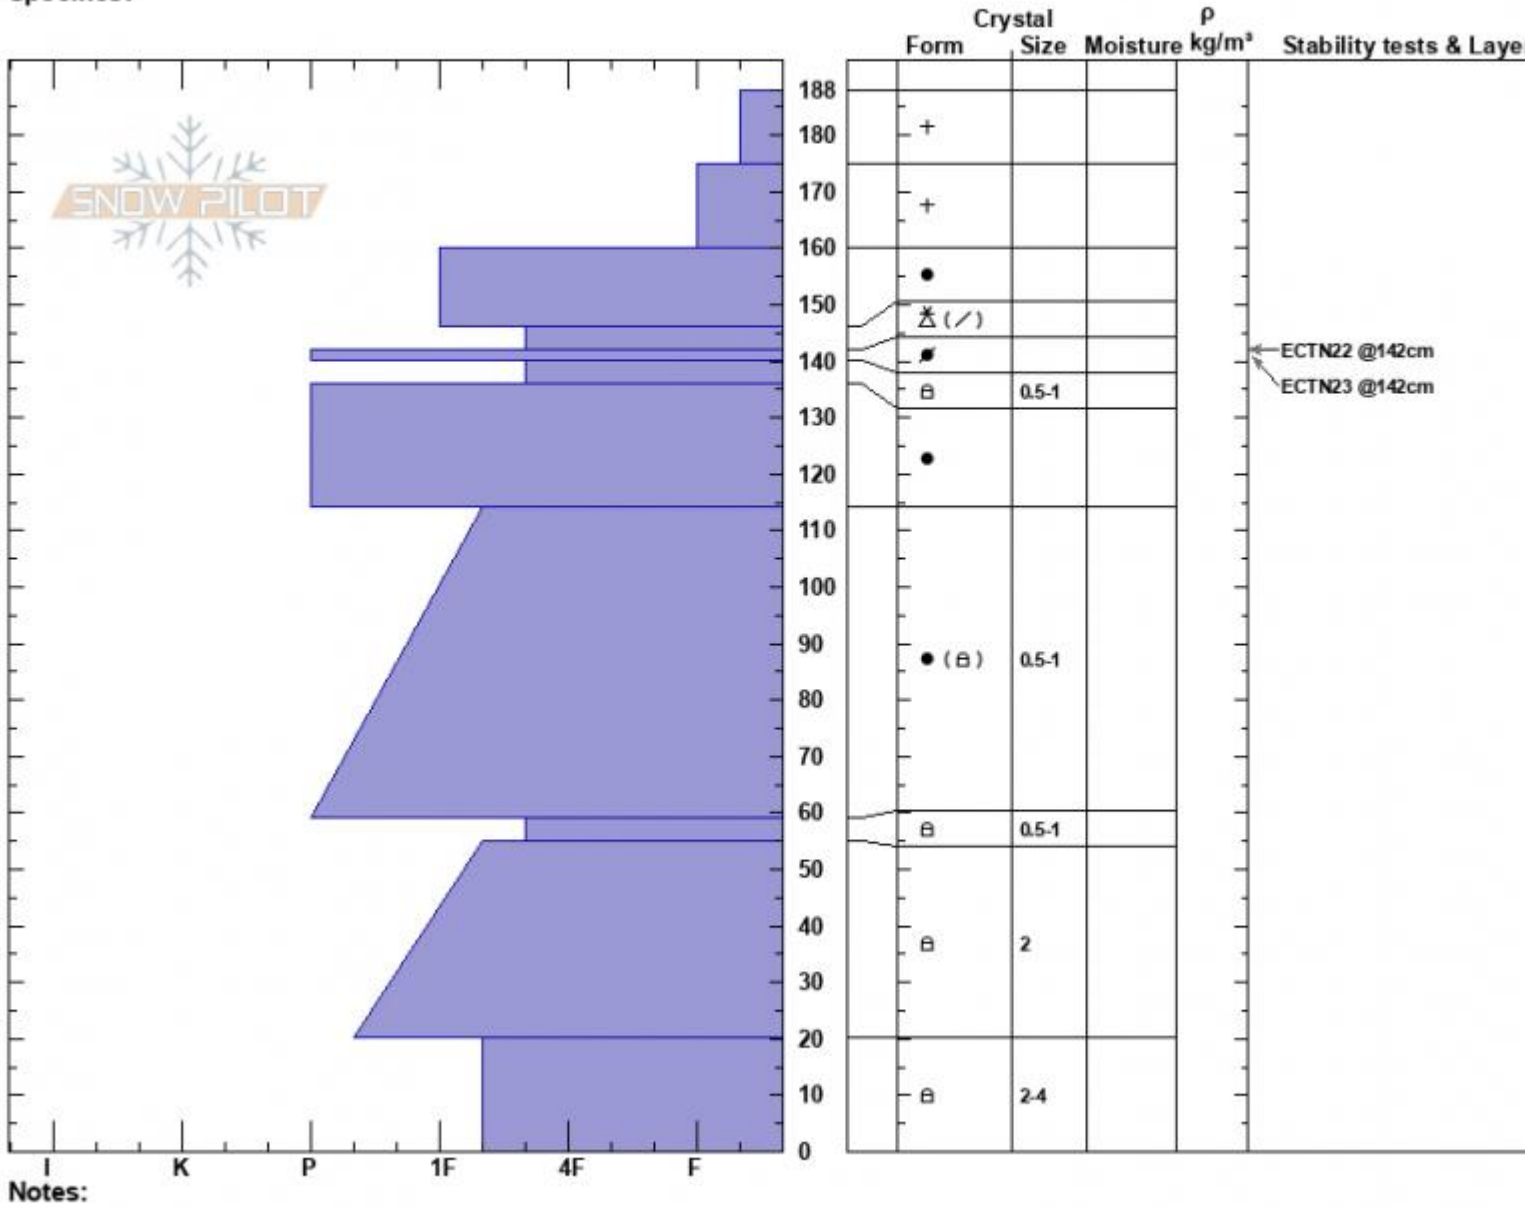

Henderson Bench
 Cooke City
 MT
 Elevation: 9645 ft
 Aspect: 30°
 Specifics:

Alex Marienthal
 12/30/2022 - 3:15pm
 Co-ord: 45.05066N, -109.93439W
 Slope Angle: 25°
 Wind Loading:

Stability:
 Air Temperature:
 Sky Cover: OVC
 Precipitation: S2
 Wind: Calm

HS:188 Layer Notes:
 PF:50

Advisory Region
 Cooke City
 Longitude
 -109.93W

Latitude

45.07N

Cooke City, 2022-12-30