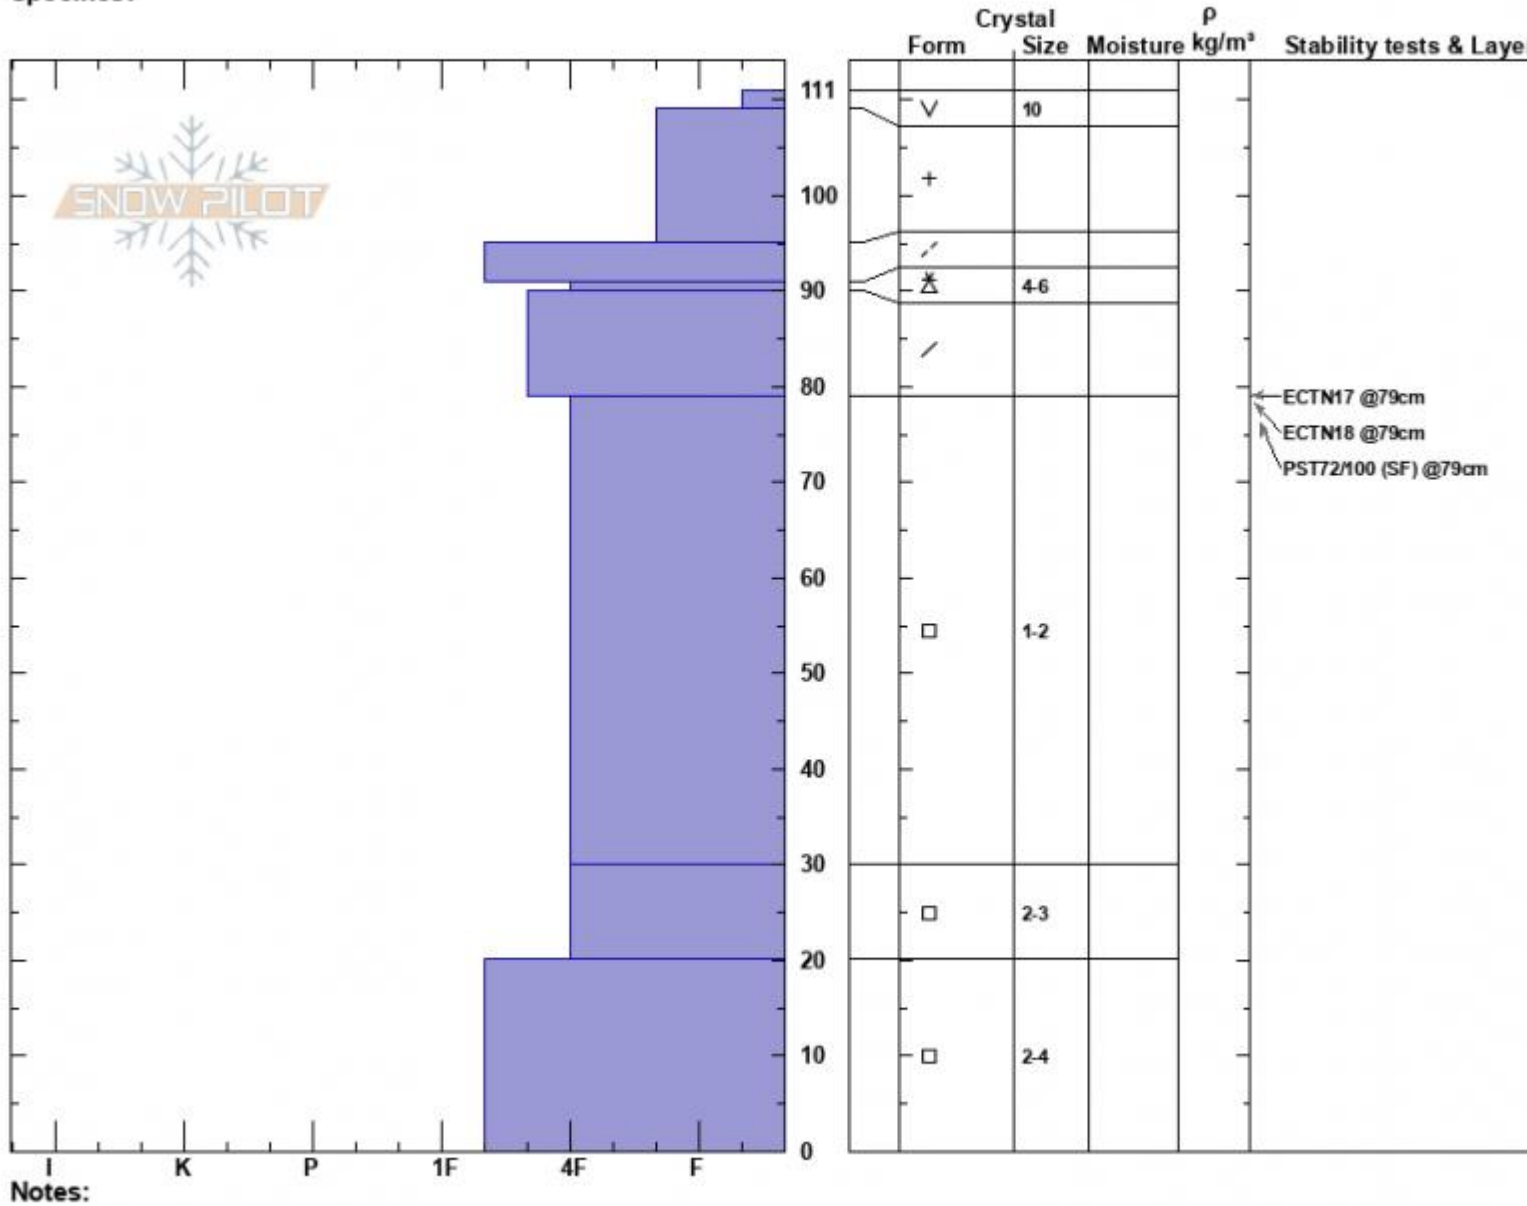

Lazy Susan
 Bridger Range
 MT
 Elevation: 8504 ft
 Aspect: 50°
 Specifics:

Alex Marienthal
 01/08/2023 - 11:00am
 Co-ord: 45.82687N, -110.93186W
 Slope Angle: 28°
 Wind Loading:

Stability: Fair
 Air Temperature:
 Sky Cover: OVC
 Precipitation: NO
 Wind: Calm

HS:111
 PF:90
 PS:15
 Layer Notes:
 79-30cm:Problematic layer

Advisory Region
 Bridger Range
 Longitude
 -110.93W
 Latitude
 45.83N
 Bridger Range, 2023-01-08