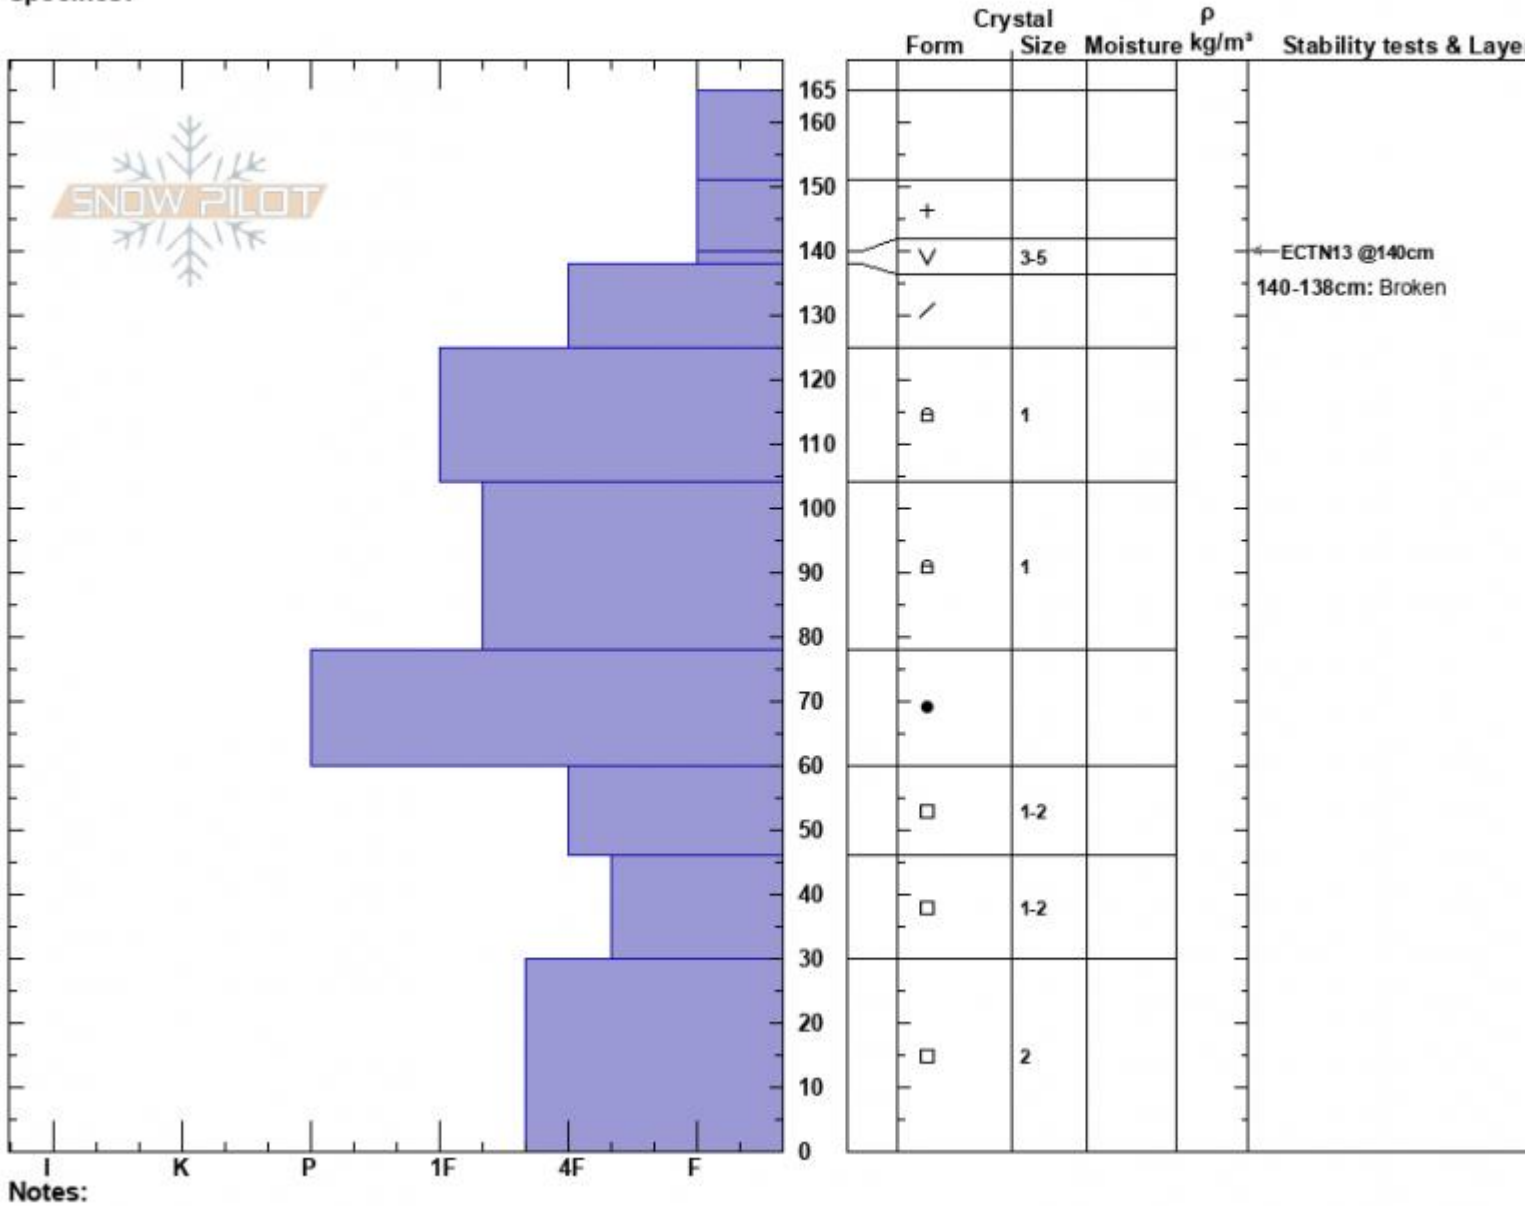

Old Weather Station  
 Lionhead Range  
 MT  
 Elevation: 8741 ft  
 Aspect: 315°  
 Specifics:

Dave Zinn  
 01/11/2023 - 1:00pm  
 Co-ord: 44.71012N, -111.32442W  
 Slope Angle: 23°  
 Wind Loading: no

Stability: Fair  
 Air Temperature:  
 Sky Cover: OVC  
 Precipitation: S-1  
 Wind: Calm

HS:165  
 PF:50  
 Layer Notes:  
 140-138cm: Broken  
 140-138cm: Problematic layer

Advisory Region  
 Lionhead Range  
 Longitude  
 -111.32W  
 Latitude  
 44.73N  
 Lionhead Range, 2023-01-17