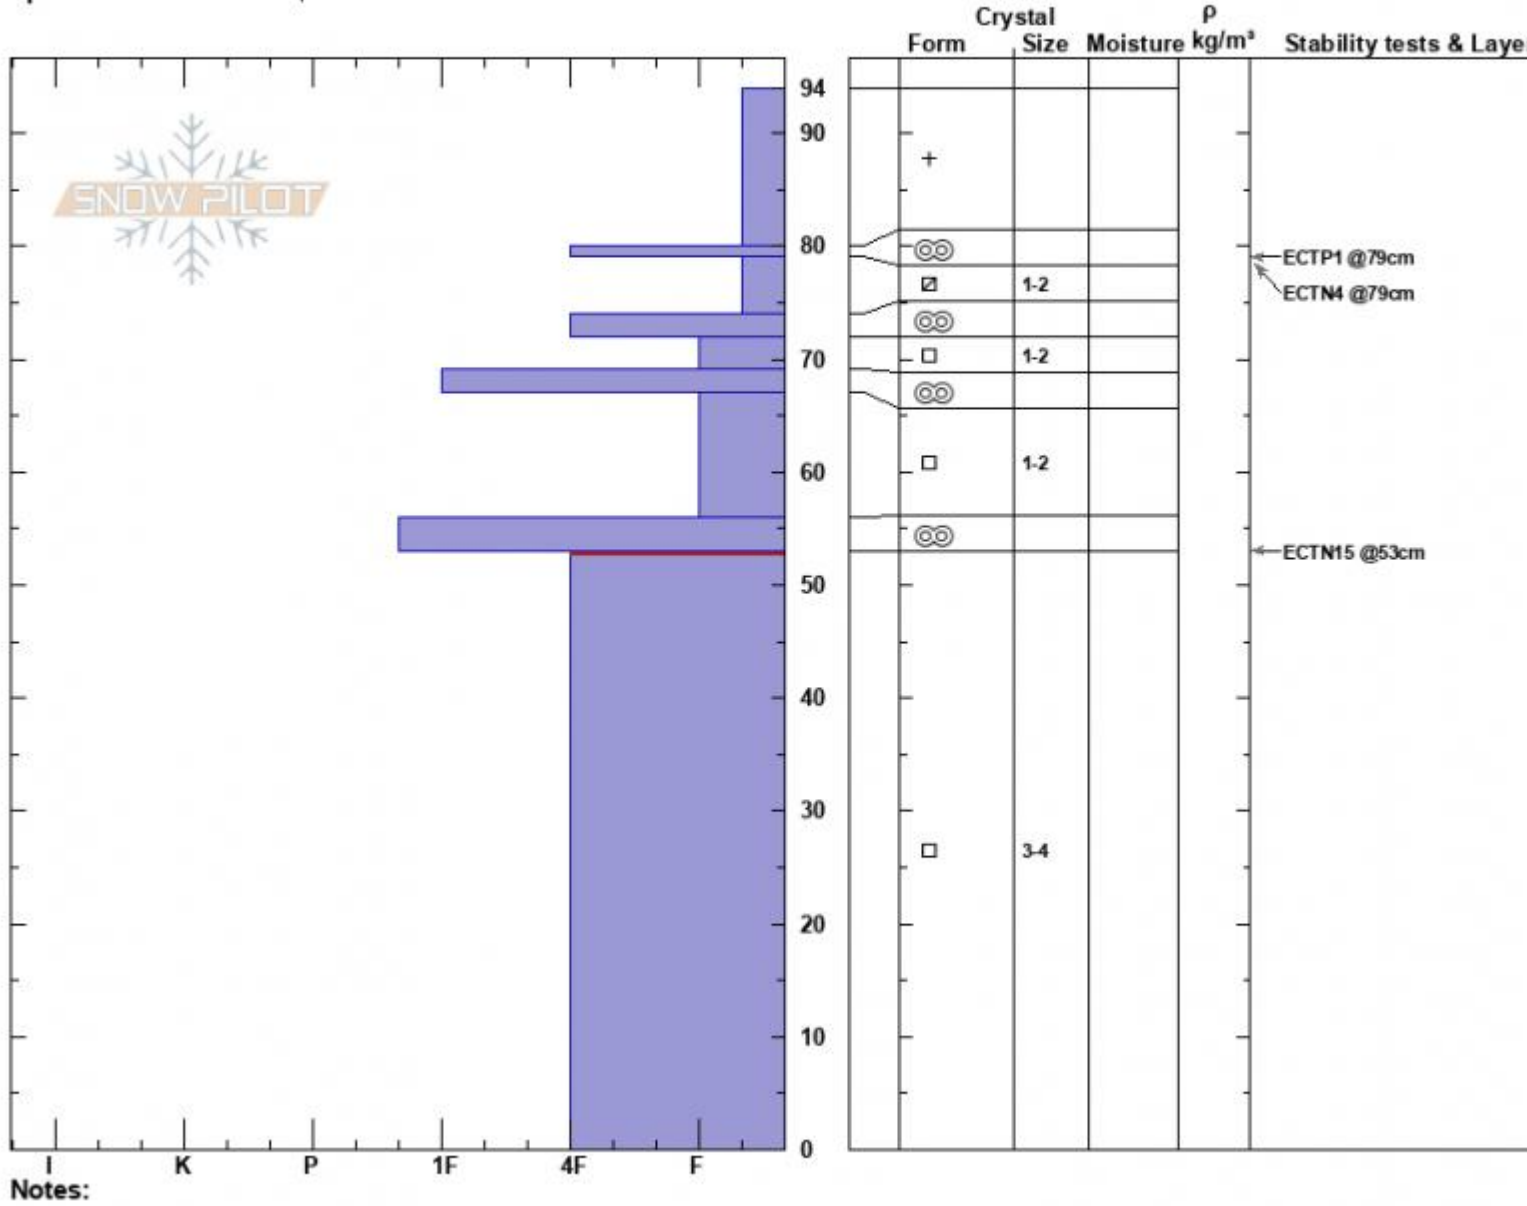

Tyler's Slide
 Madison Range-N
 MT
 Elevation: 8828 ft
 Aspect: 237°
 Specifics: Ski tracks on slope

Dave Zinn
 01/16/2023 - 12:00pm
 Co-ord: 45.32343N, -111.38373W
 Slope Angle: 35°
 Wind Loading: no

Stability: Fair
 Air Temperature:
 Sky Cover: OVC
 Precipitation: S1
 Wind: Calm

HS:94
 PF:90
 Layer Notes:
 53-0cm: Problematic layer

Advisory Region
 Northern Madison
 Longitude
 -111.39W
 Latitude
 45.34N
 Northern Madison, 2023-01-17