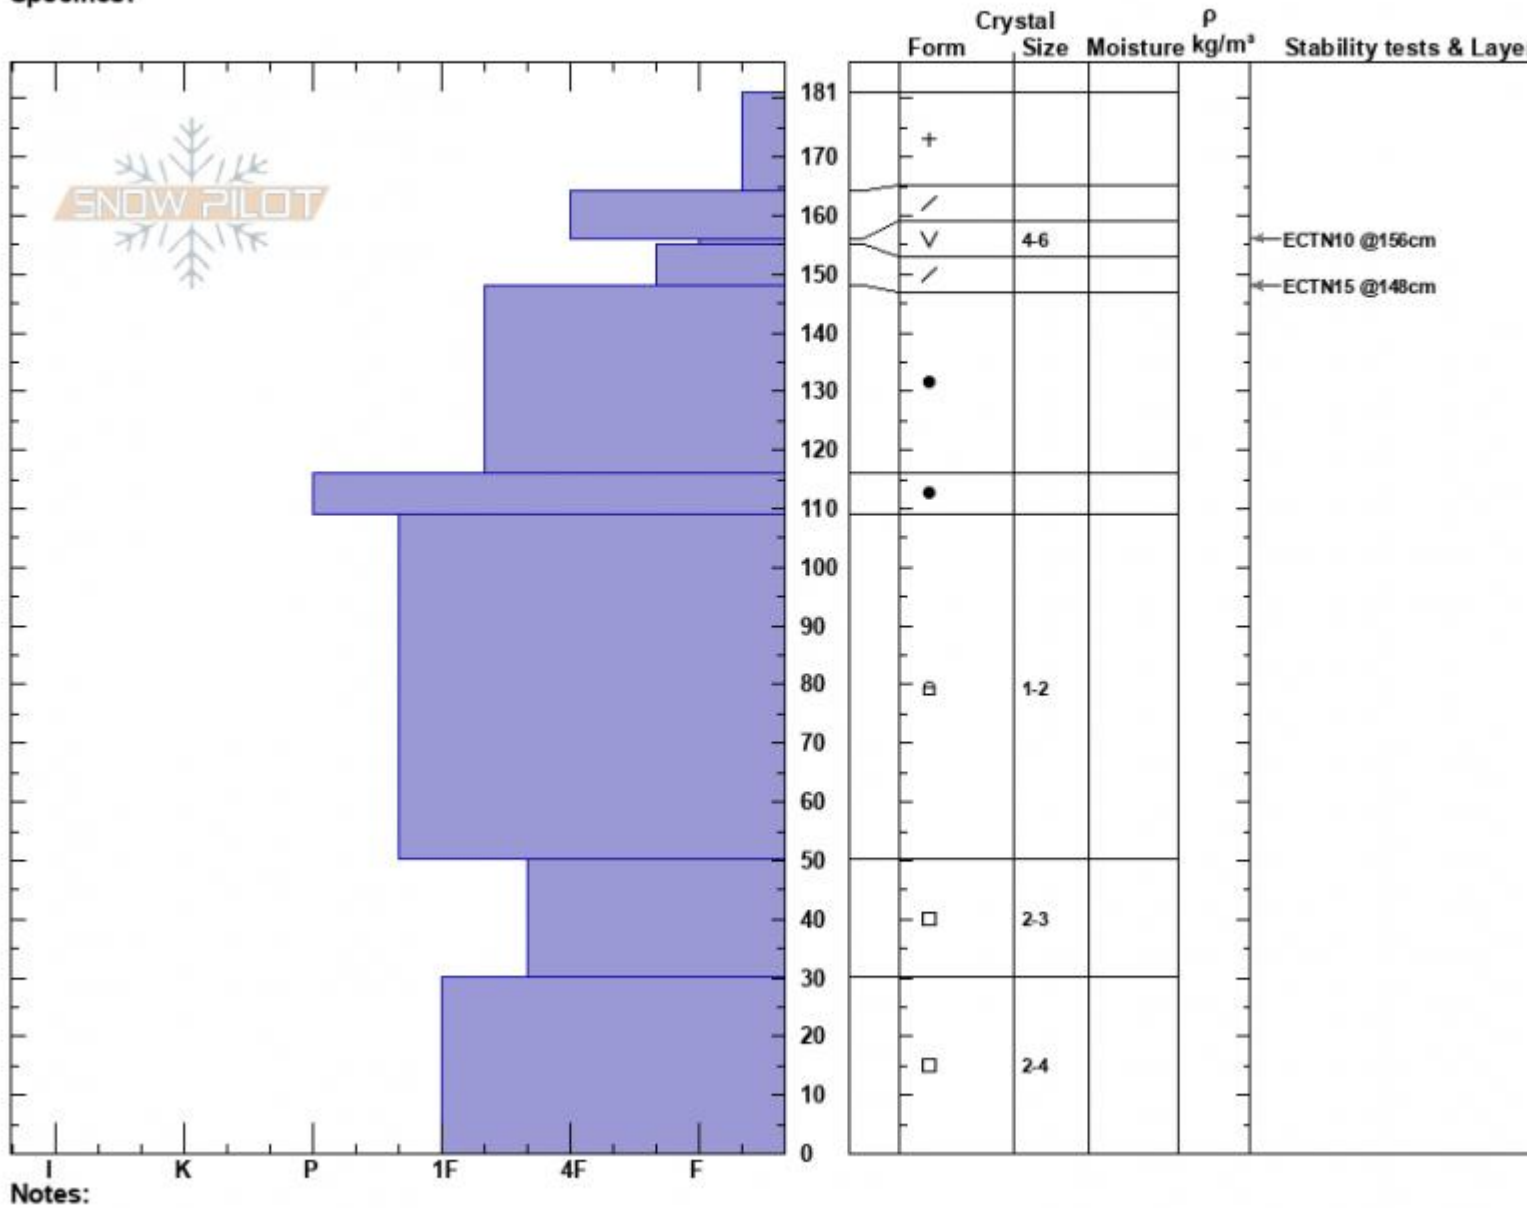

Spanky's  
 Madison Range-N  
 MT  
 Elevation: 9152 ft  
 Aspect: 65°  
 Specifics:

Dave Zinn  
 01/16/2023 - 1:00pm  
 Co-ord: 45.32528N, -111.38152W  
 Slope Angle: 33°  
 Wind Loading: previous

Stability: Good  
 Air Temperature:  
 Sky Cover: OVC  
 Precipitation: S1  
 Wind: S Calm

HS:181 Layer Notes:  
 PF:50 156-155cm:Problematic layer

Notes:  
 Advisory Region  
 Northern Madison  
 Longitude  
 -111.38W  
 Latitude  
 45.35N  
 Northern Madison, 2023-01-17