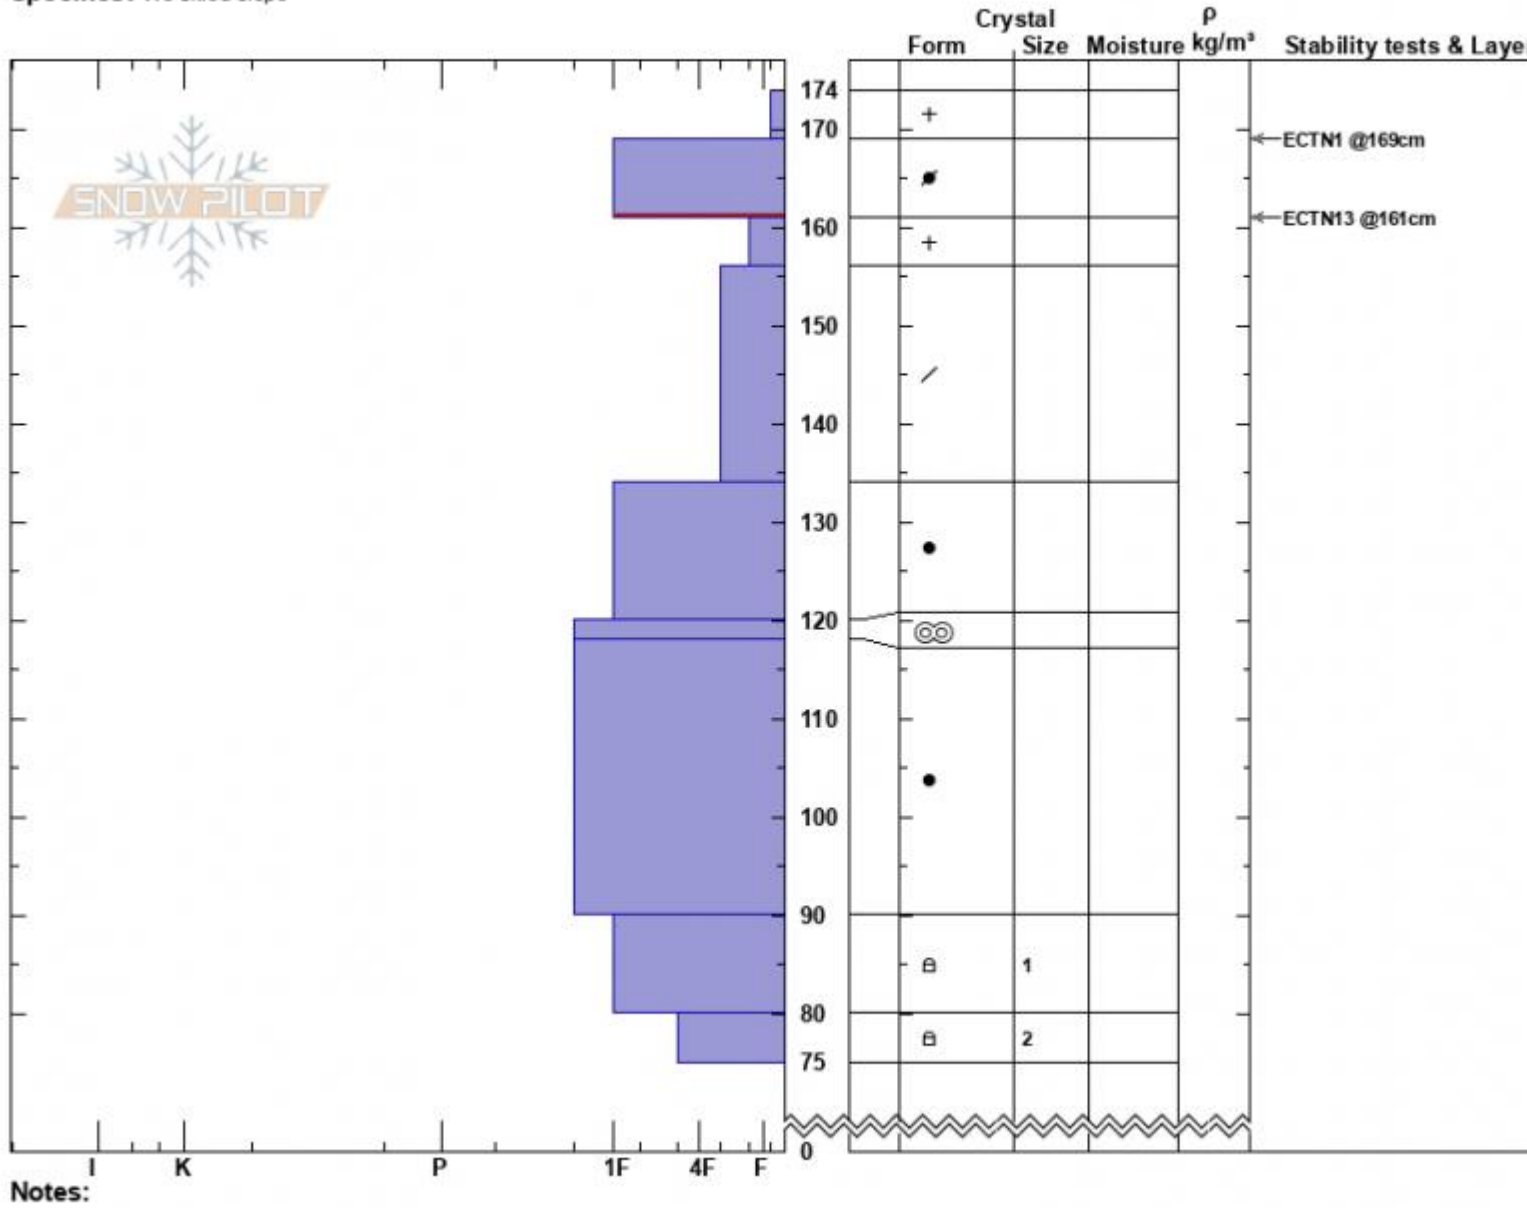

Playground  
 Bridger Range  
 MT  
 Elevation: 7799 ft  
 Aspect: 346°  
 Specifics: We skied slope

Alex Haddad  
 01/22/2023 - 11:20am  
 Co-ord: 45.84056N, -110.93610W  
 Slope Angle: 21°  
 Wind Loading: previous

Stability: Good  
 Air Temperature:  
 Sky Cover: OVC  
 Precipitation: S2  
 Wind: N Light Breeze

HS:174  
 PF:30 169-161cm:Problematic layer  
 PS:10

Advisory Region  
 Bridger Range  
 Longitude  
 -110.93W  
 Latitude  
 45.84N  
 Bridger Range, 2023-01-22