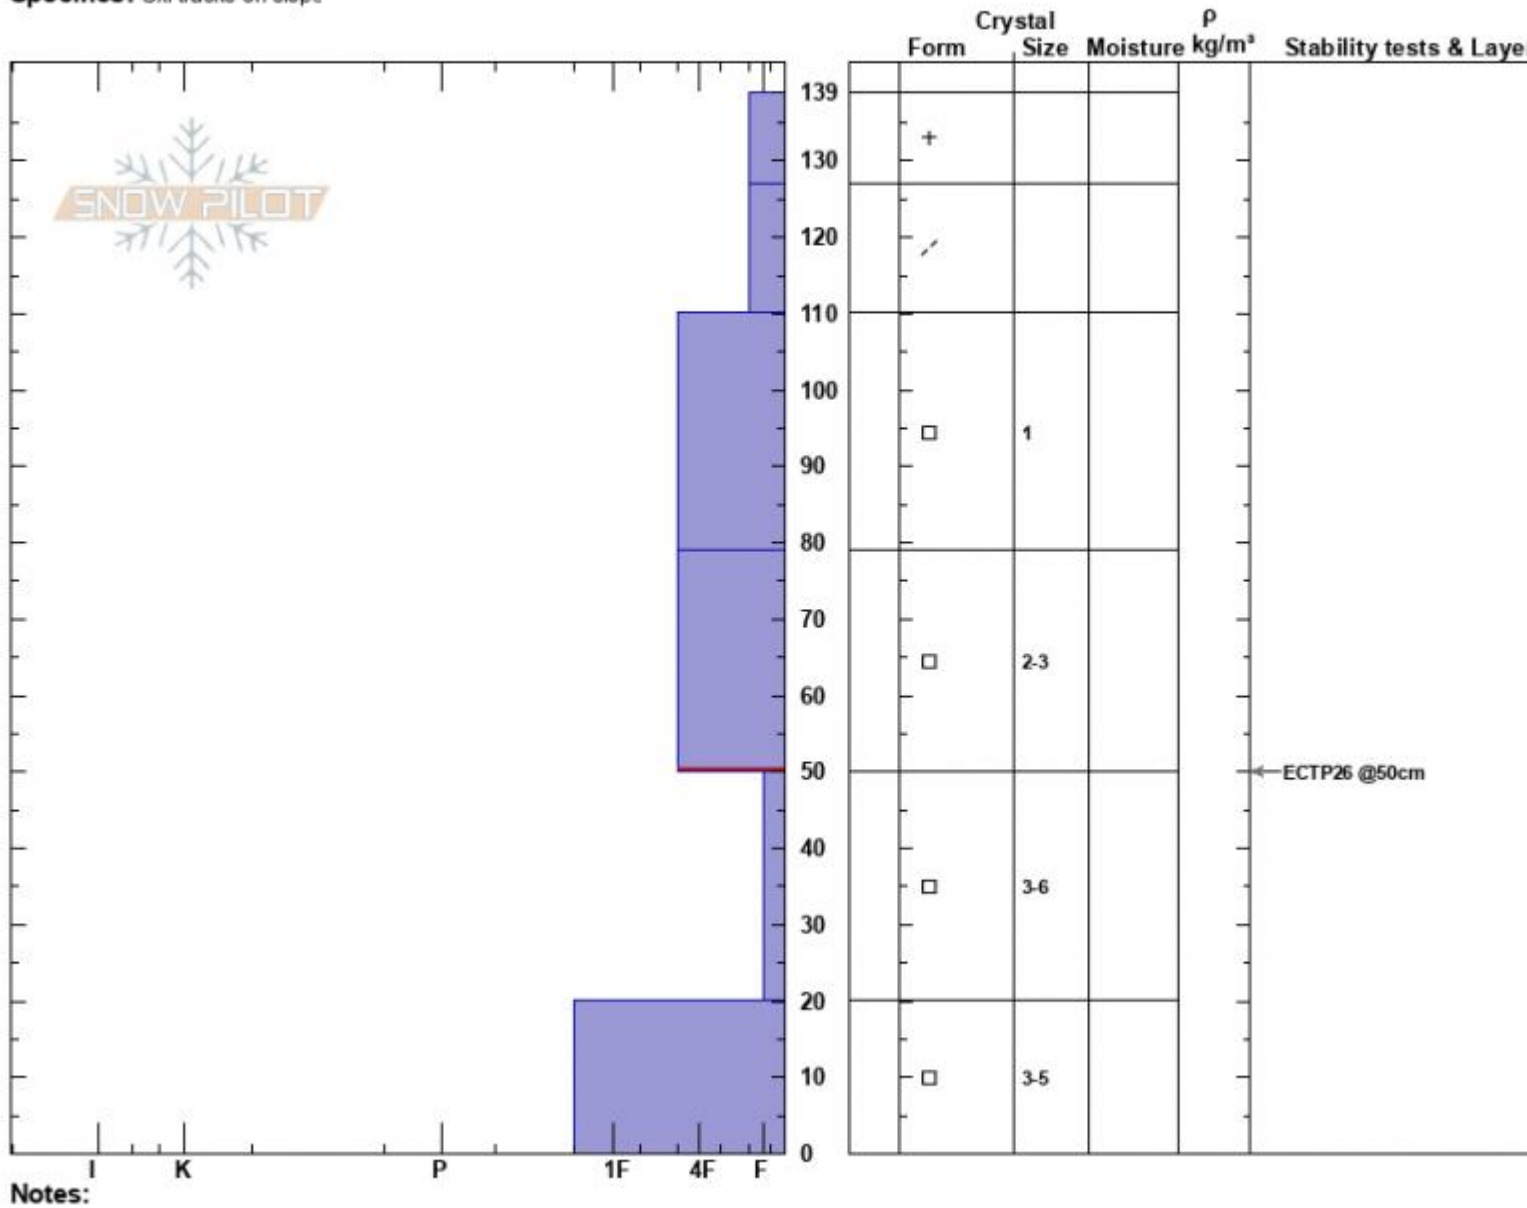

Texas Meadows
 Bridger Range
 MT
 Elevation: 7765 ft
 Aspect: 56°
 Specifics: Ski tracks on slope

Alex Haddad
 01/22/2023 - 12:01pm
 Co-ord: 45.84083N, -110.93470W
 Slope Angle: 38°
 Wind Loading: yes

Stability: Fair
 Air Temperature:
 Sky Cover: OVC
 Precipitation: S1
 Wind: NW Moderate

HS:139
 PF:80 79-50cm:Problematic layer
 PS:15

Advisory Region
 Bridger Range
 Longitude
 -110.93W
 Latitude
 45.84N
 Bridger Range, 2023-01-22